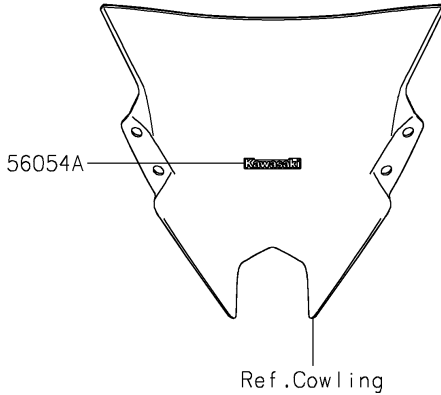

2024 Ninja 500 PARTS DIAGRAM

Decals(Red)(GRFNN/GRFNL/GSFNN/GSFNL)

F2861B

2024 Ninja 500 PARTS LIST

Decals(Red)(GRFNN/GRFNL/GSFNN/GSFNL)

ITEM NAME	PART NUMBER	QUANTITY
MARK,ABS (Ref # 56054)	56054-1412	2
MARK,WINDSHIELD,KAWASAKI (Ref # 56054A)	56054-2767	1
MARK,FUEL TANK,KAWASAKI (Ref # 56054B)	56054-2835	2
MARK,SIDE COWL.,NINJA (Ref # 56054C)	56054-4144	2
PATTERN,WHEEL,RED,4X1353 (Ref # 56076)	56076-2173	4
PATTERN,FUEL TANK,LH (Ref # 56077)	56077-1341	1
PATTERN,FUEL TANK,RH (Ref # 56077A)	56077-1342	1
PATTERN,SIDE COWL.,LH,FR (Ref # 56077B)	56077-1343	1
PATTERN,SIDE COWL.,RH,FR (Ref # 56077C)	56077-1344	1
PATTERN,SIDE COWL.,LH,RR (Ref # 56077D)	56077-1345	1
PATTERN,SIDE COWL.,RH,RR (Ref # 56077E)	56077-1346	1
PATTERN,TAIL COVER,LH (Ref # 56077F)	56077-1347	1
PATTERN,TAIL COVER,RH (Ref # 56077G)	56077-1348	1
RIM STRIPE APPLICATOR (Ref # 57001)	57001-1752	AR