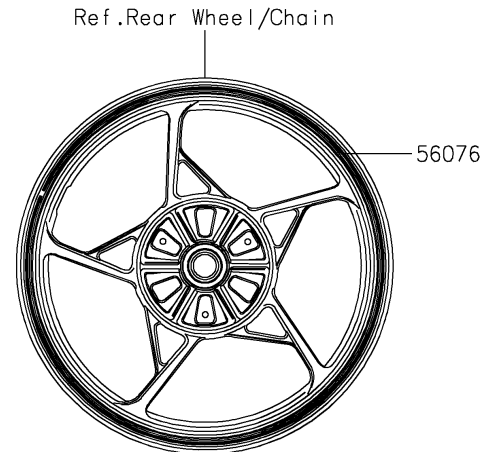

2024 Ninja 500 PARTS DIAGRAM

Decals(Red)(GRFNN/GRFNL/GSFNN/GSFNL)

F2861B

2024 Ninja 500 PARTS LIST

Decals(Red)(GRFNN/GRFNL/GSFNN/GSFNL)

ITEM NAME	PART NUMBER	QUANTITY
MARK,ABS (Ref # 56054)	56054-1412	2
MARK,WINDSHIELD,KAWASAKI (Ref # 56054A)	56054-2767	1
MARK,FUEL TANK,KAWASAKI (Ref # 56054B)	56054-2835	2
MARK,SIDE COWL.,NINJA (Ref # 56054C)	56054-4144	2
PATTERN,WHEEL,RED,4X1353 (Ref # 56076)	56076-2173	4
PATTERN,FUEL TANK,LH (Ref # 56077)	56077-1341	1
PATTERN,FUEL TANK,RH (Ref # 56077A)	56077-1342	1
PATTERN,SIDE COWL.,LH,FR (Ref # 56077B)	56077-1343	1
PATTERN,SIDE COWL.,RH,FR (Ref # 56077C)	56077-1344	1
PATTERN,SIDE COWL.,LH,RR (Ref # 56077D)	56077-1345	1
PATTERN,SIDE COWL.,RH,RR (Ref # 56077E)	56077-1346	1
PATTERN,TAIL COVER,LH (Ref # 56077F)	56077-1347	1
PATTERN,TAIL COVER,RH (Ref # 56077G)	56077-1348	1
RIM STRIPE APPLICATOR (Ref # 57001)	57001-1752	AR