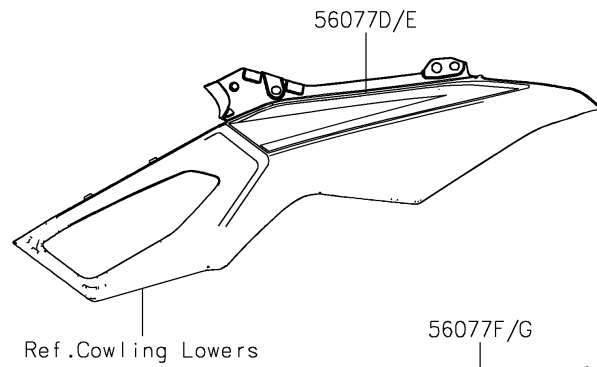

2024 Ninja 500 PARTS DIAGRAM

Decals(Red)(GRFNN/GRFNL/GSFNN/GSFNL)

F2861B

2024 Ninja 500 PARTS LIST

Decals(Red)(GRFNN/GRFNL/GSFNN/GSFNL)

ITEM NAME	PART NUMBER	QUANTITY
MARK,ABS (Ref # 56054)	56054-1412	2
MARK,WINDSHIELD,KAWASAKI (Ref # 56054A)	56054-2767	1
MARK,FUEL TANK,KAWASAKI (Ref # 56054B)	56054-2835	2
MARK,SIDE COWL.,NINJA (Ref # 56054C)	56054-4144	2
PATTERN,WHEEL,RED,4X1353 (Ref # 56076)	56076-2173	4
PATTERN,FUEL TANK,LH (Ref # 56077)	56077-1341	1
PATTERN,FUEL TANK,RH (Ref # 56077A)	56077-1342	1
PATTERN,SIDE COWL.,LH,FR (Ref # 56077B)	56077-1343	1
PATTERN,SIDE COWL.,RH,FR (Ref # 56077C)	56077-1344	1
PATTERN,SIDE COWL.,LH,RR (Ref # 56077D)	56077-1345	1
PATTERN,SIDE COWL.,RH,RR (Ref # 56077E)	56077-1346	1
PATTERN,TAIL COVER,LH (Ref # 56077F)	56077-1347	1
PATTERN,TAIL COVER,RH (Ref # 56077G)	56077-1348	1
RIM STRIPE APPLICATOR (Ref # 57001)	57001-1752	AR