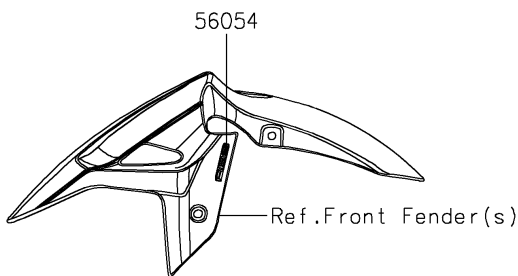

2024 Ninja 500 PARTS DIAGRAM

Decals(Red)(GRFNN/GRFNL/GSFNN/GSFNL)

F2861B

2024 Ninja 500 PARTS LIST

Decals(Red)(GRFNN/GRFNL/GSFNN/GSFNL)

ITEM NAME	PART NUMBER	QUANTITY
MARK,ABS (Ref # 56054)	56054-1412	2
MARK,WINDSHIELD,KAWASAKI (Ref # 56054A)	56054-2767	1
MARK,FUEL TANK,KAWASAKI (Ref # 56054B)	56054-2835	2
MARK,SIDE COWL.,NINJA (Ref # 56054C)	56054-4144	2
PATTERN,WHEEL,RED,4X1353 (Ref # 56076)	56076-2173	4
PATTERN,FUEL TANK,LH (Ref # 56077)	56077-1341	1
PATTERN,FUEL TANK,RH (Ref # 56077A)	56077-1342	1
PATTERN,SIDE COWL.,LH,FR (Ref # 56077B)	56077-1343	1
PATTERN,SIDE COWL.,RH,FR (Ref # 56077C)	56077-1344	1
PATTERN,SIDE COWL.,LH,RR (Ref # 56077D)	56077-1345	1
PATTERN,SIDE COWL.,RH,RR (Ref # 56077E)	56077-1346	1
PATTERN,TAIL COVER,LH (Ref # 56077F)	56077-1347	1
PATTERN,TAIL COVER,RH (Ref # 56077G)	56077-1348	1
RIM STRIPE APPLICATOR (Ref # 57001)	57001-1752	AR