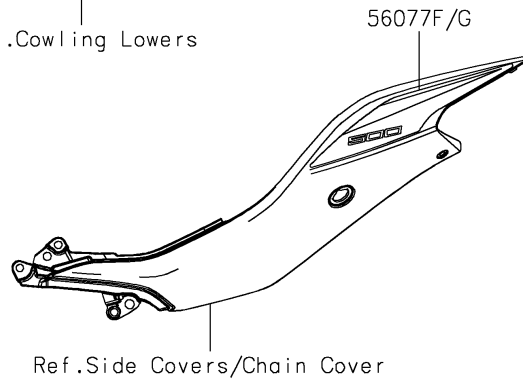

2024 Ninja 500 PARTS DIAGRAM

Decals(Red)(GRFNN/GRFNL/GSFNN/GSFNL)

F2861B

2024 Ninja 500 PARTS LIST

Decals(Red)(GRFNN/GRFNL/GSFNN/GSFNL)

ITEM NAME	PART NUMBER	QUANTITY
MARK,ABS (Ref # 56054)	56054-1412	2
MARK,WINDSHIELD,KAWASAKI (Ref # 56054A)	56054-2767	1
MARK,FUEL TANK,KAWASAKI (Ref # 56054B)	56054-2835	2
MARK,SIDE COWL.,NINJA (Ref # 56054C)	56054-4144	2
PATTERN,WHEEL,RED,4X1353 (Ref # 56076)	56076-2173	4
PATTERN,FUEL TANK,LH (Ref # 56077)	56077-1341	1
PATTERN,FUEL TANK,RH (Ref # 56077A)	56077-1342	1
PATTERN,SIDE COWL.,LH,FR (Ref # 56077B)	56077-1343	1
PATTERN,SIDE COWL.,RH,FR (Ref # 56077C)	56077-1344	1
PATTERN,SIDE COWL.,LH,RR (Ref # 56077D)	56077-1345	1
PATTERN,SIDE COWL.,RH,RR (Ref # 56077E)	56077-1346	1
PATTERN,TAIL COVER,LH (Ref # 56077F)	56077-1347	1
PATTERN,TAIL COVER,RH (Ref # 56077G)	56077-1348	1
RIM STRIPE APPLICATOR (Ref # 57001)	57001-1752	AR