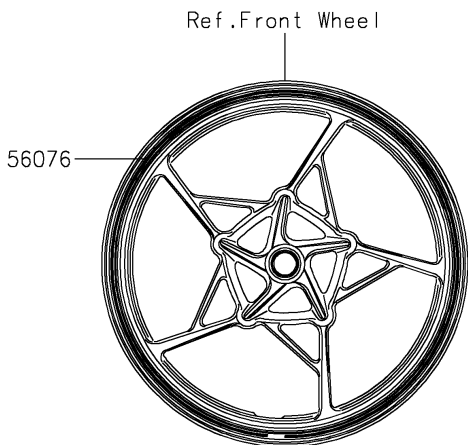

2024 Ninja 500 PARTS DIAGRAM

Decals(Red)(GRFNN/GRFNL/GSFNN/GSFNL)

F2861B

2024 Ninja 500 PARTS LIST

Decals(Red)(GRFNN/GRFNL/GSFNN/GSFNL)

ITEM NAME	PART NUMBER	QUANTITY
MARK,ABS (Ref # 56054)	56054-1412	2
MARK,WINDSHIELD,KAWASAKI (Ref # 56054A)	56054-2767	1
MARK,FUEL TANK,KAWASAKI (Ref # 56054B)	56054-2835	2
MARK,SIDE COWL.,NINJA (Ref # 56054C)	56054-4144	2
PATTERN,WHEEL,RED,4X1353 (Ref # 56076)	56076-2173	4
PATTERN,FUEL TANK,LH (Ref # 56077)	56077-1341	1
PATTERN,FUEL TANK,RH (Ref # 56077A)	56077-1342	1
PATTERN,SIDE COWL.,LH,FR (Ref # 56077B)	56077-1343	1
PATTERN,SIDE COWL.,RH,FR (Ref # 56077C)	56077-1344	1
PATTERN,SIDE COWL.,LH,RR (Ref # 56077D)	56077-1345	1
PATTERN,SIDE COWL.,RH,RR (Ref # 56077E)	56077-1346	1
PATTERN,TAIL COVER,LH (Ref # 56077F)	56077-1347	1
PATTERN,TAIL COVER,RH (Ref # 56077G)	56077-1348	1
RIM STRIPE APPLICATOR (Ref # 57001)	57001-1752	AR