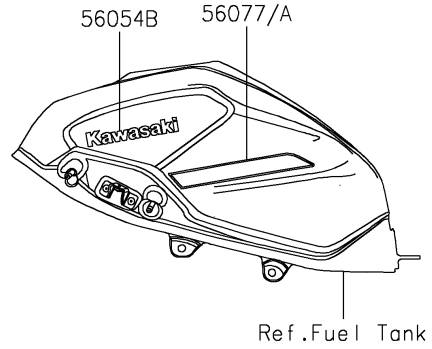

2024 Ninja 500 PARTS DIAGRAM

Decals(Red)(GRFNN/GRFNL/GSFNN/GSFNL)

F2861B

2024 Ninja 500 PARTS LIST

Decals(Red)(GRFNN/GRFNL/GSFNN/GSFNL)

ITEM NAME	PART NUMBER	QUANTITY
MARK,ABS (Ref # 56054)	56054-1412	2
MARK,WINDSHIELD,KAWASAKI (Ref # 56054A)	56054-2767	1
MARK,FUEL TANK,KAWASAKI (Ref # 56054B)	56054-2835	2
MARK,SIDE COWL.,NINJA (Ref # 56054C)	56054-4144	2
PATTERN,WHEEL,RED,4X1353 (Ref # 56076)	56076-2173	4
PATTERN,FUEL TANK,LH (Ref # 56077)	56077-1341	1
PATTERN,FUEL TANK,RH (Ref # 56077A)	56077-1342	1
PATTERN,SIDE COWL.,LH,FR (Ref # 56077B)	56077-1343	1
PATTERN,SIDE COWL.,RH,FR (Ref # 56077C)	56077-1344	1
PATTERN,SIDE COWL.,LH,RR (Ref # 56077D)	56077-1345	1
PATTERN,SIDE COWL.,RH,RR (Ref # 56077E)	56077-1346	1
PATTERN,TAIL COVER,LH (Ref # 56077F)	56077-1347	1
PATTERN,TAIL COVER,RH (Ref # 56077G)	56077-1348	1
RIM STRIPE APPLICATOR (Ref # 57001)	57001-1752	AR