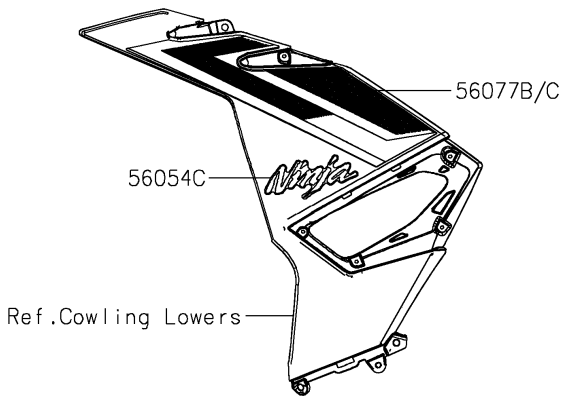

2024 Ninja 500 PARTS DIAGRAM

Decals(Red)(GRFNN/GRFNL/GSFNN/GSFNL)

F2861B

2024 Ninja 500 PARTS LIST

Decals(Red)(GRFNN/GRFNL/GSFNN/GSFNL)

ITEM NAME	PART NUMBER	QUANTITY
MARK,ABS (Ref # 56054)	56054-1412	2
MARK,WINDSHIELD,KAWASAKI (Ref # 56054A)	56054-2767	1
MARK,FUEL TANK,KAWASAKI (Ref # 56054B)	56054-2835	2
MARK,SIDE COWL.,NINJA (Ref # 56054C)	56054-4144	2
PATTERN,WHEEL,RED,4X1353 (Ref # 56076)	56076-2173	4
PATTERN,FUEL TANK,LH (Ref # 56077)	56077-1341	1
PATTERN,FUEL TANK,RH (Ref # 56077A)	56077-1342	1
PATTERN,SIDE COWL.,LH,FR (Ref # 56077B)	56077-1343	1
PATTERN,SIDE COWL.,RH,FR (Ref # 56077C)	56077-1344	1
PATTERN,SIDE COWL.,LH,RR (Ref # 56077D)	56077-1345	1
PATTERN,SIDE COWL.,RH,RR (Ref # 56077E)	56077-1346	1
PATTERN,TAIL COVER,LH (Ref # 56077F)	56077-1347	1
PATTERN,TAIL COVER,RH (Ref # 56077G)	56077-1348	1
RIM STRIPE APPLICATOR (Ref # 57001)	57001-1752	AR