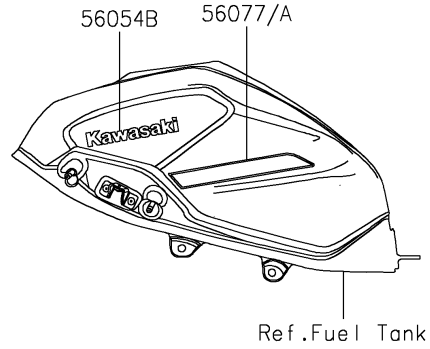

2025 Ninja 500 PARTS DIAGRAM

Decals(Red)(GRFNN/GRFNL/GSFNN/GSFNL)

F2861B

2025 Ninja 500 PARTS LIST

Decals(Red)(GRFNN/GRFNL/GSFNN/GSFNL)

ITEM NAME	PART NUMBER	QUANTITY
MARK,ABS (Ref # 56054)	56054-1412	2
MARK,WINDSHIELD,KAWASAKI (Ref # 56054A)	56054-2767	1
MARK,FUEL TANK,KAWASAKI (Ref # 56054B)	56054-2835	2
MARK,SIDE COWL.,NINJA (Ref # 56054C)	56054-4144	2
PATTERN,WHEEL,RED,4X1353 (Ref # 56076)	56076-2173	4
PATTERN,FUEL TANK,LH (Ref # 56077)	56077-1341	1
PATTERN,FUEL TANK,RH (Ref # 56077A)	56077-1342	1
PATTERN,SIDE COWL.,LH,FR (Ref # 56077B)	56077-1343	1
PATTERN,SIDE COWL.,RH,FR (Ref # 56077C)	56077-1344	1
PATTERN,SIDE COWL.,LH,RR (Ref # 56077D)	56077-1345	1
PATTERN,SIDE COWL.,RH,RR (Ref # 56077E)	56077-1346	1
PATTERN,TAIL COVER,LH (Ref # 56077F)	56077-1347	1
PATTERN,TAIL COVER,RH (Ref # 56077G)	56077-1348	1
RIM STRIPE APPLICATOR (Ref # 57001)	57001-1752	AR