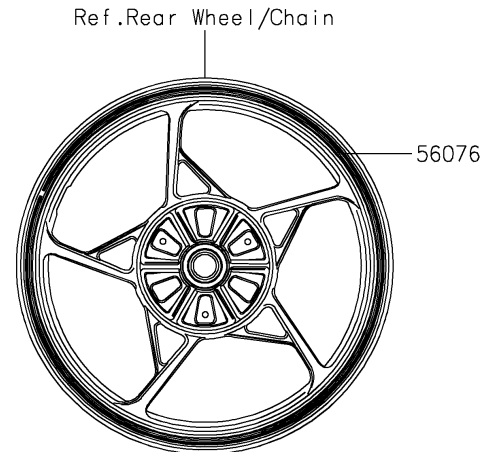

2025 Ninja 500 PARTS DIAGRAM

Decals(Red)(GRFNN/GRFNL/GSFNN/GSFNL)

F2861B

2025 Ninja 500 PARTS LIST

Decals(Red)(GRFNN/GRFNL/GSFNN/GSFNL)

ITEM NAME	PART NUMBER	QUANTITY
MARK,ABS (Ref # 56054)	56054-1412	2
MARK,WINDSHIELD,KAWASAKI (Ref # 56054A)	56054-2767	1
MARK,FUEL TANK,KAWASAKI (Ref # 56054B)	56054-2835	2
MARK,SIDE COWL.,NINJA (Ref # 56054C)	56054-4144	2
PATTERN,WHEEL,RED,4X1353 (Ref # 56076)	56076-2173	4
PATTERN,FUEL TANK,LH (Ref # 56077)	56077-1341	1
PATTERN,FUEL TANK,RH (Ref # 56077A)	56077-1342	1
PATTERN,SIDE COWL.,LH,FR (Ref # 56077B)	56077-1343	1
PATTERN,SIDE COWL.,RH,FR (Ref # 56077C)	56077-1344	1
PATTERN,SIDE COWL.,LH,RR (Ref # 56077D)	56077-1345	1
PATTERN,SIDE COWL.,RH,RR (Ref # 56077E)	56077-1346	1
PATTERN,TAIL COVER,LH (Ref # 56077F)	56077-1347	1
PATTERN,TAIL COVER,RH (Ref # 56077G)	56077-1348	1
RIM STRIPE APPLICATOR (Ref # 57001)	57001-1752	AR