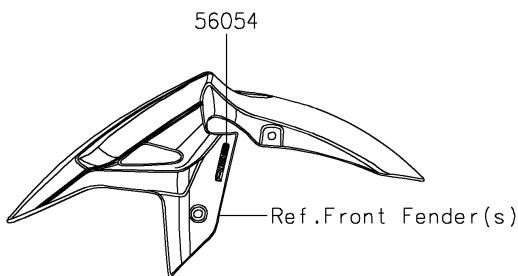

2025 Ninja 500 PARTS DIAGRAM

Decals(Red)(GRFNN/GRFNL/GSFNN/GSFNL)

F2861B

2025 Ninja 500 PARTS LIST

Decals(Red)(GRFNN/GRFNL/GSFNN/GSFNL)

ITEM NAME	PART NUMBER	QUANTITY
MARK,ABS (Ref # 56054)	56054-1412	2
MARK,WINDSHIELD,KAWASAKI (Ref # 56054A)	56054-2767	1
MARK,FUEL TANK,KAWASAKI (Ref # 56054B)	56054-2835	2
MARK,SIDE COWL.,NINJA (Ref # 56054C)	56054-4144	2
PATTERN,WHEEL,RED,4X1353 (Ref # 56076)	56076-2173	4
PATTERN,FUEL TANK,LH (Ref # 56077)	56077-1341	1
PATTERN,FUEL TANK,RH (Ref # 56077A)	56077-1342	1
PATTERN,SIDE COWL.,LH,FR (Ref # 56077B)	56077-1343	1
PATTERN,SIDE COWL.,RH,FR (Ref # 56077C)	56077-1344	1
PATTERN,SIDE COWL.,LH,RR (Ref # 56077D)	56077-1345	1
PATTERN,SIDE COWL.,RH,RR (Ref # 56077E)	56077-1346	1
PATTERN,TAIL COVER,LH (Ref # 56077F)	56077-1347	1
PATTERN,TAIL COVER,RH (Ref # 56077G)	56077-1348	1
RIM STRIPE APPLICATOR (Ref # 57001)	57001-1752	AR