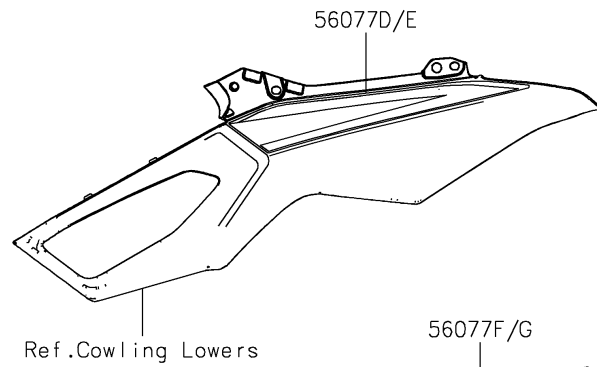

2025 Ninja 500 PARTS DIAGRAM

Decals(Red)(GRFNN/GRFNL/GSFNN/GSFNL)

F2861B

2025 Ninja 500 PARTS LIST

Decals(Red)(GRFNN/GRFNL/GSFNN/GSFNL)

ITEM NAME	PART NUMBER	QUANTITY
MARK,ABS (Ref # 56054)	56054-1412	2
MARK,WINDSHIELD,KAWASAKI (Ref # 56054A)	56054-2767	1
MARK,FUEL TANK,KAWASAKI (Ref # 56054B)	56054-2835	2
MARK,SIDE COWL.,NINJA (Ref # 56054C)	56054-4144	2
PATTERN,WHEEL,RED,4X1353 (Ref # 56076)	56076-2173	4
PATTERN,FUEL TANK,LH (Ref # 56077)	56077-1341	1
PATTERN,FUEL TANK,RH (Ref # 56077A)	56077-1342	1
PATTERN,SIDE COWL.,LH,FR (Ref # 56077B)	56077-1343	1
PATTERN,SIDE COWL.,RH,FR (Ref # 56077C)	56077-1344	1
PATTERN,SIDE COWL.,LH,RR (Ref # 56077D)	56077-1345	1
PATTERN,SIDE COWL.,RH,RR (Ref # 56077E)	56077-1346	1
PATTERN,TAIL COVER,LH (Ref # 56077F)	56077-1347	1
PATTERN,TAIL COVER,RH (Ref # 56077G)	56077-1348	1
RIM STRIPE APPLICATOR (Ref # 57001)	57001-1752	AR