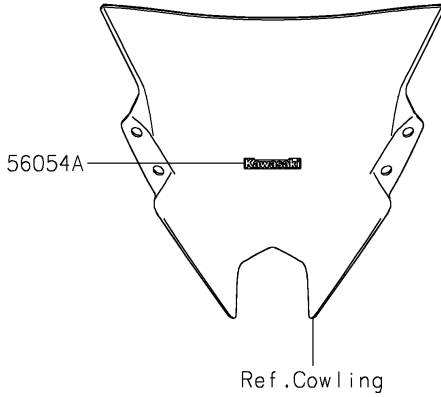

2025 Ninja 500 PARTS DIAGRAM

Decals(Red)(GRFNN/GRFNL/GSFNN/GSFNL)

F2861B

2025 Ninja 500 PARTS LIST

Decals(Red)(GRFNN/GRFNL/GSFNN/GSFNL)

ITEM NAME	PART NUMBER	QUANTITY
MARK,ABS (Ref # 56054)	56054-1412	2
MARK,WINDSHIELD,KAWASAKI (Ref # 56054A)	56054-2767	1
MARK,FUEL TANK,KAWASAKI (Ref # 56054B)	56054-2835	2
MARK,SIDE COWL.,NINJA (Ref # 56054C)	56054-4144	2
PATTERN,WHEEL,RED,4X1353 (Ref # 56076)	56076-2173	4
PATTERN,FUEL TANK,LH (Ref # 56077)	56077-1341	1
PATTERN,FUEL TANK,RH (Ref # 56077A)	56077-1342	1
PATTERN,SIDE COWL.,LH,FR (Ref # 56077B)	56077-1343	1
PATTERN,SIDE COWL.,RH,FR (Ref # 56077C)	56077-1344	1
PATTERN,SIDE COWL.,LH,RR (Ref # 56077D)	56077-1345	1
PATTERN,SIDE COWL.,RH,RR (Ref # 56077E)	56077-1346	1
PATTERN,TAIL COVER,LH (Ref # 56077F)	56077-1347	1
PATTERN,TAIL COVER,RH (Ref # 56077G)	56077-1348	1
RIM STRIPE APPLICATOR (Ref # 57001)	57001-1752	AR