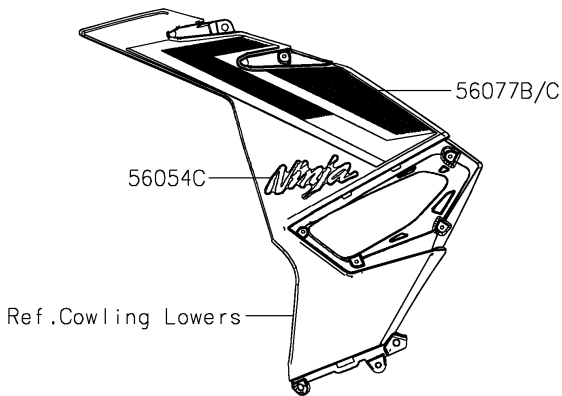

2025 Ninja 500 PARTS DIAGRAM

Decals(Red)(GRFNN/GRFNL/GSFNN/GSFNL)

F2861B

2025 Ninja 500 PARTS LIST

Decals(Red)(GRFNN/GRFNL/GSFNN/GSFNL)

ITEM NAME	PART NUMBER	QUANTITY
MARK,ABS (Ref # 56054)	56054-1412	2
MARK,WINDSHIELD,KAWASAKI (Ref # 56054A)	56054-2767	1
MARK,FUEL TANK,KAWASAKI (Ref # 56054B)	56054-2835	2
MARK,SIDE COWL.,NINJA (Ref # 56054C)	56054-4144	2
PATTERN,WHEEL,RED,4X1353 (Ref # 56076)	56076-2173	4
PATTERN,FUEL TANK,LH (Ref # 56077)	56077-1341	1
PATTERN,FUEL TANK,RH (Ref # 56077A)	56077-1342	1
PATTERN,SIDE COWL.,LH,FR (Ref # 56077B)	56077-1343	1
PATTERN,SIDE COWL.,RH,FR (Ref # 56077C)	56077-1344	1
PATTERN,SIDE COWL.,LH,RR (Ref # 56077D)	56077-1345	1
PATTERN,SIDE COWL.,RH,RR (Ref # 56077E)	56077-1346	1
PATTERN,TAIL COVER,LH (Ref # 56077F)	56077-1347	1
PATTERN,TAIL COVER,RH (Ref # 56077G)	56077-1348	1
RIM STRIPE APPLICATOR (Ref # 57001)	57001-1752	AR