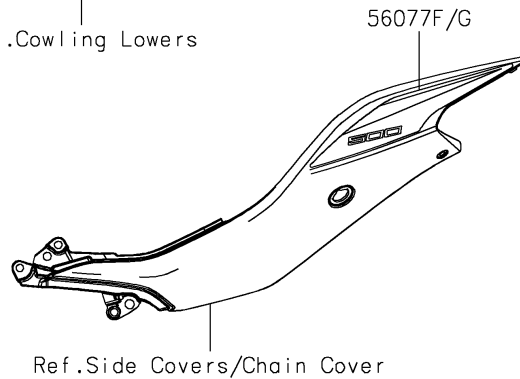

2025 Ninja 500 PARTS DIAGRAM

Decals(Red)(GRFNN/GRFNL/GSFNN/GSFNL)

F2861B

2025 Ninja 500 PARTS LIST

Decals(Red)(GRFNN/GRFNL/GSFNN/GSFNL)

ITEM NAME	PART NUMBER	QUANTITY
MARK,ABS (Ref # 56054)	56054-1412	2
MARK,WINDSHIELD,KAWASAKI (Ref # 56054A)	56054-2767	1
MARK,FUEL TANK,KAWASAKI (Ref # 56054B)	56054-2835	2
MARK,SIDE COWL.,NINJA (Ref # 56054C)	56054-4144	2
PATTERN,WHEEL,RED,4X1353 (Ref # 56076)	56076-2173	4
PATTERN,FUEL TANK,LH (Ref # 56077)	56077-1341	1
PATTERN,FUEL TANK,RH (Ref # 56077A)	56077-1342	1
PATTERN,SIDE COWL.,LH,FR (Ref # 56077B)	56077-1343	1
PATTERN,SIDE COWL.,RH,FR (Ref # 56077C)	56077-1344	1
PATTERN,SIDE COWL.,LH,RR (Ref # 56077D)	56077-1345	1
PATTERN,SIDE COWL.,RH,RR (Ref # 56077E)	56077-1346	1
PATTERN,TAIL COVER,LH (Ref # 56077F)	56077-1347	1
PATTERN,TAIL COVER,RH (Ref # 56077G)	56077-1348	1
RIM STRIPE APPLICATOR (Ref # 57001)	57001-1752	AR