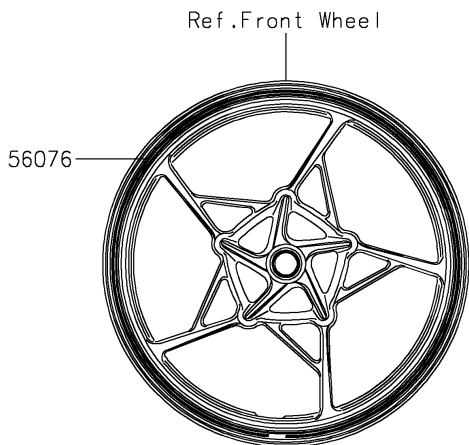

2025 Ninja 500 PARTS DIAGRAM

Decals(Red)(GRFNN/GRFNL/GSFNN/GSFNL)

F2861B

2025 Ninja 500 PARTS LIST

Decals(Red)(GRFNN/GRFNL/GSFNN/GSFNL)

ITEM NAME	PART NUMBER	QUANTITY
MARK,ABS (Ref # 56054)	56054-1412	2
MARK,WINDSHIELD,KAWASAKI (Ref # 56054A)	56054-2767	1
MARK,FUEL TANK,KAWASAKI (Ref # 56054B)	56054-2835	2
MARK,SIDE COWL.,NINJA (Ref # 56054C)	56054-4144	2
PATTERN,WHEEL,RED,4X1353 (Ref # 56076)	56076-2173	4
PATTERN,FUEL TANK,LH (Ref # 56077)	56077-1341	1
PATTERN,FUEL TANK,RH (Ref # 56077A)	56077-1342	1
PATTERN,SIDE COWL.,LH,FR (Ref # 56077B)	56077-1343	1
PATTERN,SIDE COWL.,RH,FR (Ref # 56077C)	56077-1344	1
PATTERN,SIDE COWL.,LH,RR (Ref # 56077D)	56077-1345	1
PATTERN,SIDE COWL.,RH,RR (Ref # 56077E)	56077-1346	1
PATTERN,TAIL COVER,LH (Ref # 56077F)	56077-1347	1
PATTERN,TAIL COVER,RH (Ref # 56077G)	56077-1348	1
RIM STRIPE APPLICATOR (Ref # 57001)	57001-1752	AR