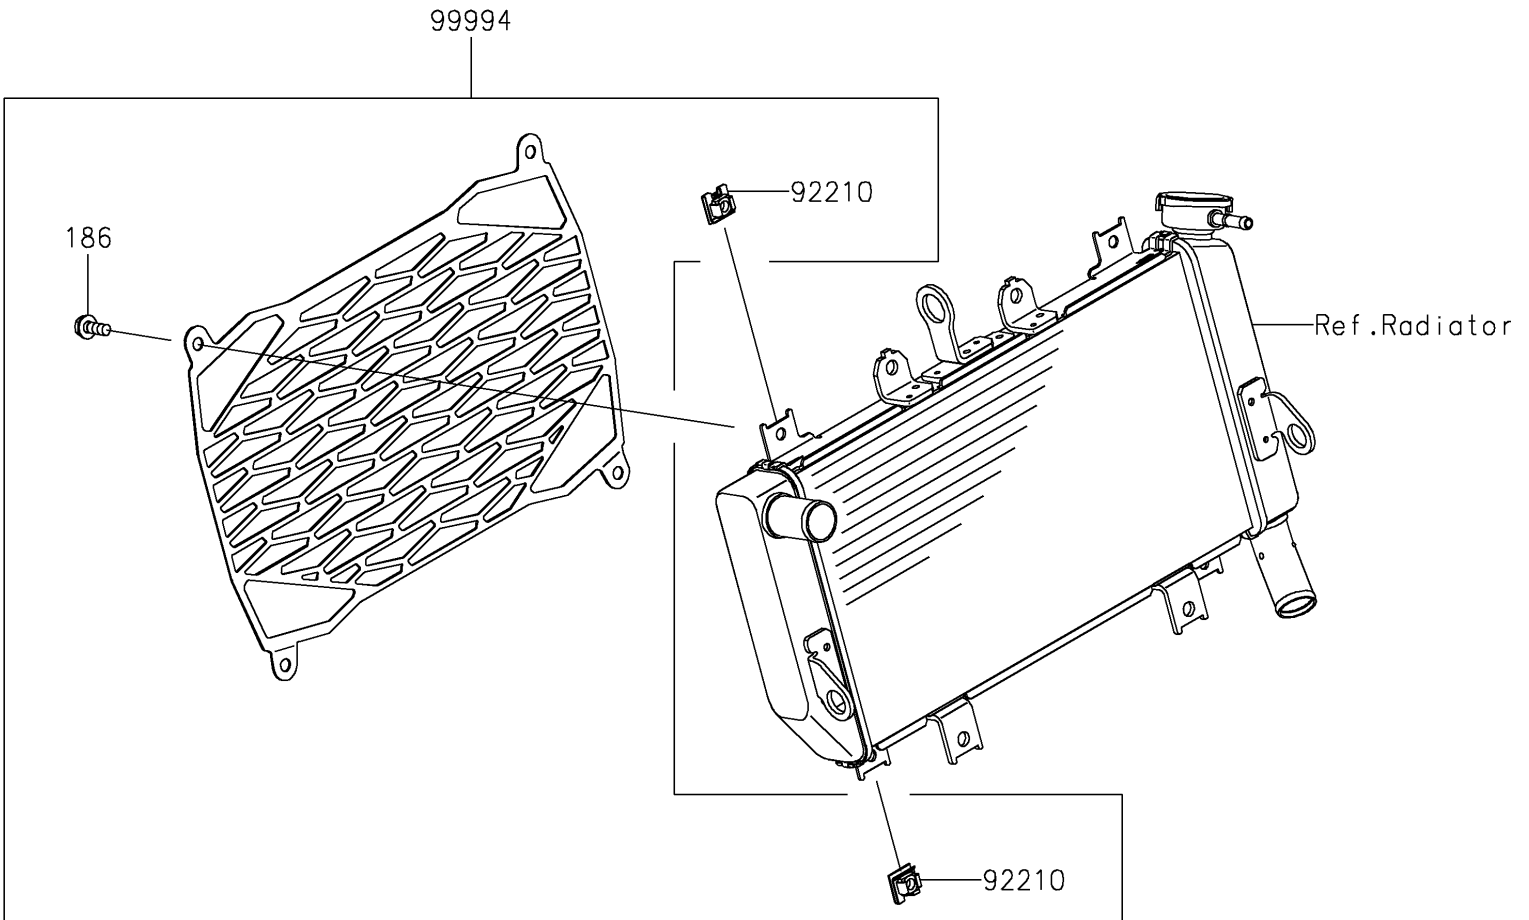

2024 Ninja 500 PARTS DIAGRAM

Accessory(Radiator Screen)

F2910

2024 Ninja 500 PARTS LIST

Accessory(Radiator Screen)

ITEM NAME	PART NUMBER	QUANTITY
NUT,CLIP,6MM (Ref # 92210)	92210-0867	4
KIT-ACCESSORY,RADIATOR SCREEN (Ref # 99994)	99994-1048	1
BOLT-UPSET-WP (Ref # 186)	186BA0616	4