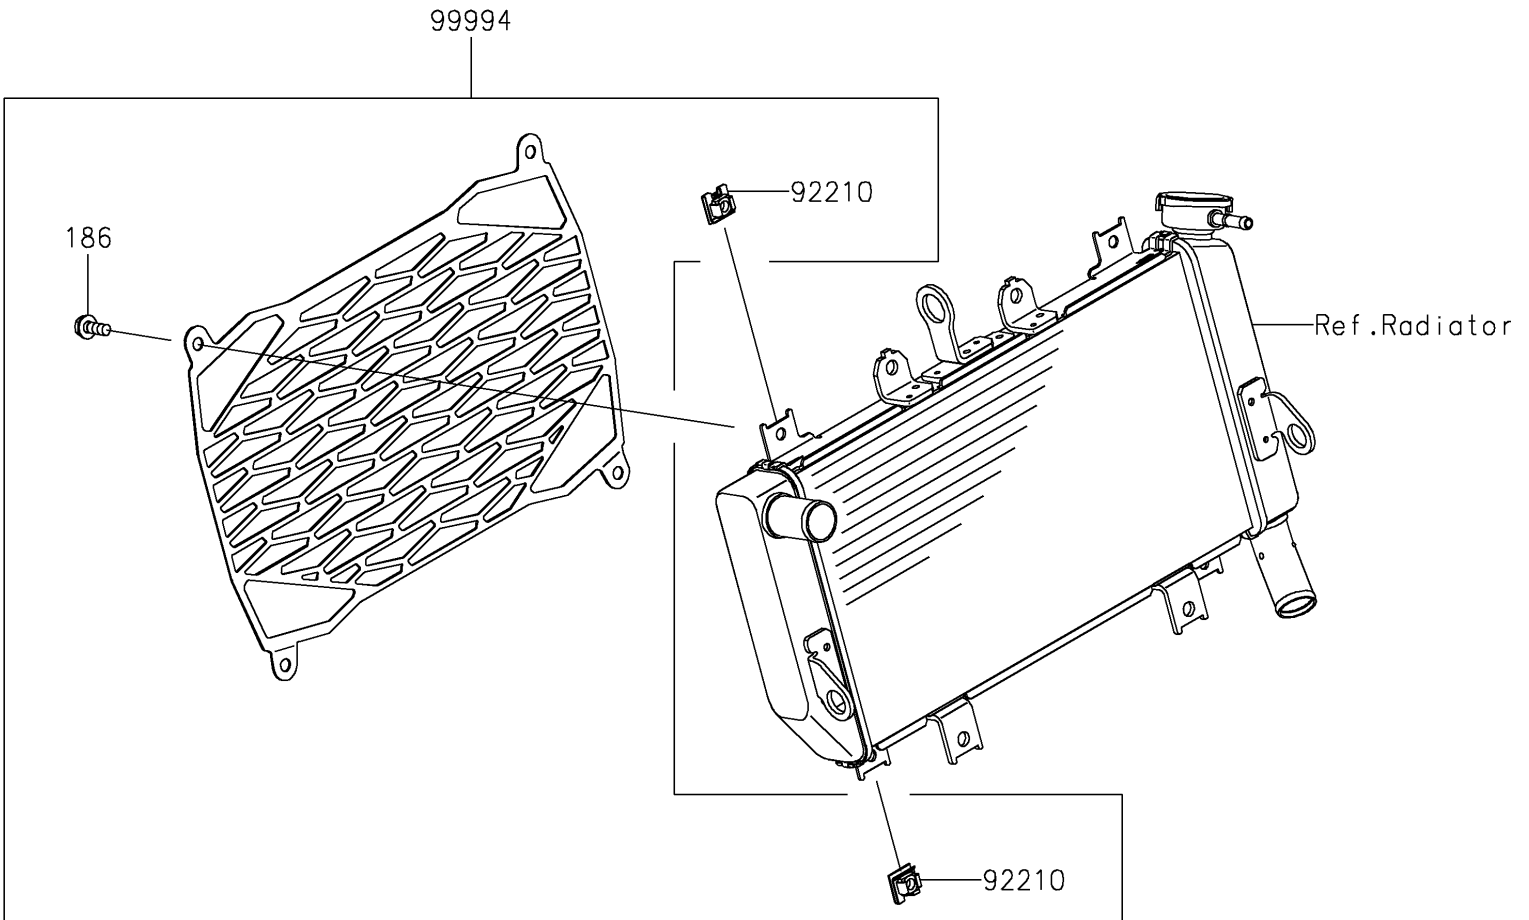

# 2025 NINJA® 500 ABS PARTS DIAGRAM

Accessory(Radiator Screen)

F2910

## 2025 NINJA® 500 ABS PARTS LIST

Accessory(Radiator Screen)

ITEM NAME	PART NUMBER	QUANTITY
NUT,CLIP,6MM (Ref # 92210)	92210-0867	4
KIT-ACCESSORY,RADIATOR SCREEN (Ref # 99994)	99994-1048	1
BOLT-UPSET-WP (Ref # 186)	186BA0616	4