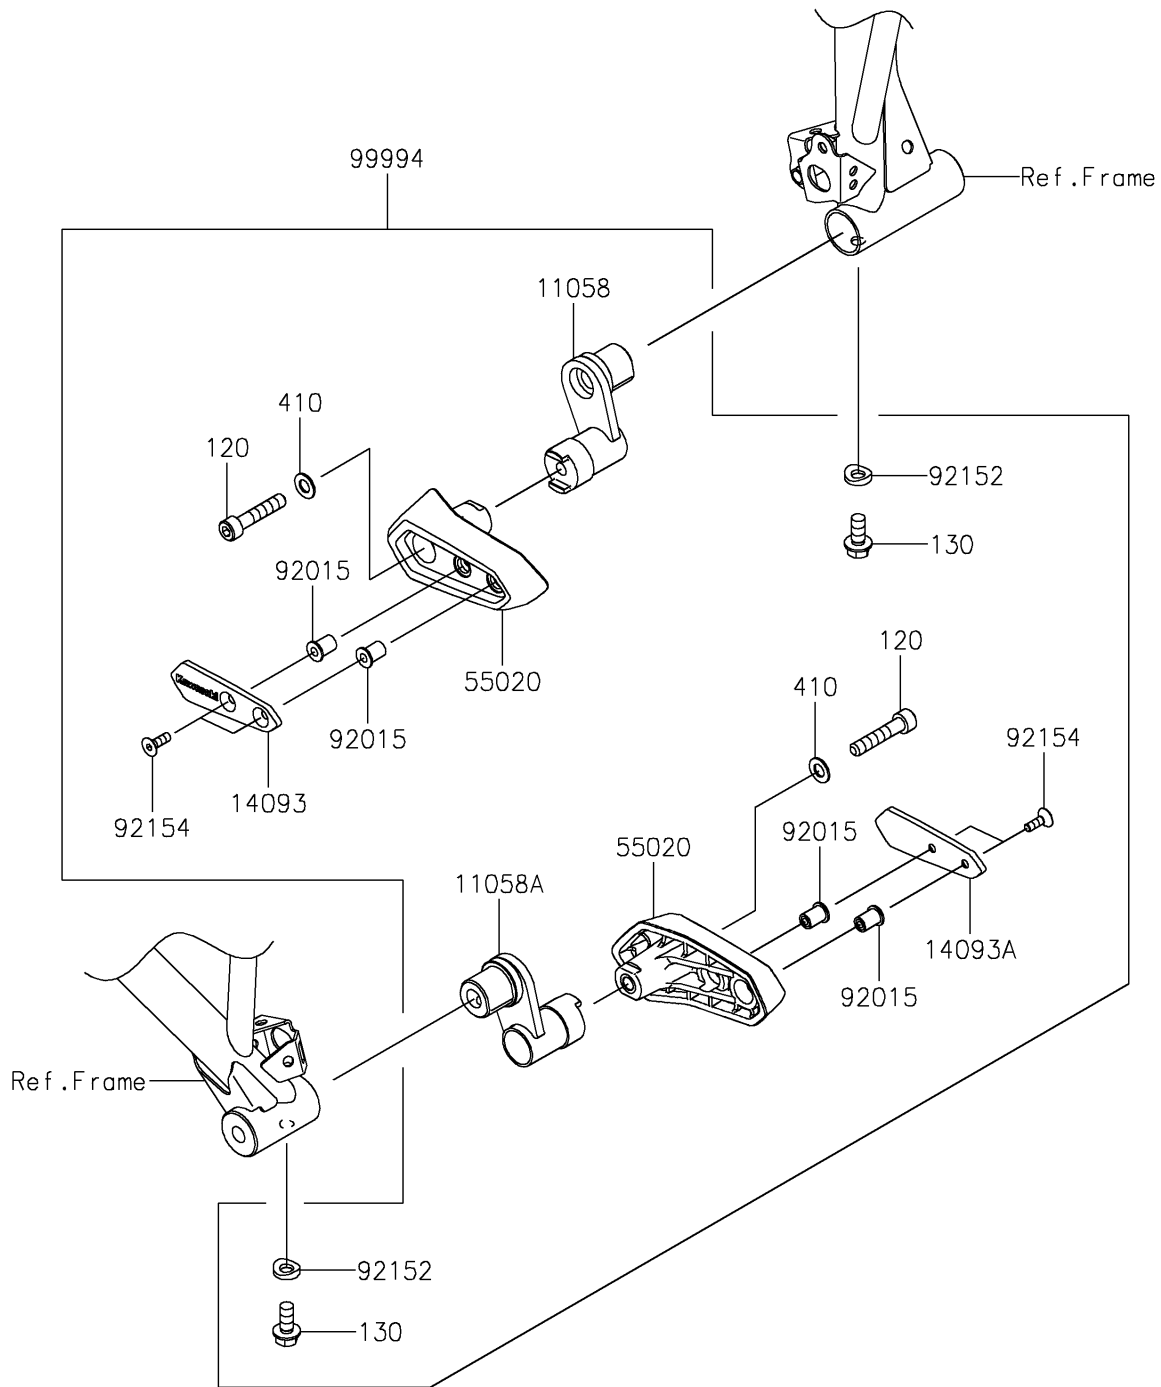

2025 Ninja 500 PARTS DIAGRAM

Accessory(Slider)

F2910A

2025 Ninja 500 PARTS LIST

Accessory(Slider)

ITEM NAME	PART NUMBER	QUANTITY
BRACKET,SLIDER,LH (Ref # 11058)	11058-1213	1
BRACKET,SLIDER,RH (Ref # 11058A)	11058-1214	1
COVER,SLIDER,LH (Ref # 14093)	14093-0971	1
COVER,SLIDER,RH (Ref # 14093A)	14093-0972	1
GUARD (Ref # 55020)	55020-2411	2
NUT,WELL,5MM (Ref # 92015)	92015-1757	4
COLLAR,8.3X16 (Ref # 92152)	92152-2423	2
BOLT,SOCKET,5X16 (Ref # 92154)	92154-4048	4
FRAME SLIDER (Ref # 99994)	99994-2006	1
BOLT-SOCKET,8X40 (Ref # 120)	120CA0840	2
BOLT-FLANGED,8X18 (Ref # 130)	130BB0818	2
WASHER-PLAIN-SMALL,8MM (Ref # 410)	410AA0800	2