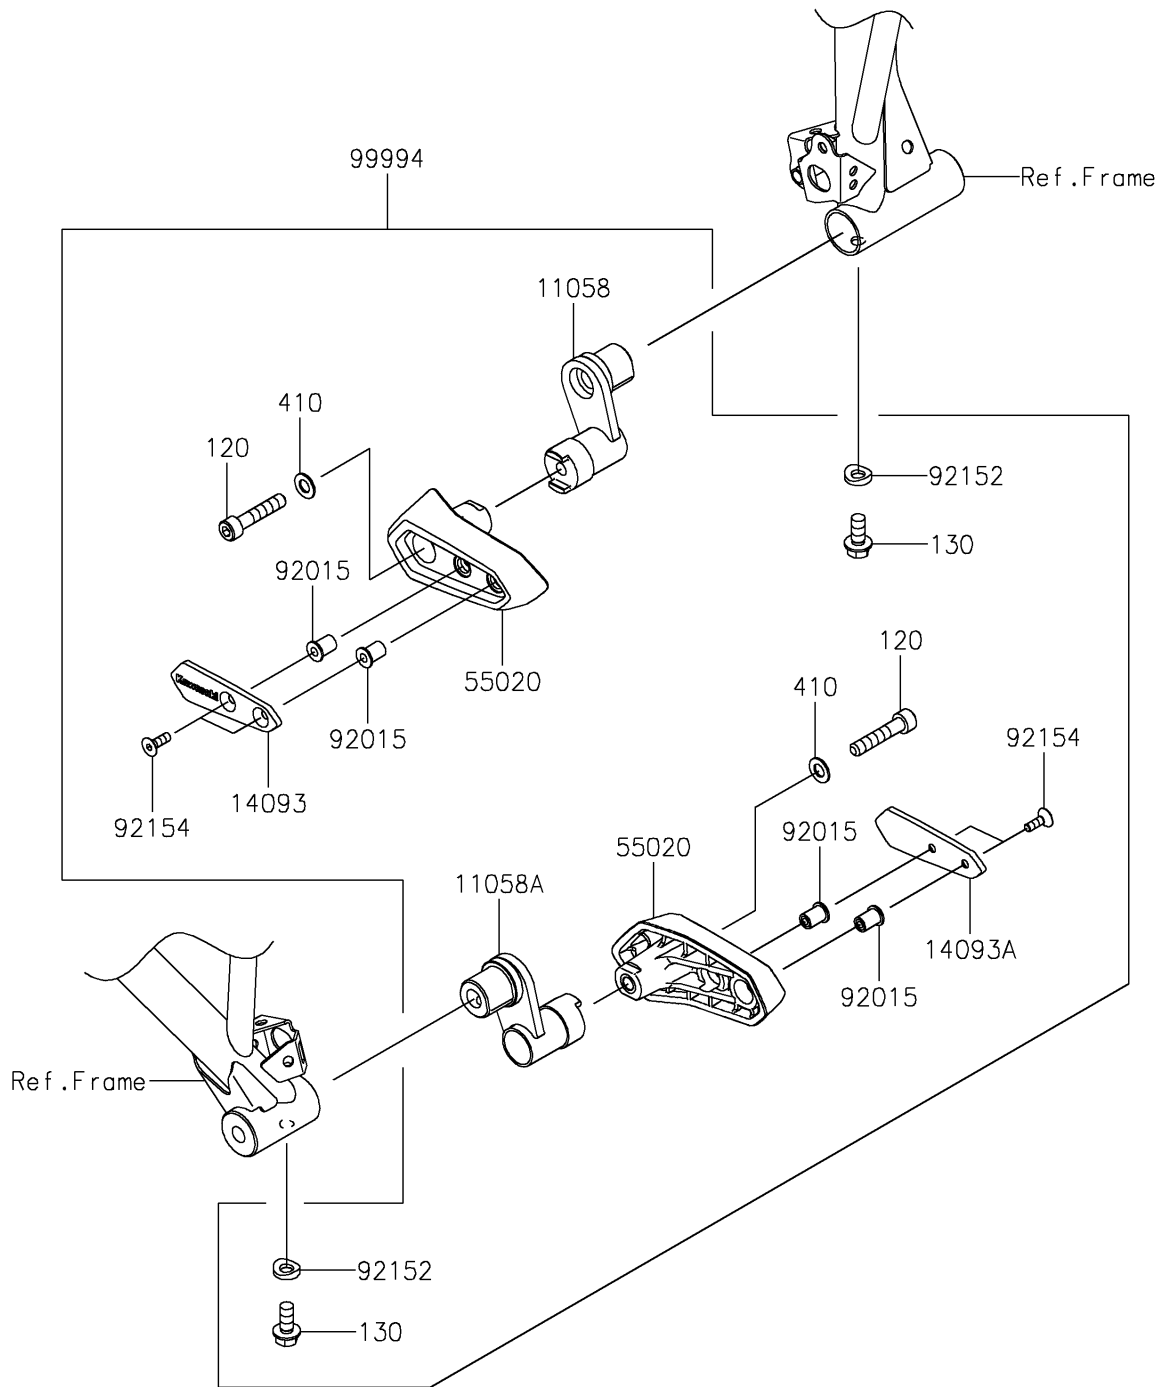

2025 Ninja 500 PARTS DIAGRAM

Accessory(Slider)

F2910A

2025 Ninja 500 PARTS LIST

Accessory(Slider)

ITEM NAME	PART NUMBER	QUANTITY
BRACKET,SLIDER,LH (Ref # 11058)	11058-1213	1
BRACKET,SLIDER,RH (Ref # 11058A)	11058-1214	1
COVER,SLIDER,LH (Ref # 14093)	14093-0971	1
COVER,SLIDER,RH (Ref # 14093A)	14093-0972	1
GUARD (Ref # 55020)	55020-2411	2
NUT,WELL,5MM (Ref # 92015)	92015-1757	4
COLLAR,8.3X16 (Ref # 92152)	92152-2423	2
BOLT,SOCKET,5X16 (Ref # 92154)	92154-4048	4
FRAME SLIDER (Ref # 99994)	99994-2006	1
BOLT-SOCKET,8X40 (Ref # 120)	120CA0840	2
BOLT-FLANGED,8X18 (Ref # 130)	130BB0818	2
WASHER-PLAIN-SMALL,8MM (Ref # 410)	410AA0800	2