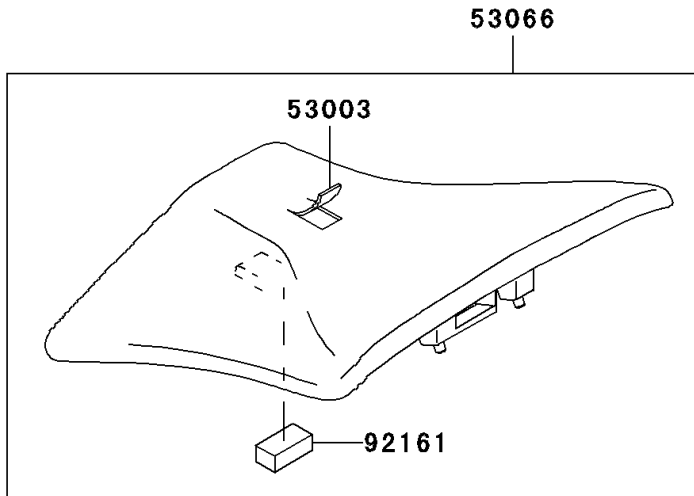

2004 Ninja® ZX™-6RR PARTS DIAGRAM

Seat

F2510

2004 Ninja® ZX™ -6RR PARTS LIST

Seat

ITEM NAME	PART NUMBER	QUANTITY
BOLT-FLANGED,6X14,BLACK (Ref # 130)	130J0614	4
HOOK,SEAT COVER (Ref # 27012)	27012-0013	1
BRACKET-SEAT (Ref # 32046)	32046-1468	1
LEATHER,FRONT SEAT,BLACK (Ref # 53003)	53003-1527-MA	1
LEATHER,REAR SEAT,BLACK (Ref # 53003A)	53003-1530-MA	1
COVER SEAT,L.GREEN (Ref # 53065)	53065-1054-7F	1
SEAT-ASSY,FR,BLACK (Ref # 53066)	53066-1073-MA	1
SEAT-ASSY,RR,W/BAND,BLACK (Ref # 53066A)	53066-1074-MA	1
NUT,CLAMP,6MM (Ref # 92015)	92015-1531	4
PLUG,7X2 (Ref # 92074)	92074-028	2
DAMPER (Ref # 92075)	92075-1011	4
DAMPER (Ref # 92160)	92160-1323	1
DAMPER,SEAT (Ref # 92161)	92161-1321	1