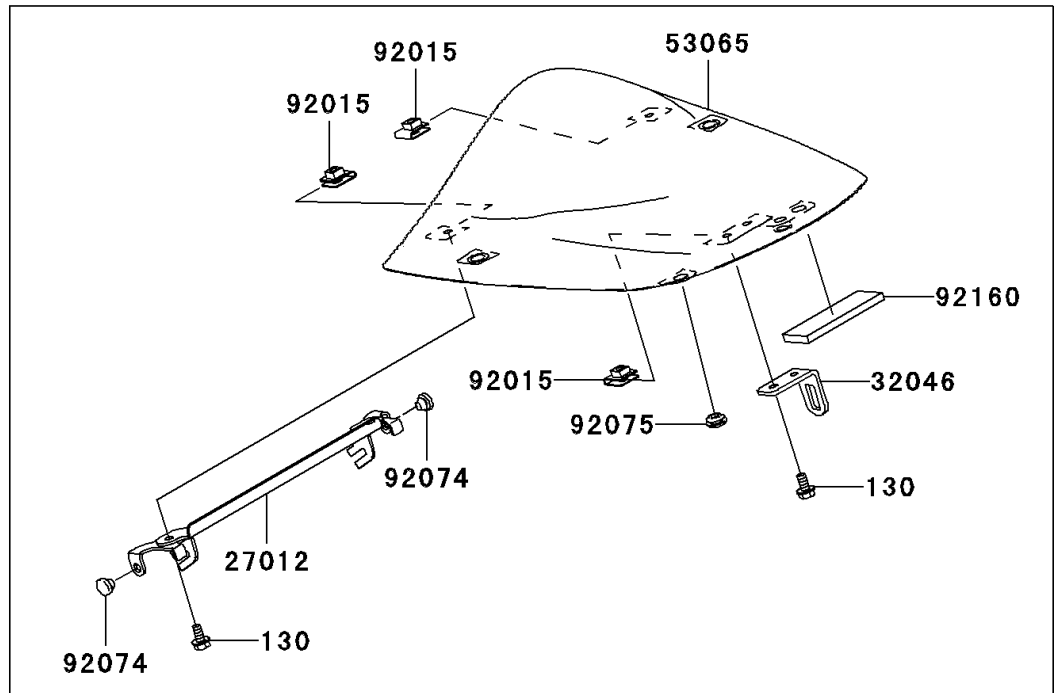

2004 Ninja® ZX™-6RR PARTS DIAGRAM

Seat

F2510

2004 Ninja® ZX™ -6RR PARTS LIST

Seat

ITEM NAME	PART NUMBER	QUANTITY
BOLT-FLANGED,6X14,BLACK (Ref # 130)	130J0614	4
HOOK,SEAT COVER (Ref # 27012)	27012-0013	1
BRACKET-SEAT (Ref # 32046)	32046-1468	1
LEATHER,FRONT SEAT,BLACK (Ref # 53003)	53003-1527-MA	1
LEATHER,REAR SEAT,BLACK (Ref # 53003A)	53003-1530-MA	1
COVER SEAT,L.GREEN (Ref # 53065)	53065-1054-7F	1
SEAT-ASSY,FR,BLACK (Ref # 53066)	53066-1073-MA	1
SEAT-ASSY,RR,W/BAND,BLACK (Ref # 53066A)	53066-1074-MA	1
NUT,CLAMP,6MM (Ref # 92015)	92015-1531	4
PLUG,7X2 (Ref # 92074)	92074-028	2
DAMPER (Ref # 92075)	92075-1011	4
DAMPER (Ref # 92160)	92160-1323	1
DAMPER,SEAT (Ref # 92161)	92161-1321	1