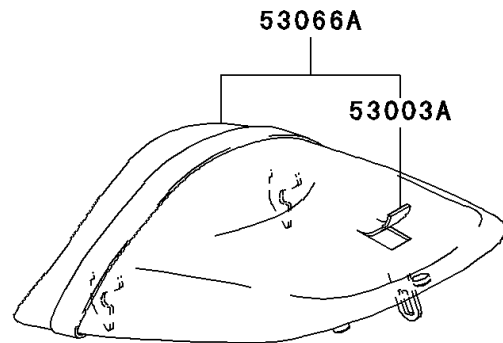

2004 Ninja® ZX™-6RR PARTS DIAGRAM

Seat

F2510

2004 Ninja® ZX™ -6RR PARTS LIST

Seat

ITEM NAME	PART NUMBER	QUANTITY
BOLT-FLANGED,6X14,BLACK (Ref # 130)	130J0614	4
HOOK,SEAT COVER (Ref # 27012)	27012-0013	1
BRACKET-SEAT (Ref # 32046)	32046-1468	1
LEATHER,FRONT SEAT,BLACK (Ref # 53003)	53003-1527-MA	1
LEATHER,REAR SEAT,BLACK (Ref # 53003A)	53003-1530-MA	1
COVER SEAT,L.GREEN (Ref # 53065)	53065-1054-7F	1
SEAT-ASSY,FR,BLACK (Ref # 53066)	53066-1073-MA	1
SEAT-ASSY,RR,W/BAND,BLACK (Ref # 53066A)	53066-1074-MA	1
NUT,CLAMP,6MM (Ref # 92015)	92015-1531	4
PLUG,7X2 (Ref # 92074)	92074-028	2
DAMPER (Ref # 92075)	92075-1011	4
DAMPER (Ref # 92160)	92160-1323	1
DAMPER,SEAT (Ref # 92161)	92161-1321	1