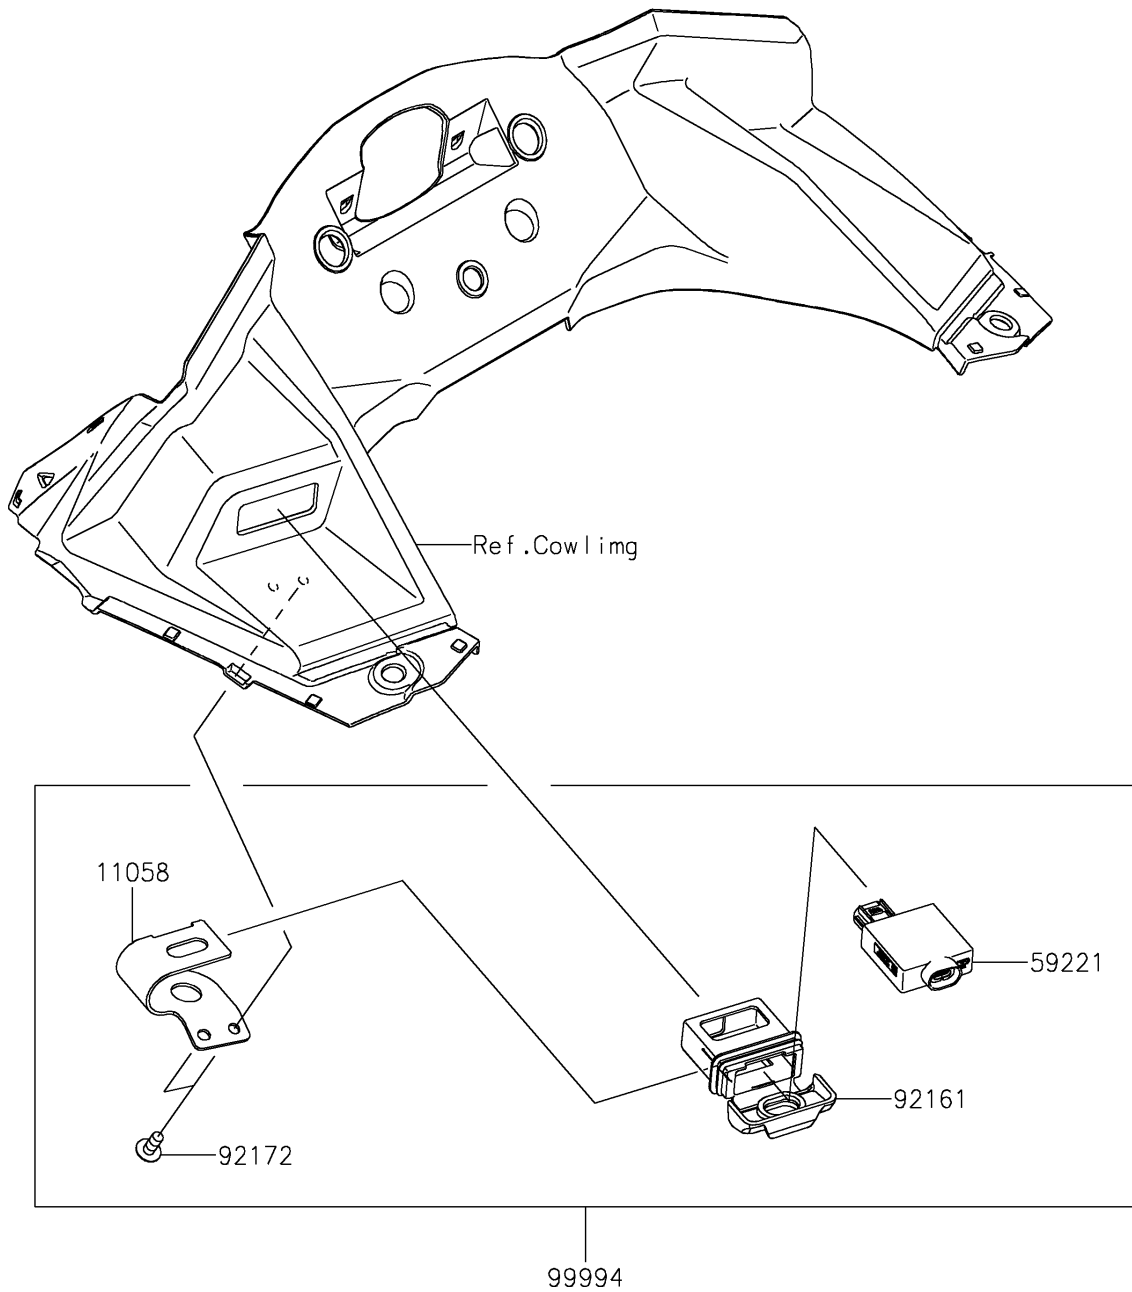

2024 Ninja 500 PARTS DIAGRAM

Accessory(USB Output)

F2910B

2024 Ninja 500 PARTS LIST

Accessory(USB Output)

ITEM NAME	PART NUMBER	QUANTITY
BRACKET,USB SOCKET (Ref # 11058)	11058-1216	1
CONNECTOR-CORD,USB TYPE-C (Ref # 59221)	59221-0022	1
DAMPER (Ref # 92161)	92161-2526	1
SCREW,5X12 (Ref # 92172)	92172-0821	2
USB TYPE-C (Ref # 99994)	99994-2317	1