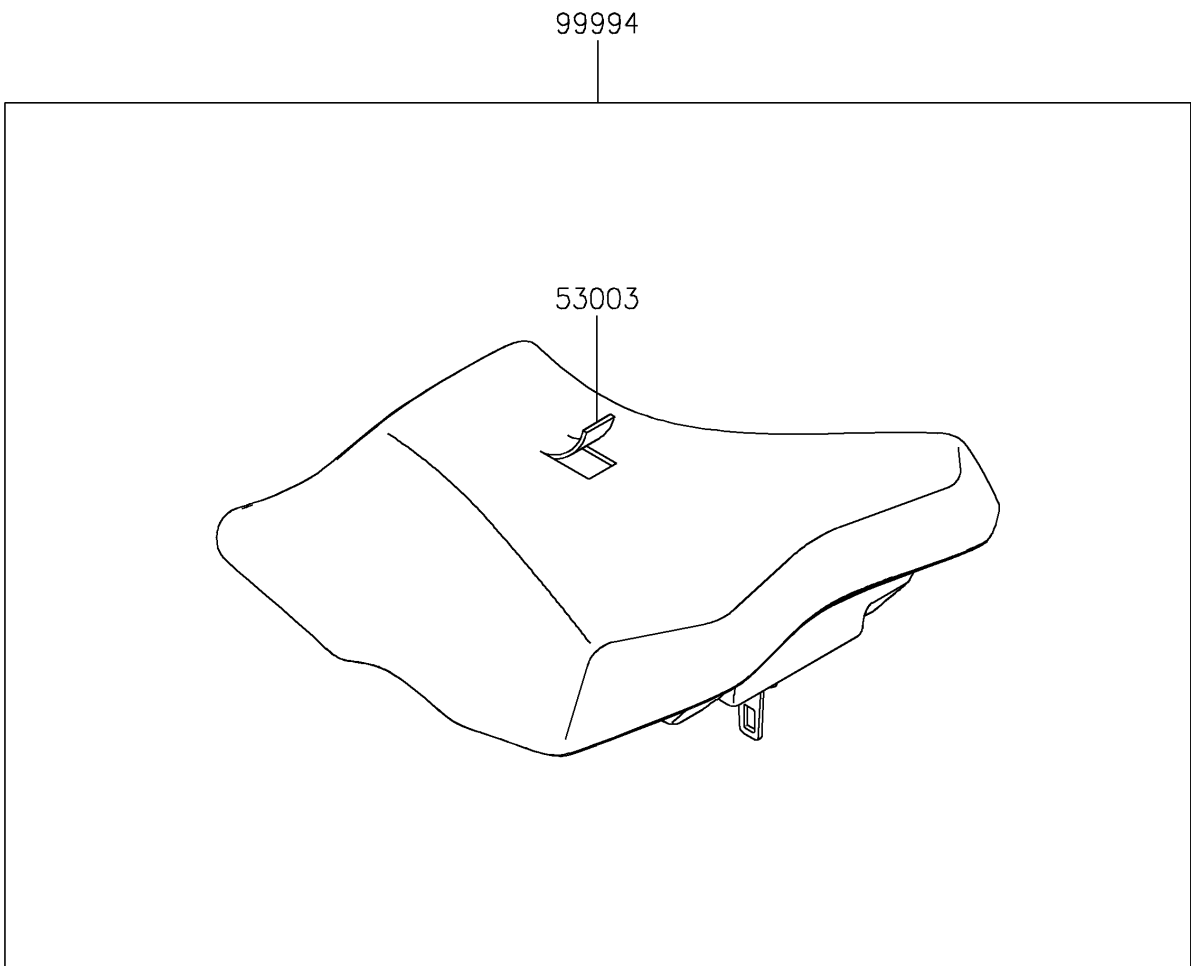

2025 Ninja 500 PARTS DIAGRAM

Accessory(High Seat)

F2910D

2025 Ninja 500 PARTS LIST

Accessory(High Seat)

ITEM NAME	PART NUMBER	QUANTITY
LEATHER,HIGH SEAT,BLACK (Ref # 53003)	53003-0684-MA	1
HIGH SEAT,FR,BLACK (Ref # 99994)	99994-2004-MA	1