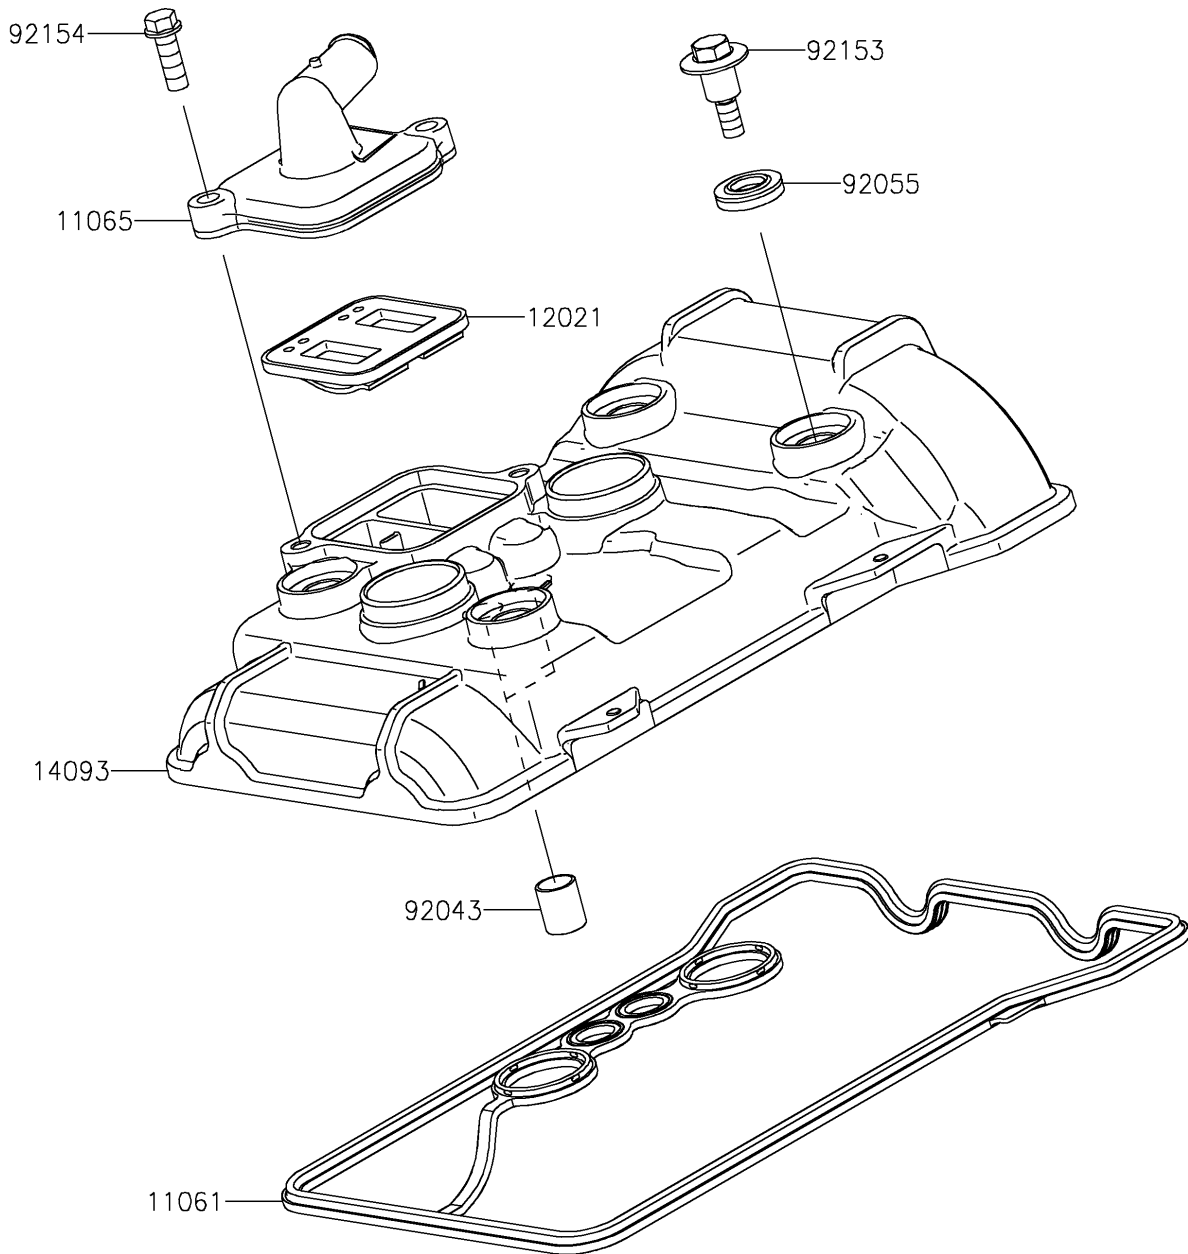

# 2024 Ninja 500 PARTS DIAGRAM

Cylinder Head Cover

E1112

### Cylinder Head Cover

ITEM NAME	PART NUMBER	QUANTITY
GASKET,CYLINDER HEAD COVER (Ref # 11061)	11061-1337	1
CAP,HEAD (Ref # 11065)	11065-1311	1
VALVE-ASSY-REED (Ref # 12021)	12021-0708	1
COVER,CYLINDER HEAD (Ref # 14093)	14093-1519	1
PIN,10.1X12X14 (Ref # 92043)	92043-4009	2
RING-O (Ref # 92055)	92055-0143	4
BOLT,HEAD COVER (Ref # 92153)	92153-0793	4
BOLT,FLANGED,6X18 (Ref # 92154)	92154-1775	2