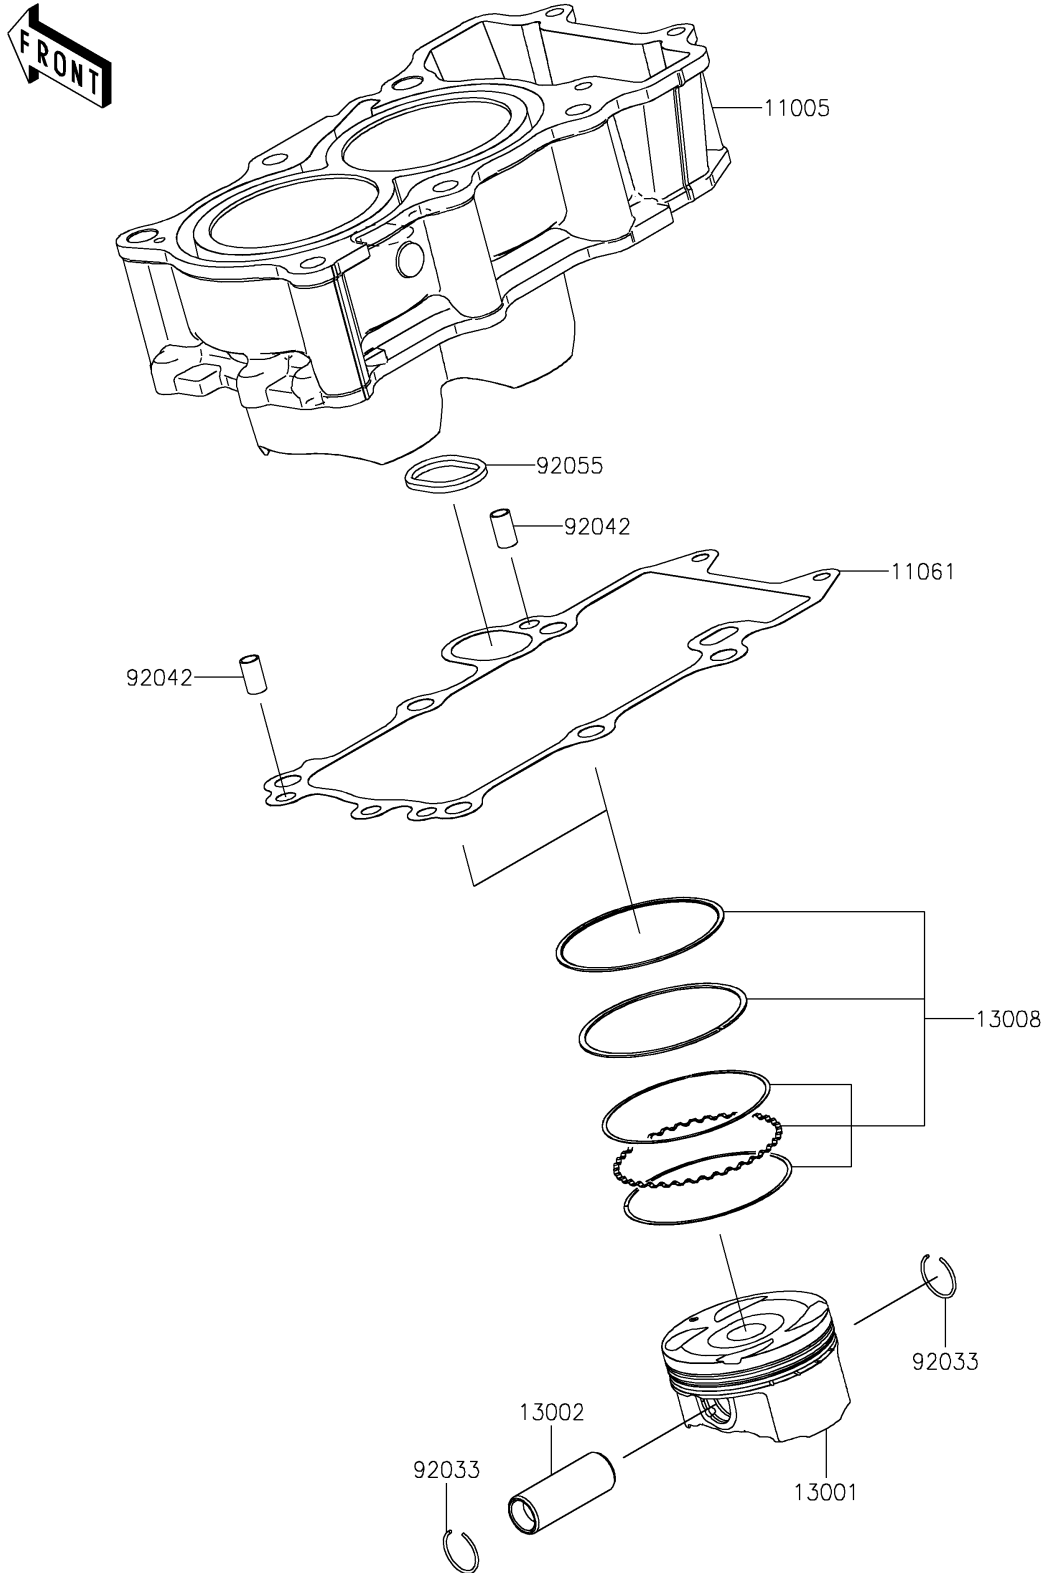

# 2024 Ninja 500 PARTS DIAGRAM

Cylinder/Piston(s)

E1120

## 2024 Ninja 500 PARTS LIST

Cylinder/Piston(s)

ITEM NAME	PART NUMBER	QUANTITY
CYLINDER-ENGINE (Ref # 11005)	11005-0740	1
GASKET,CYLINDER BASE (Ref # 11061)	11061-1458	1
PISTON-ENGINE (Ref # 13001)	13001-0853	2
PIN-PISTON (Ref # 13002)	13002-0050	2
RING-SET-PISTON (Ref # 13008)	13008-0603	2
RING-SNAP (Ref # 92033)	92033-1054	4
PIN,DOWEL,6.3X8X14 (Ref # 92042)	92042-007	2
RING-O (Ref # 92055)	92055-0888	1