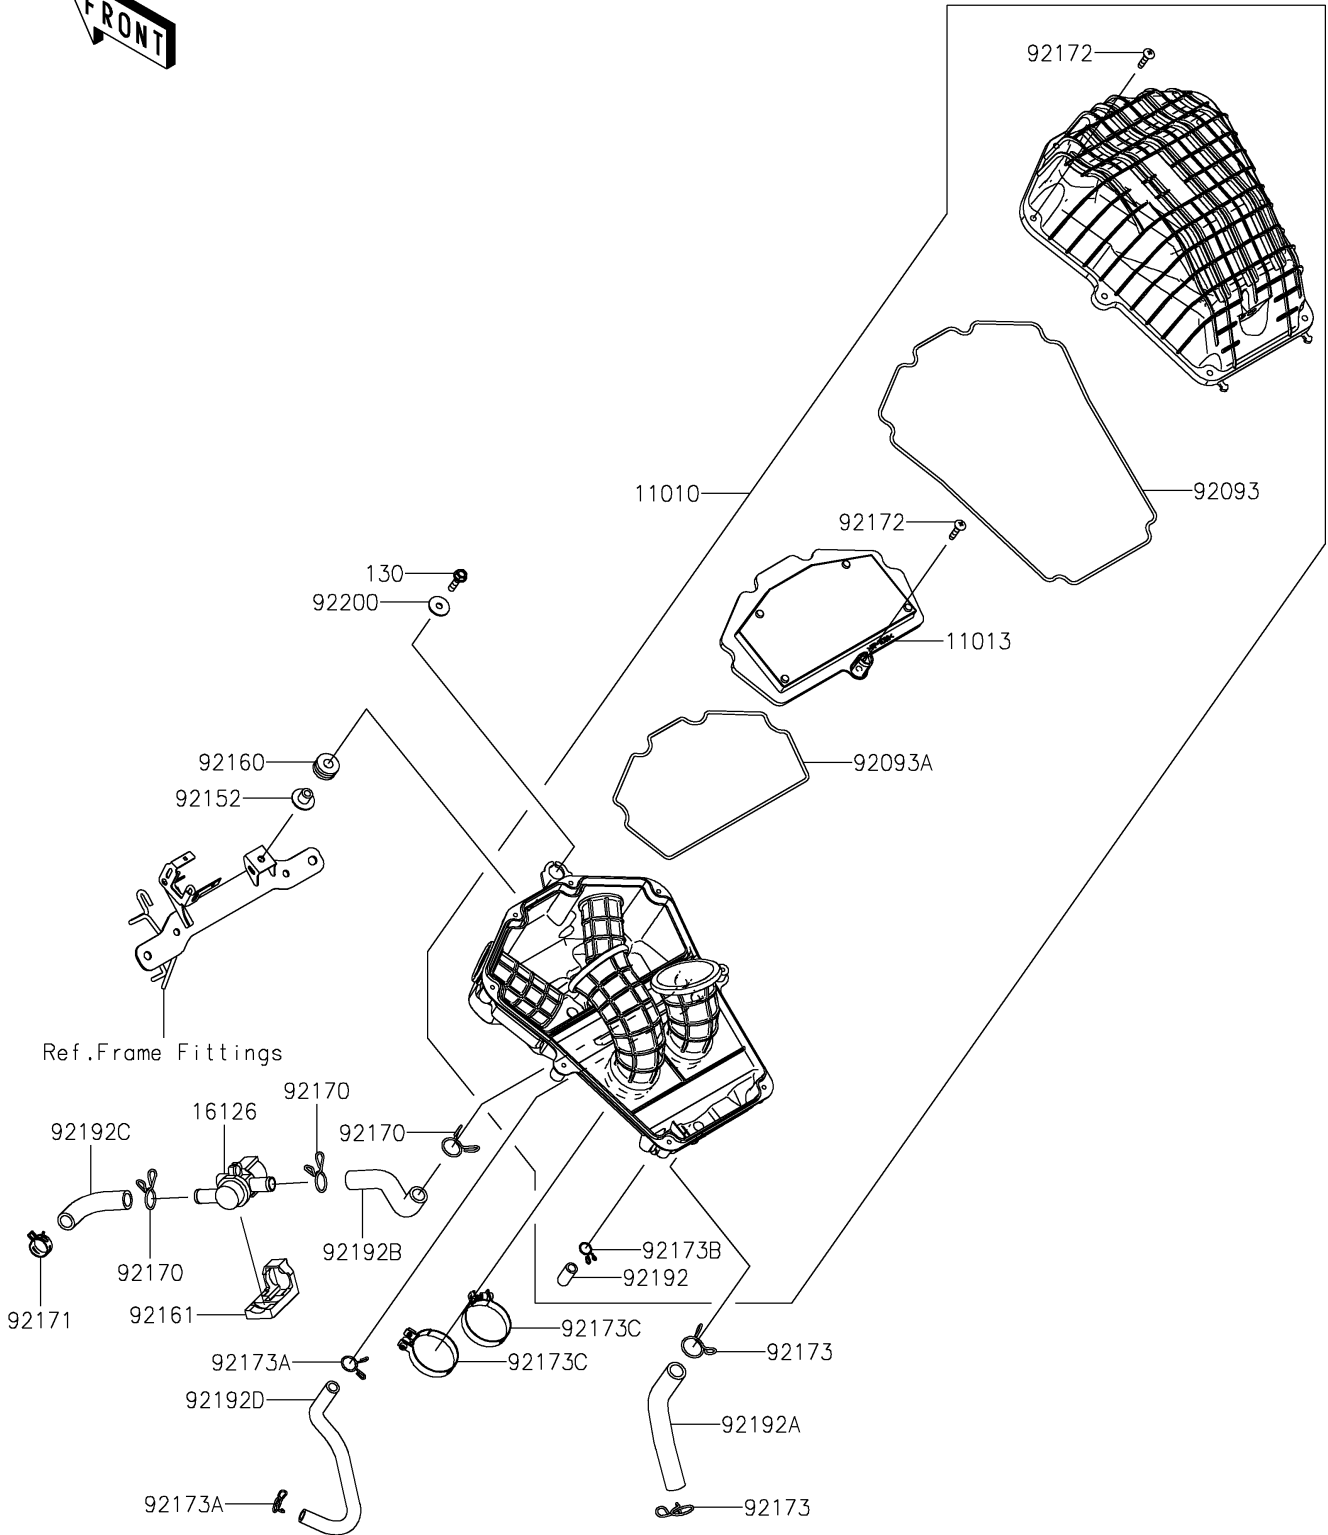

2024 NINJA® 500 KRT EDITION PARTS DIAGRAM

Air Cleaner

E1130

2024 NINJA® 500 KRT EDITION PARTS LIST

Air Cleaner

ITEM NAME	PART NUMBER	QUANTITY
FILTER-ASSY-AIR (Ref # 11010)	11010-1858	1
ELEMENT-AIR FILTER (Ref # 11013)	11013-0767	1
VALVE,AIR CUT (Ref # 16126)	16126-0744	1
SEAL,CASE (Ref # 92093)	92093-0706	1
SEAL,ELEMENT (Ref # 92093A)	92093-0707	1
COLLAR,6.5X10.5X13.1 (Ref # 92152)	92152-0547	1
DAMPER (Ref # 92160)	92160-1162	1
DAMPER (Ref # 92161)	92161-1933	1
CLAMP (Ref # 92170)	92170-1017	3
CLAMP,18.8MM (Ref # 92171)	92171-2056	1
SCREW,5X25 (Ref # 92172)	92172-0891	9
CLAMP,20MM (Ref # 92173)	92173-0190	2
CLAMP,14MM (Ref # 92173A)	92173-0192	2
CLAMP (Ref # 92173B)	92173-1714	1
CLAMP (Ref # 92173C)	92173-2714	2
TUBE,DRAIN CLEAN (Ref # 92192)	92192-1744	1
TUBE,BREATHER (Ref # 92192A)	92192-1810	1
TUBE,AIR CUT VALVE-AIR CLEANER (Ref # 92192B)	92192-1811	1
TUBE,AIR CUT VALVE-HEAD CAP (Ref # 92192C)	92192-1812	1
TUBE,ISC-AIR CLEANER (Ref # 92192D)	92192-1813	1
WASHER,6.5X22X1.6 (Ref # 92200)	92200-1087	1
BOLT-FLANGED,6X25 (Ref # 130)	130BB0625	1