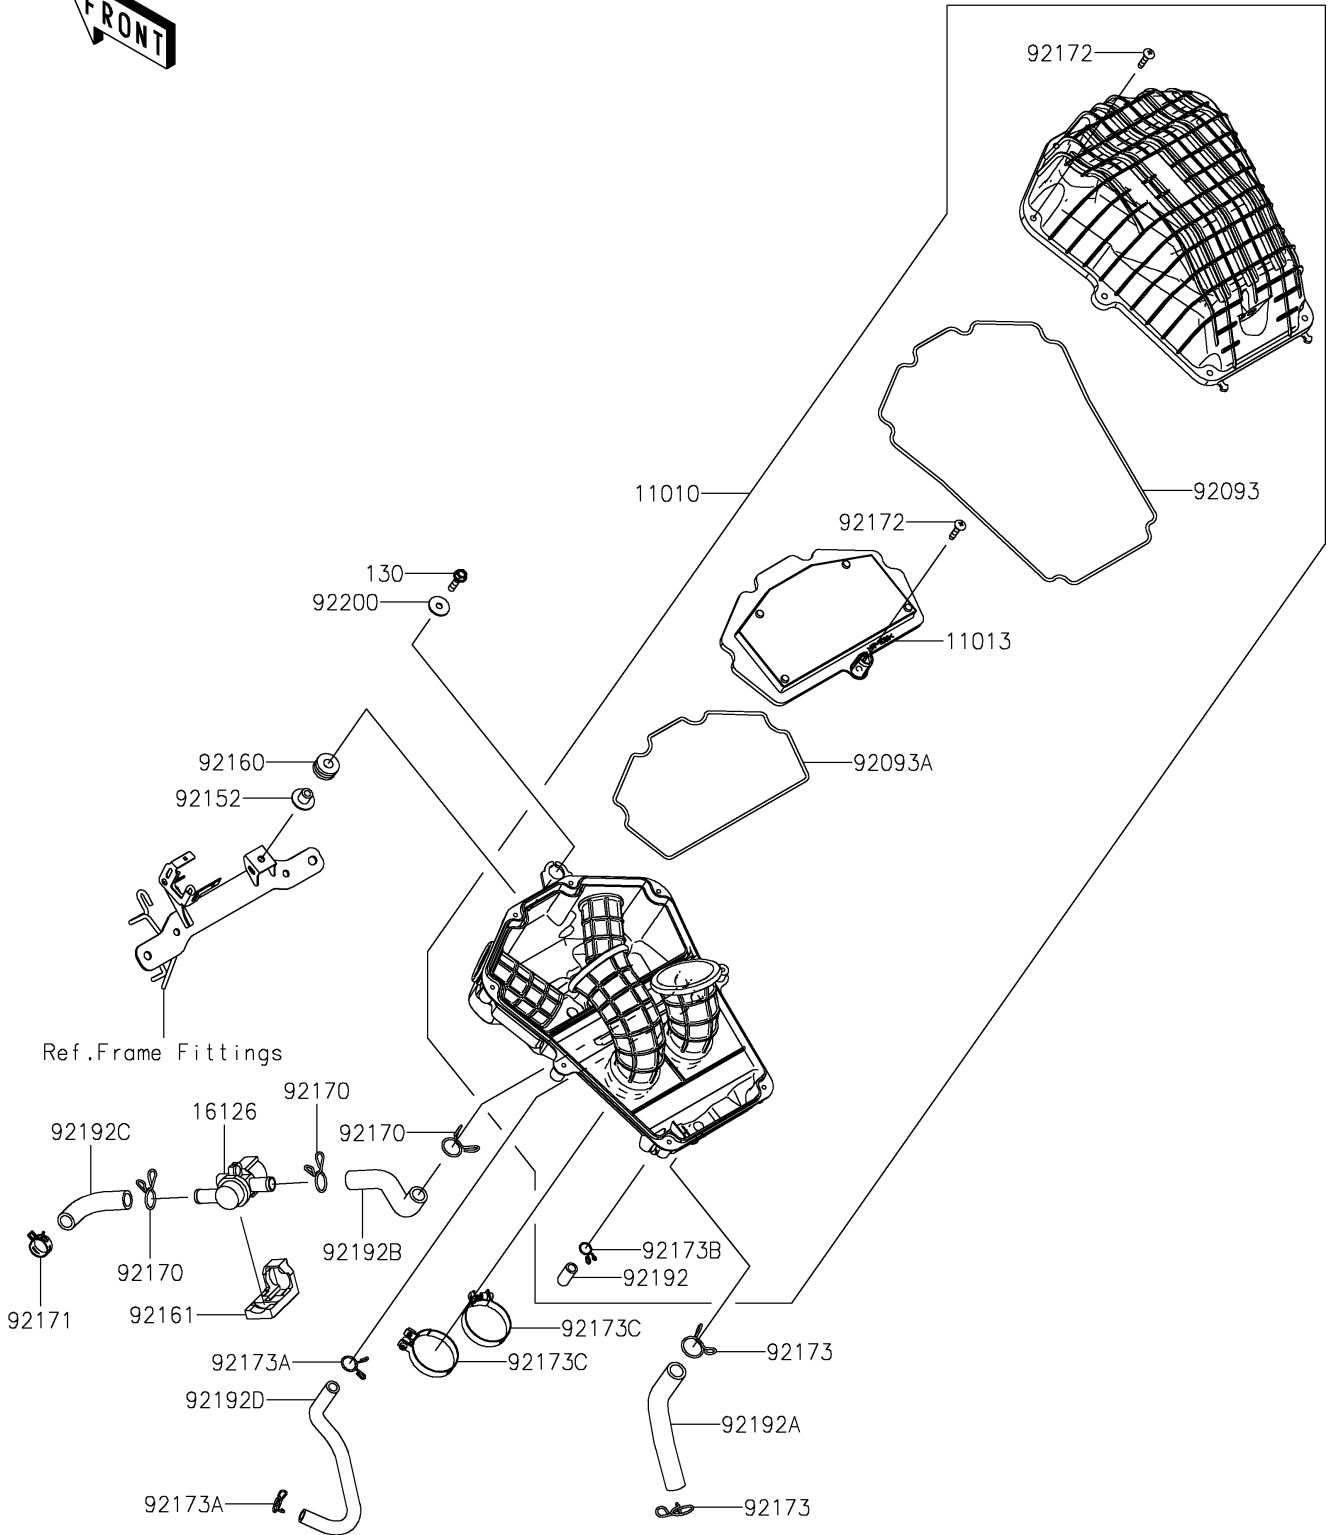

2024 Ninja 500 PARTS DIAGRAM

Air Cleaner

E1130

2024 Ninja 500 PARTS LIST

Air Cleaner

ITEM NAME	PART NUMBER	QUANTITY
FILTER-ASSY-AIR (Ref # 11010)	11010-1858	1
ELEMENT-AIR FILTER (Ref # 11013)	11013-0767	1
VALVE,AIR CUT (Ref # 16126)	16126-0744	1
SEAL,CASE (Ref # 92093)	92093-0706	1
SEAL,ELEMENT (Ref # 92093A)	92093-0707	1
COLLAR,6.5X10.5X13.1 (Ref # 92152)	92152-0547	1
DAMPER (Ref # 92160)	92160-1162	1
DAMPER (Ref # 92161)	92161-1933	1
CLAMP (Ref # 92170)	92170-1017	3
CLAMP,18.8MM (Ref # 92171)	92171-2056	1
SCREW,5X25 (Ref # 92172)	92172-0891	9
CLAMP,20MM (Ref # 92173)	92173-0190	2
CLAMP,14MM (Ref # 92173A)	92173-0192	2
CLAMP (Ref # 92173B)	92173-1714	1
CLAMP (Ref # 92173C)	92173-2714	2
TUBE,DRAIN CLEAN (Ref # 92192)	92192-1744	1
TUBE,BREATHER (Ref # 92192A)	92192-1810	1
TUBE,AIR CUT VALVE-AIR CLEANER (Ref # 92192B)	92192-1811	1
TUBE,AIR CUT VALVE-HEAD CAP (Ref # 92192C)	92192-1812	1
TUBE,ISC-AIR CLEANER (Ref # 92192D)	92192-1813	1
WASHER,6.5X22X1.6 (Ref # 92200)	92200-1087	1
BOLT-FLANGED,6X25 (Ref # 130)	130BB0625	1