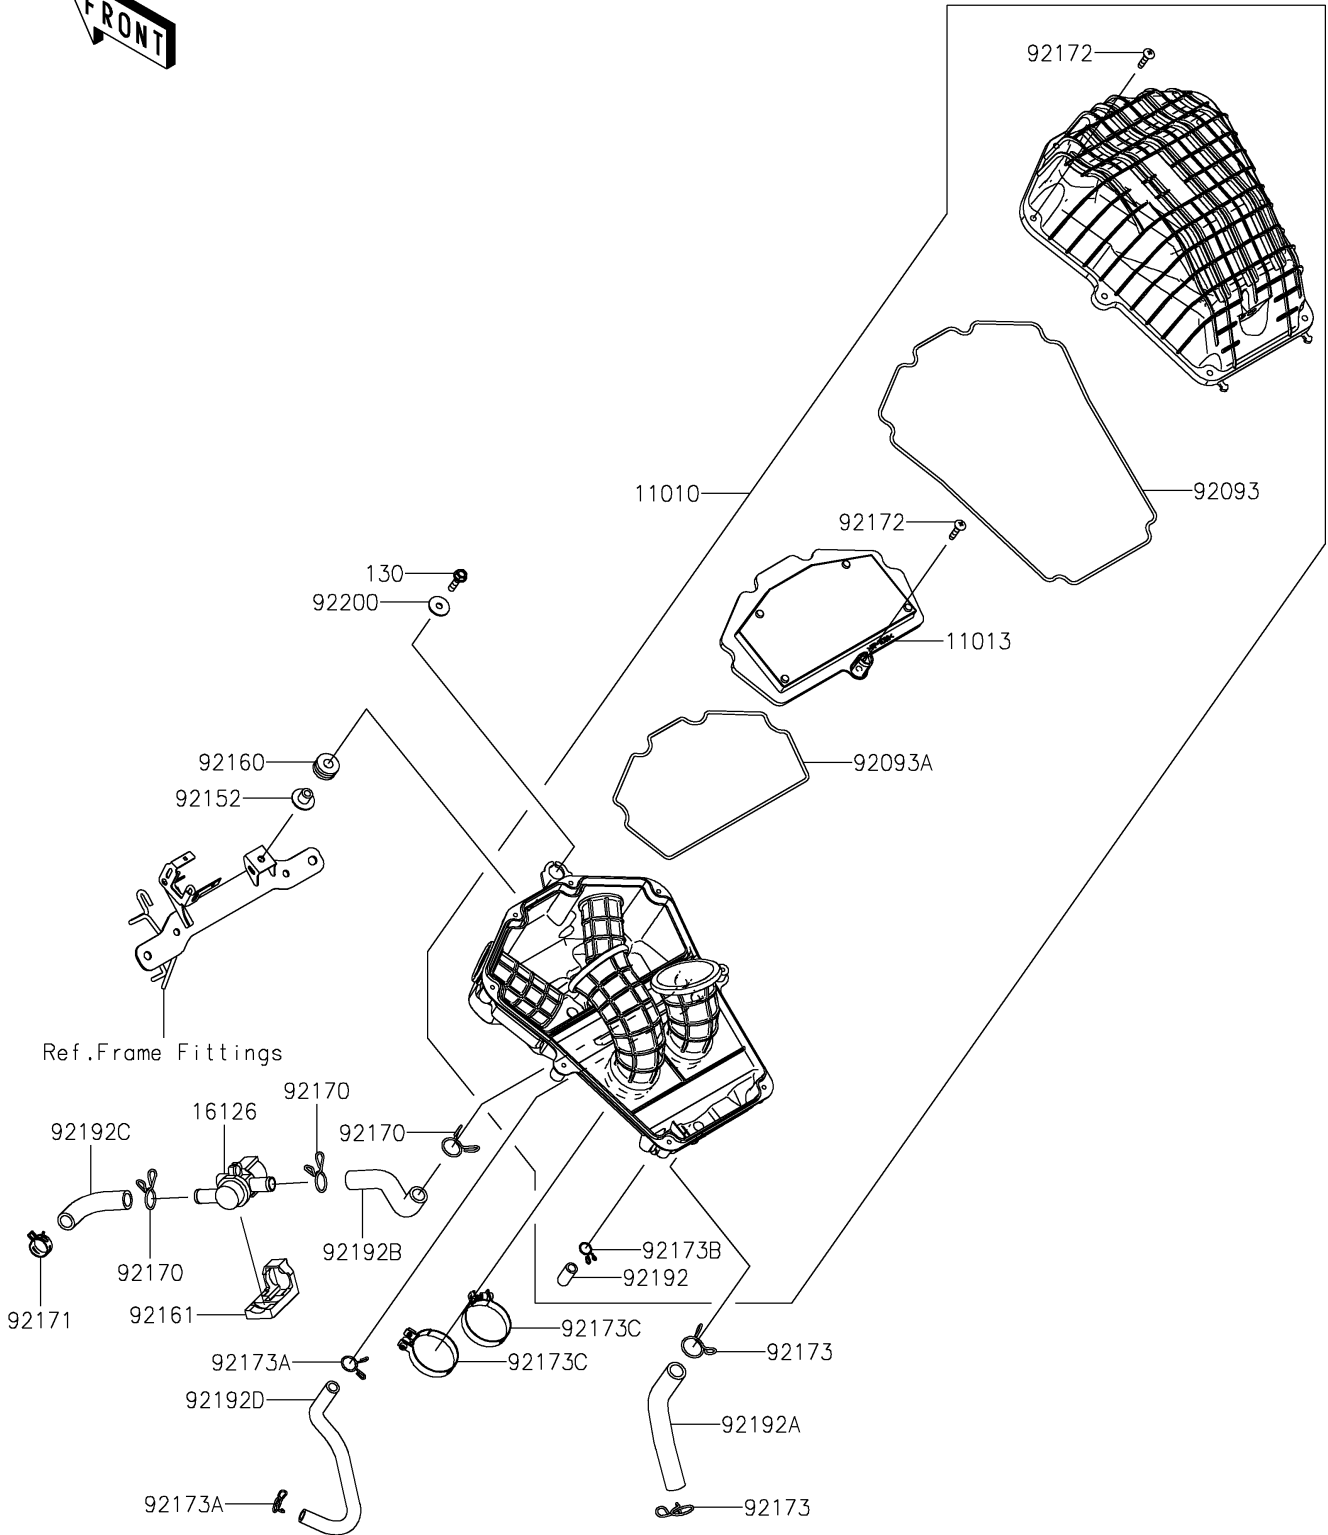

2025 Ninja 500 PARTS DIAGRAM

Air Cleaner

E1130

2025 Ninja 500 PARTS LIST

Air Cleaner

ITEM NAME	PART NUMBER	QUANTITY
FILTER-ASSY-AIR (Ref # 11010)	11010-1858	1
ELEMENT-AIR FILTER (Ref # 11013)	11013-0767	1
VALVE,AIR CUT (Ref # 16126)	16126-0744	1
SEAL,CASE (Ref # 92093)	92093-0706	1
SEAL,ELEMENT (Ref # 92093A)	92093-0707	1
COLLAR,6.5X10.5X13.1 (Ref # 92152)	92152-0547	1
DAMPER (Ref # 92160)	92160-1162	1
DAMPER (Ref # 92161)	92161-1933	1
CLAMP (Ref # 92170)	92170-1017	3
CLAMP,18.8MM (Ref # 92171)	92171-2056	1
SCREW,5X25 (Ref # 92172)	92172-0891	9
CLAMP,20MM (Ref # 92173)	92173-0190	2
CLAMP,14MM (Ref # 92173A)	92173-0192	2
CLAMP (Ref # 92173B)	92173-1714	1
CLAMP (Ref # 92173C)	92173-2714	2
TUBE,DRAIN CLEAN (Ref # 92192)	92192-1744	1
TUBE,BREATHER (Ref # 92192A)	92192-1810	1
TUBE,AIR CUT VALVE-AIR CLEANER (Ref # 92192B)	92192-1811	1
TUBE,AIR CUT VALVE-HEAD CAP (Ref # 92192C)	92192-1812	1
TUBE,ISC-AIR CLEANER (Ref # 92192D)	92192-1813	1
WASHER,6.5X22X1.6 (Ref # 92200)	92200-1087	1
BOLT-FLANGED,6X25 (Ref # 130)	130BB0625	1