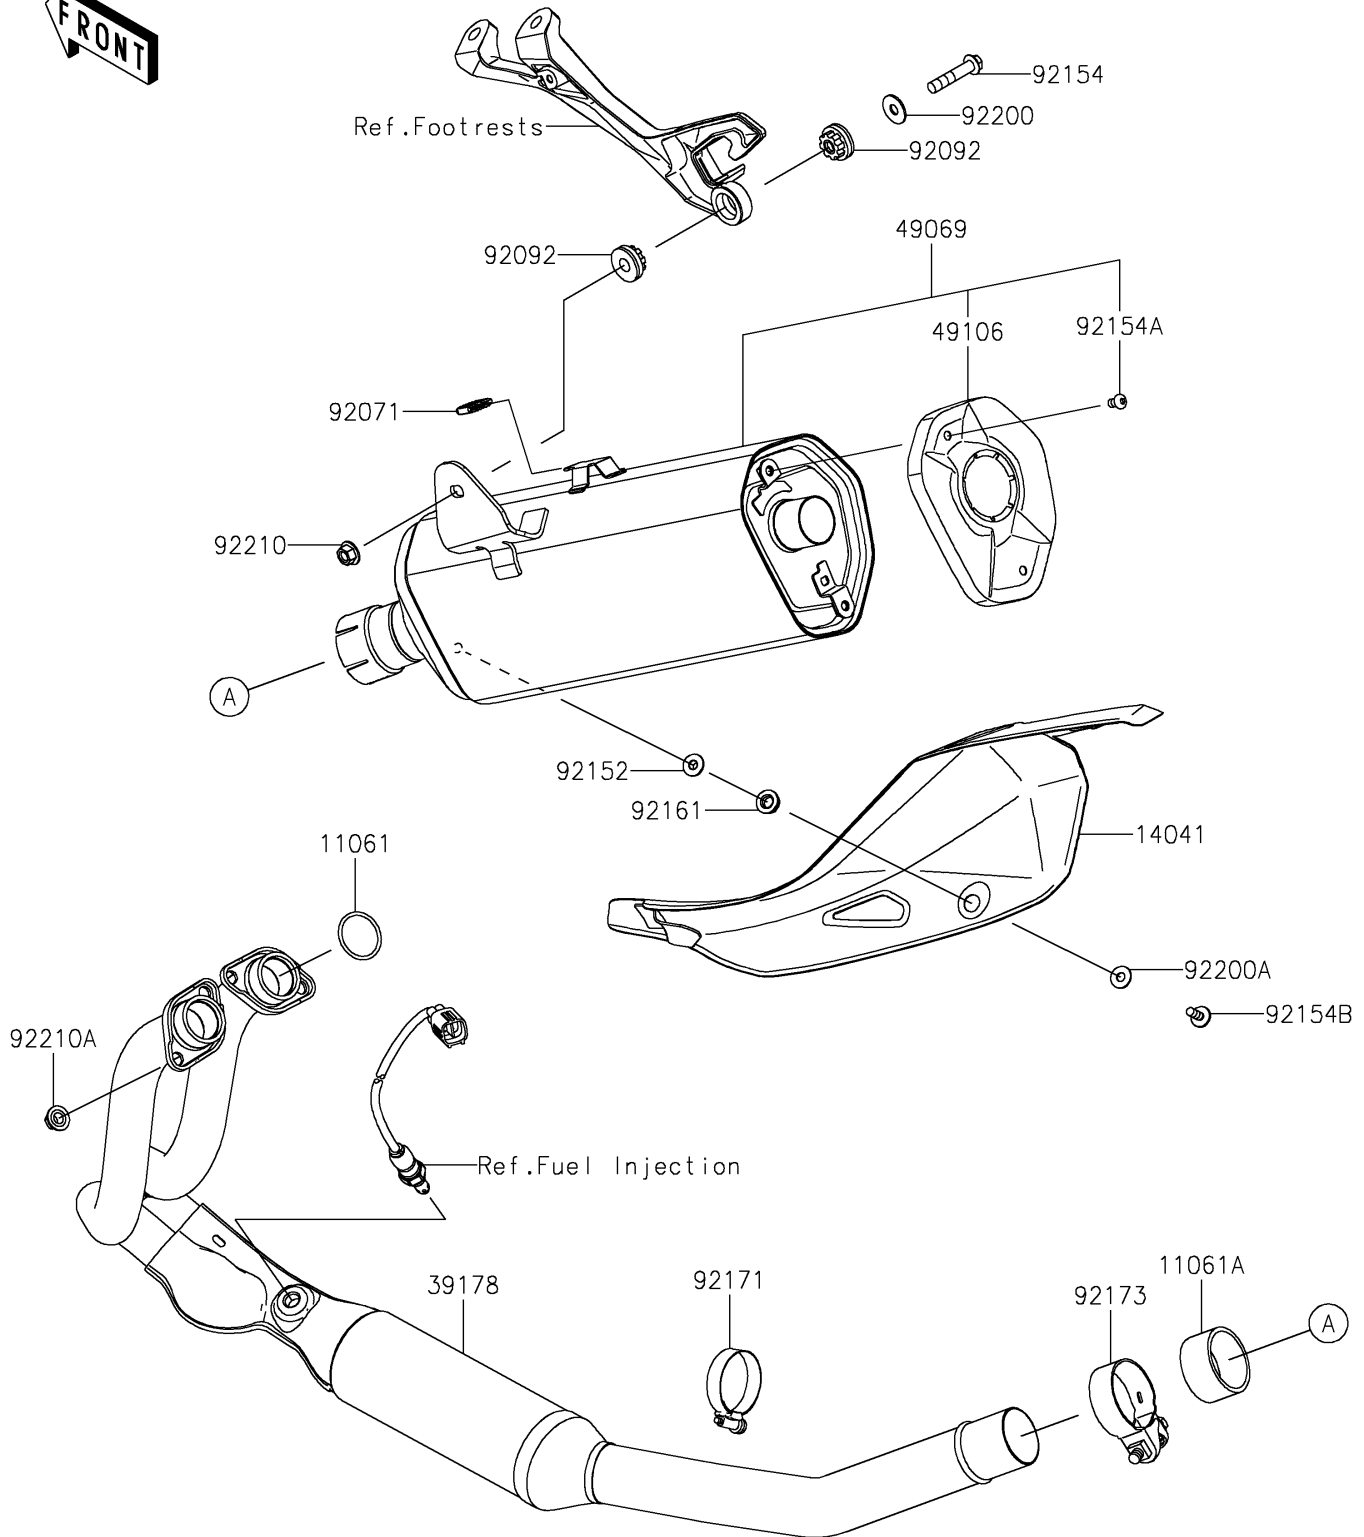

2024 Ninja 500 PARTS DIAGRAM

Muffler(s)

E1140

2024 Ninja 500 PARTS LIST

Muffler(s)

ITEM NAME	PART NUMBER	QUANTITY
GASKET,EXHAUST PIPE (Ref # 11061)	11061-1249	2
GASKET,EXHAUST PIPE CONNECTING (Ref # 11061A)	11061-1266	1
COVER-COMP,MUFFLER (Ref # 14041)	14041-0630	1
MANIFOLD-COMP-EXHAUST (Ref # 39178)	39178-0469	1
MUFFLER-ASSY (Ref # 49069)	49069-0913	1
COVER-MUFFLER (Ref # 49106)	49106-0872	1
GROMMET (Ref # 92071)	92071-0786	1
BUSHING-RUBBER (Ref # 92092)	92092-0044	2
COLLAR (Ref # 92152)	92152-3804	1
BOLT,FLANGED,8X40 (Ref # 92154)	92154-4399	1
BOLT,SOCKET,6X10 (Ref # 92154A)	92154-7250	2
BOLT,SOCKET,6X16 (Ref # 92154B)	92154-7454	1
DAMPER (Ref # 92161)	92161-2534	1
CLAMP (Ref # 92171)	92171-0058	1
CLAMP (Ref # 92173)	92173-1931	1
WASHER,8.0X22.0X1.5 (Ref # 92200)	92200-0174	1
WASHER (Ref # 92200A)	92200-2636	1
NUT,8MM (Ref # 92210)	92210-0121	1
NUT,8MM (Ref # 92210A)	92210-1114	4