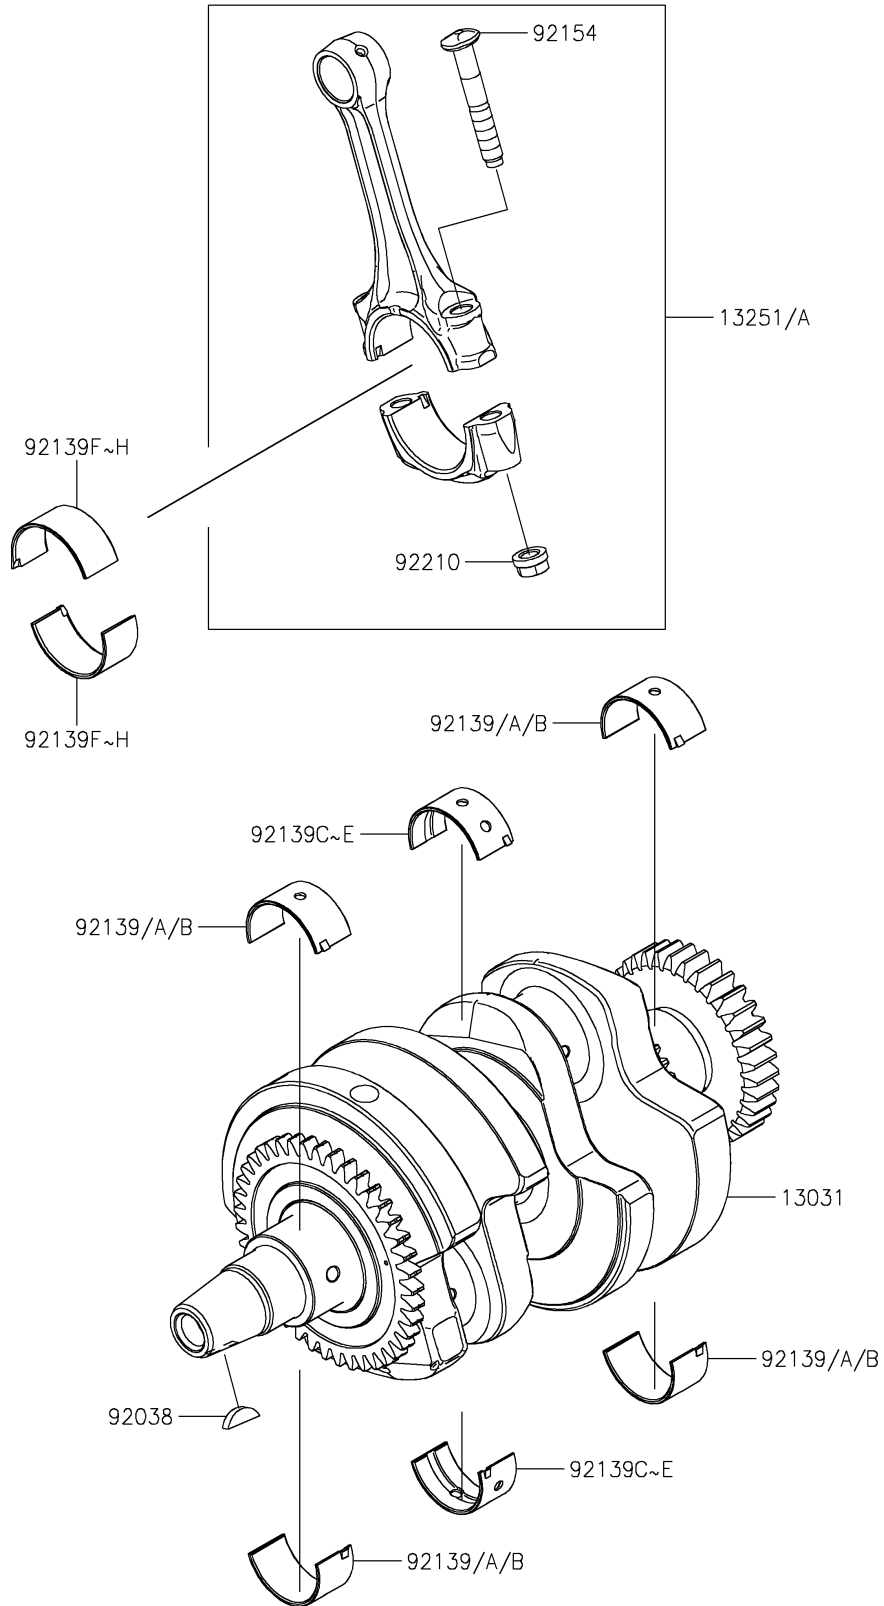

2024 Ninja 500 PARTS DIAGRAM

Crankshaft

E1321

2024 Ninja 500 PARTS LIST

Crankshaft

ITEM NAME	PART NUMBER	QUANTITY
CRANKSHAFT-COMP (Ref # 13031)	13031-1560	1
ROD-ASSY-CONNECTING,G (Ref # 13251)	13251-0757-GG	2
ROD-ASSY-CONNECTING,H (Ref # 13251A)	13251-0757-HH	AR
KEY,WOODRUFF (Ref # 92038)	92038-001	1
BUSHING,CRANK #1,BLUE (Ref # 92139)	92139-1200	AR
BUSHING,CRANK #1,BLACK (Ref # 92139A)	92139-1201	4
BUSHING,CRANK #1,BROWN (Ref # 92139B)	92139-1202	AR
BUSHING,CRANK #2,BLUE (Ref # 92139C)	92139-1203	AR
BUSHING,CRANK #2,BLACK (Ref # 92139D)	92139-1204	2
BUSHING,CRANK #2,BROWN (Ref # 92139E)	92139-1205	AR
BUSHING,CONNECTING ROD,BLUE (Ref # 92139F)	92139-1219	AR
BUSHING,CONNECTING ROD,BLACK (Ref # 92139G)	92139-1220	4
BUSHING,CONNECTING ROD,BROWN (Ref # 92139H)	92139-1221	AR
BOLT,7MM (Ref # 92154)	92154-7075	4
NUT,CONNECTING ROD,7MM (Ref # 92210)	92210-0384	4