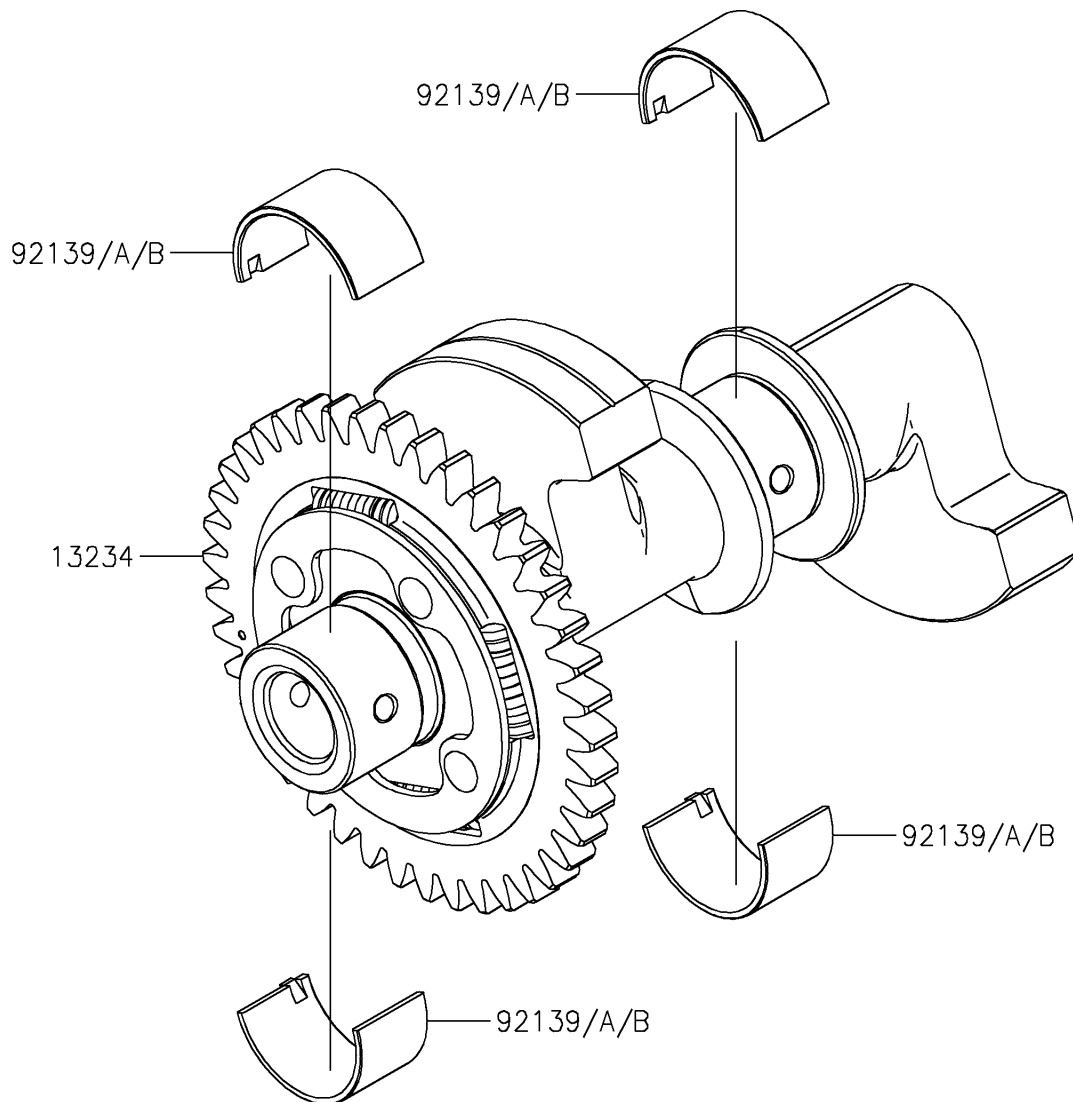

2024 Ninja 500 PARTS DIAGRAM

Balancer

E1323

2024 Ninja 500 PARTS LIST

Balancer

| ITEM NAME | PART NUMBER | QUANTITY |
|---------------------------------------|-------------|----------|
| SHAFT-COMP,BALANCER (Ref # 13234) | 13234-0627 | 1 |
| BUSHING,BALANCER,BLUE (Ref # 92139) | 92139-0883 | AR |
| BUSHING,BALANCER,BLACK (Ref # 92139A) | 92139-0884 | 4 |
| BUSHING,BALANCER,BROWN (Ref # 92139B) | 92139-0885 | AR |