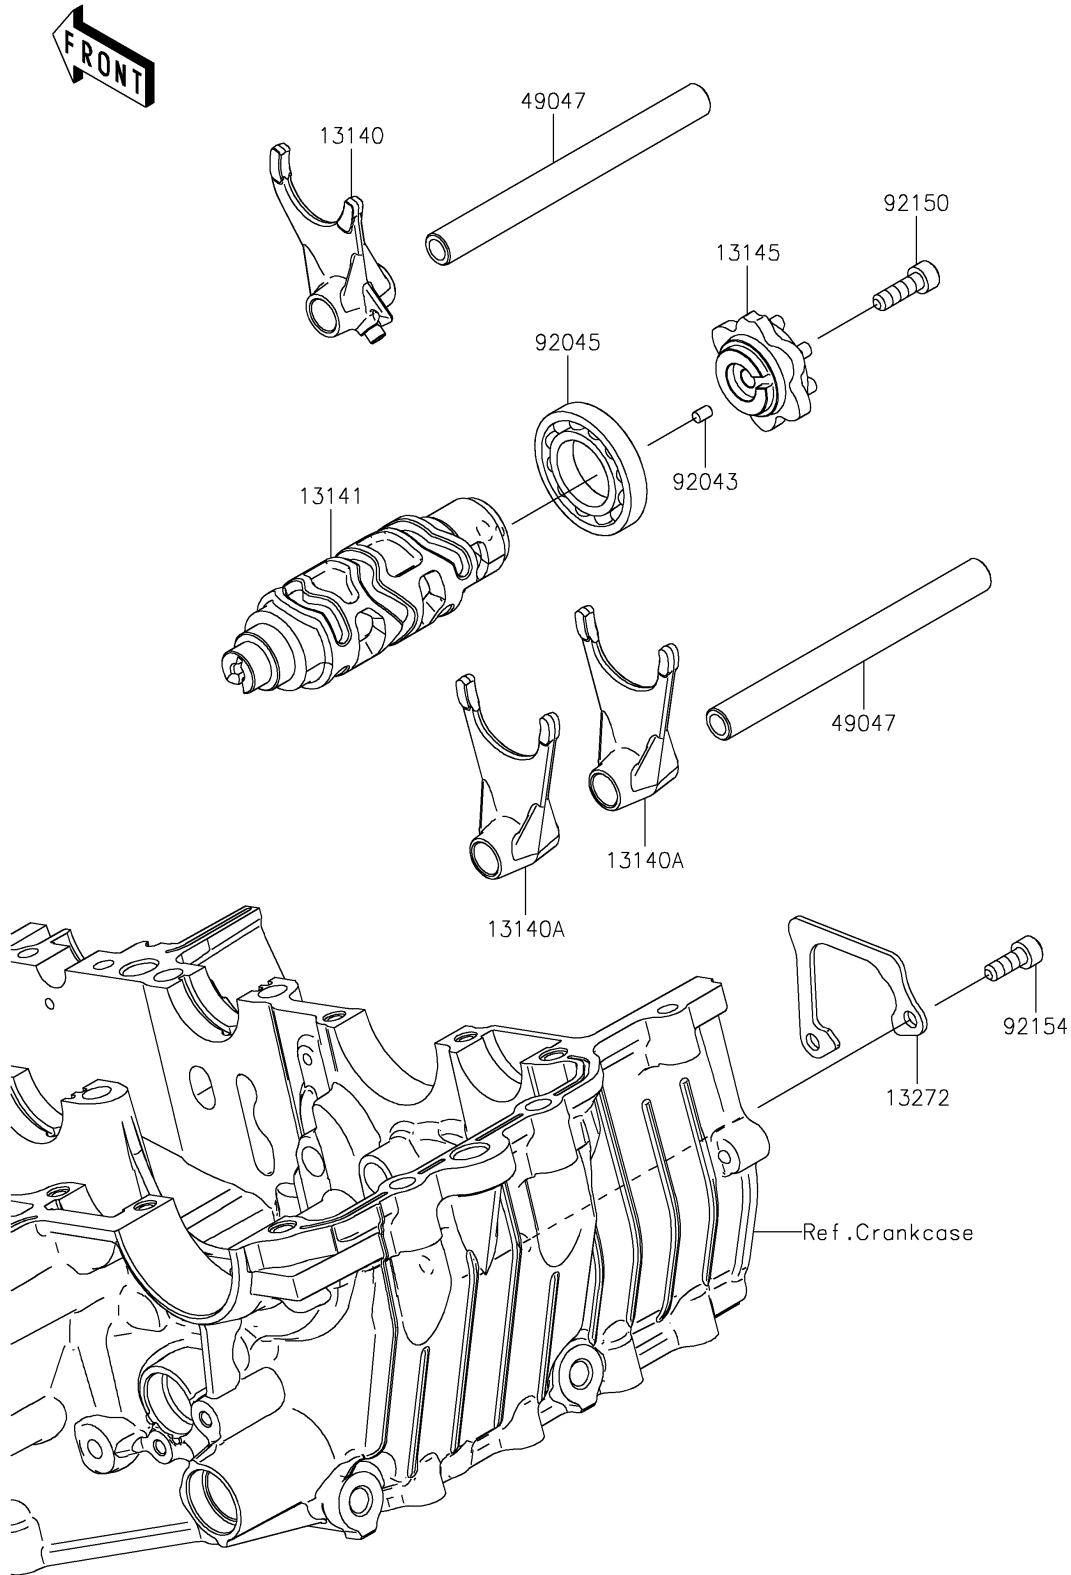

2024 Ninja 500 PARTS DIAGRAM

Gear Change Drum/Shift Fork(s)

E1362

2024 Ninja 500 PARTS LIST

Gear Change Drum/Shift Fork(s)

ITEM NAME	PART NUMBER	QUANTITY
FORK-SHIFT,IN (Ref # 13140)	13140-0662	1
FORK-SHIFT,OUT (Ref # 13140A)	13140-0663	2
DRUM-CHANGE (Ref # 13141)	13141-0597	1
CAM-CHANGE DRUM (Ref # 13145)	13145-0570	1
PLATE (Ref # 13272)	13272-2374	1
ROD-SHIFT (Ref # 49047)	49047-0634	2
PIN,4X6 (Ref # 92043)	92043-1744	1
BEARING-BALL,16005 (Ref # 92045)	92045-1045	1
BOLT,SOCKET,6X20 (Ref # 92150)	92150-1880	1
BOLT,SOCKET,6X16 (Ref # 92154)	92154-0235	2