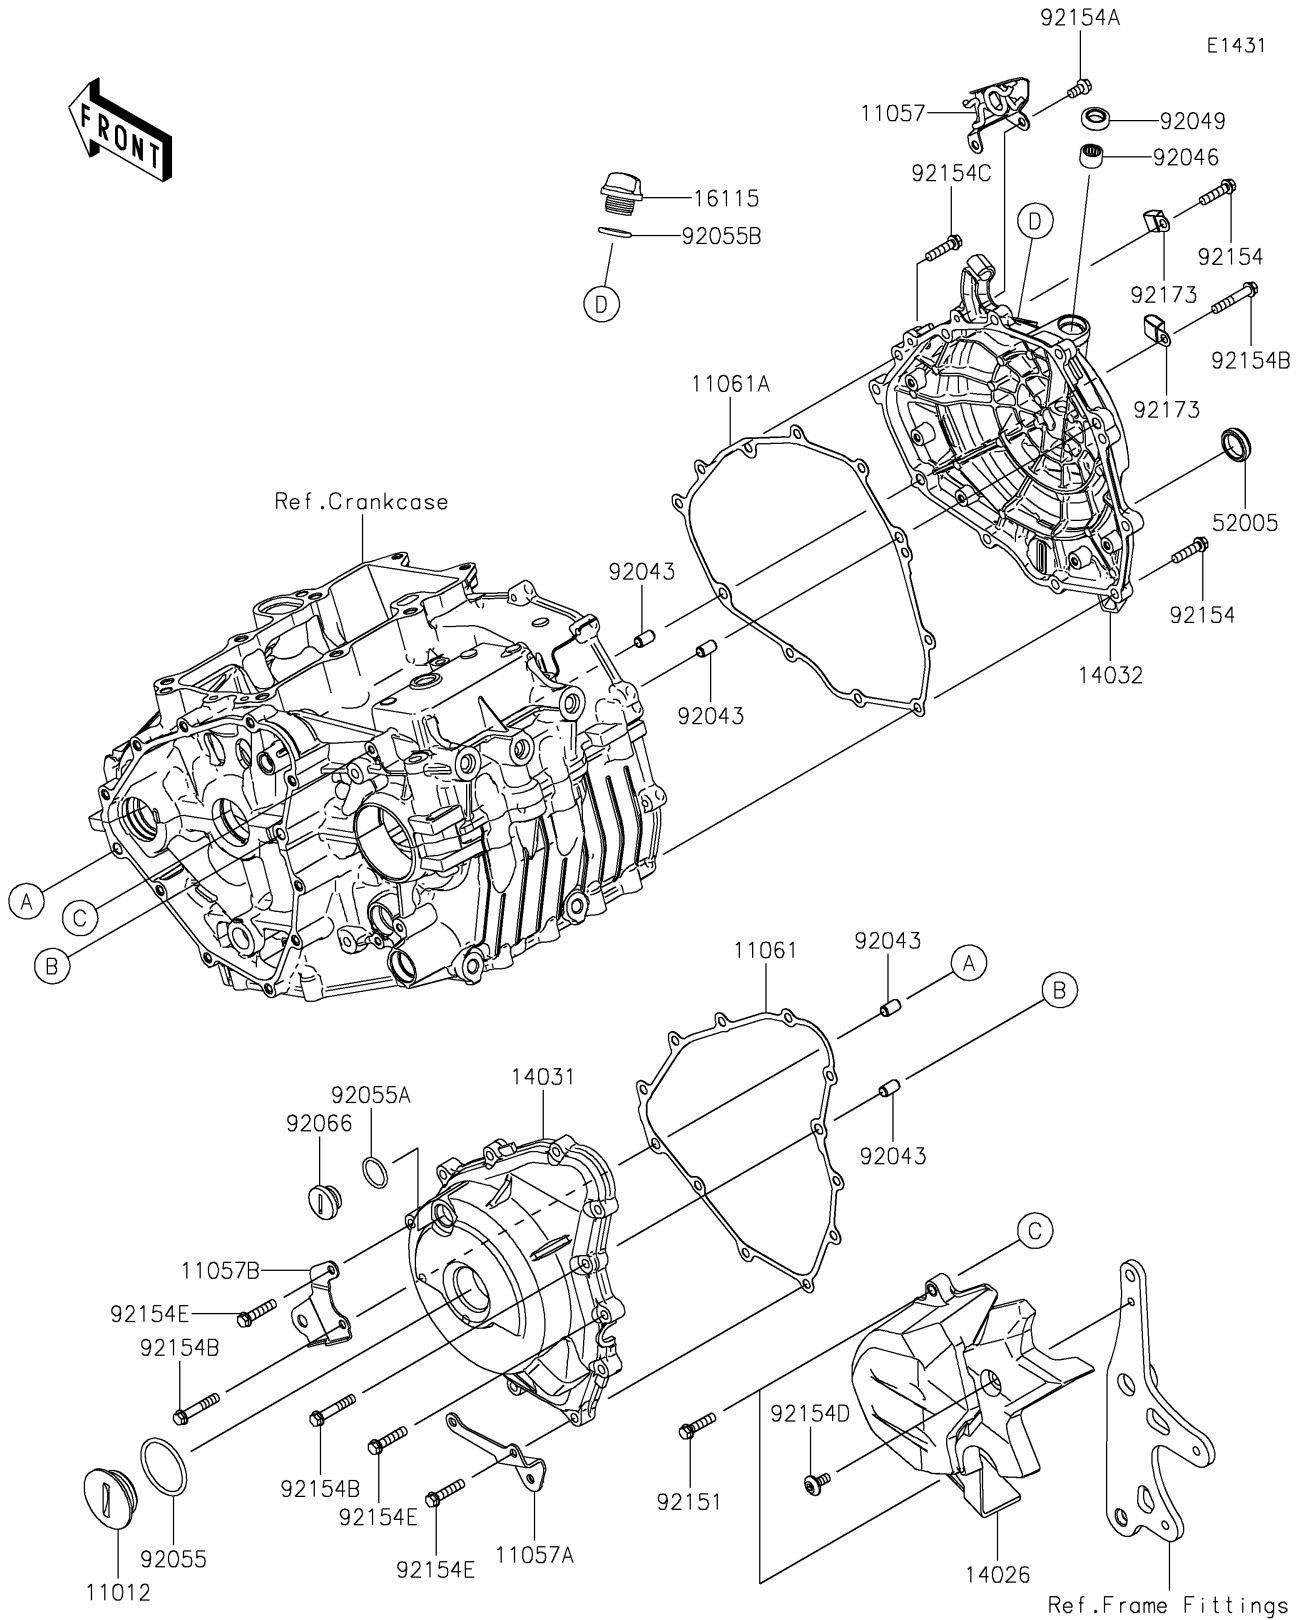

2024 NINJA® 500 KRT EDITION PARTS DIAGRAM

Engine Cover(s)

2024 NINJA® 500 KRT EDITION PARTS LIST

Engine Cover(s)

ITEM NAME	PART NUMBER	QUANTITY
CAP (Ref # 11012)	11012-1362	1
BRACKET (Ref # 11057)	11057-1231	1
BRACKET (Ref # 11057A)	11057-1256	1
BRACKET (Ref # 11057B)	11057-1416	1
GASKET,GENERATOR COVER (Ref # 11061)	11061-1252	1
GASKET,CLUTCH COVER (Ref # 11061A)	11061-1253	1
COVER-CHAIN (Ref # 14026)	14026-0141	1
COVER-GENERATOR (Ref # 14031)	14031-0618	1
COVER-CLUTCH (Ref # 14032)	14032-0656	1
CAP-OIL FILLER (Ref # 16115)	16115-1053	1
GAUGE,OIL LEVEL (Ref # 52005)	52005-1009	1
PIN,6.2X8X14 (Ref # 92043)	92043-1263	4
BEARING-NEEDLE,HK1210FM (Ref # 92046)	92046-0034	1
SEAL-OIL (Ref # 92049)	92049-1560	1
RING-O,39.4X3.1 (Ref # 92055)	92055-0734	1
RING-O,20X2 (Ref # 92055A)	92055-1146	1
RING-O (Ref # 92055B)	92055-1777	1
PLUG (Ref # 92066)	92066-0748	1
BOLT,FLANGED-SMALL,6X25 (Ref # 92151)	92151-1930	2
BOLT,FLANGED,6X25 (Ref # 92154)	92154-0819	9
BOLT,FLANGED,6X12 (Ref # 92154A)	92154-1777	2
BOLT,FLANGED,6X35 (Ref # 92154B)	92154-1779	3
BOLT,FLANGED,6X25 (Ref # 92154C)	92154-2734	1
BOLT,SOCKET,6X14 (Ref # 92154D)	92154-2735	1
BOLT,FLANGED,6X28 (Ref # 92154E)	92154-2788	10
CLAMP (Ref # 92173)	92173-1828	2