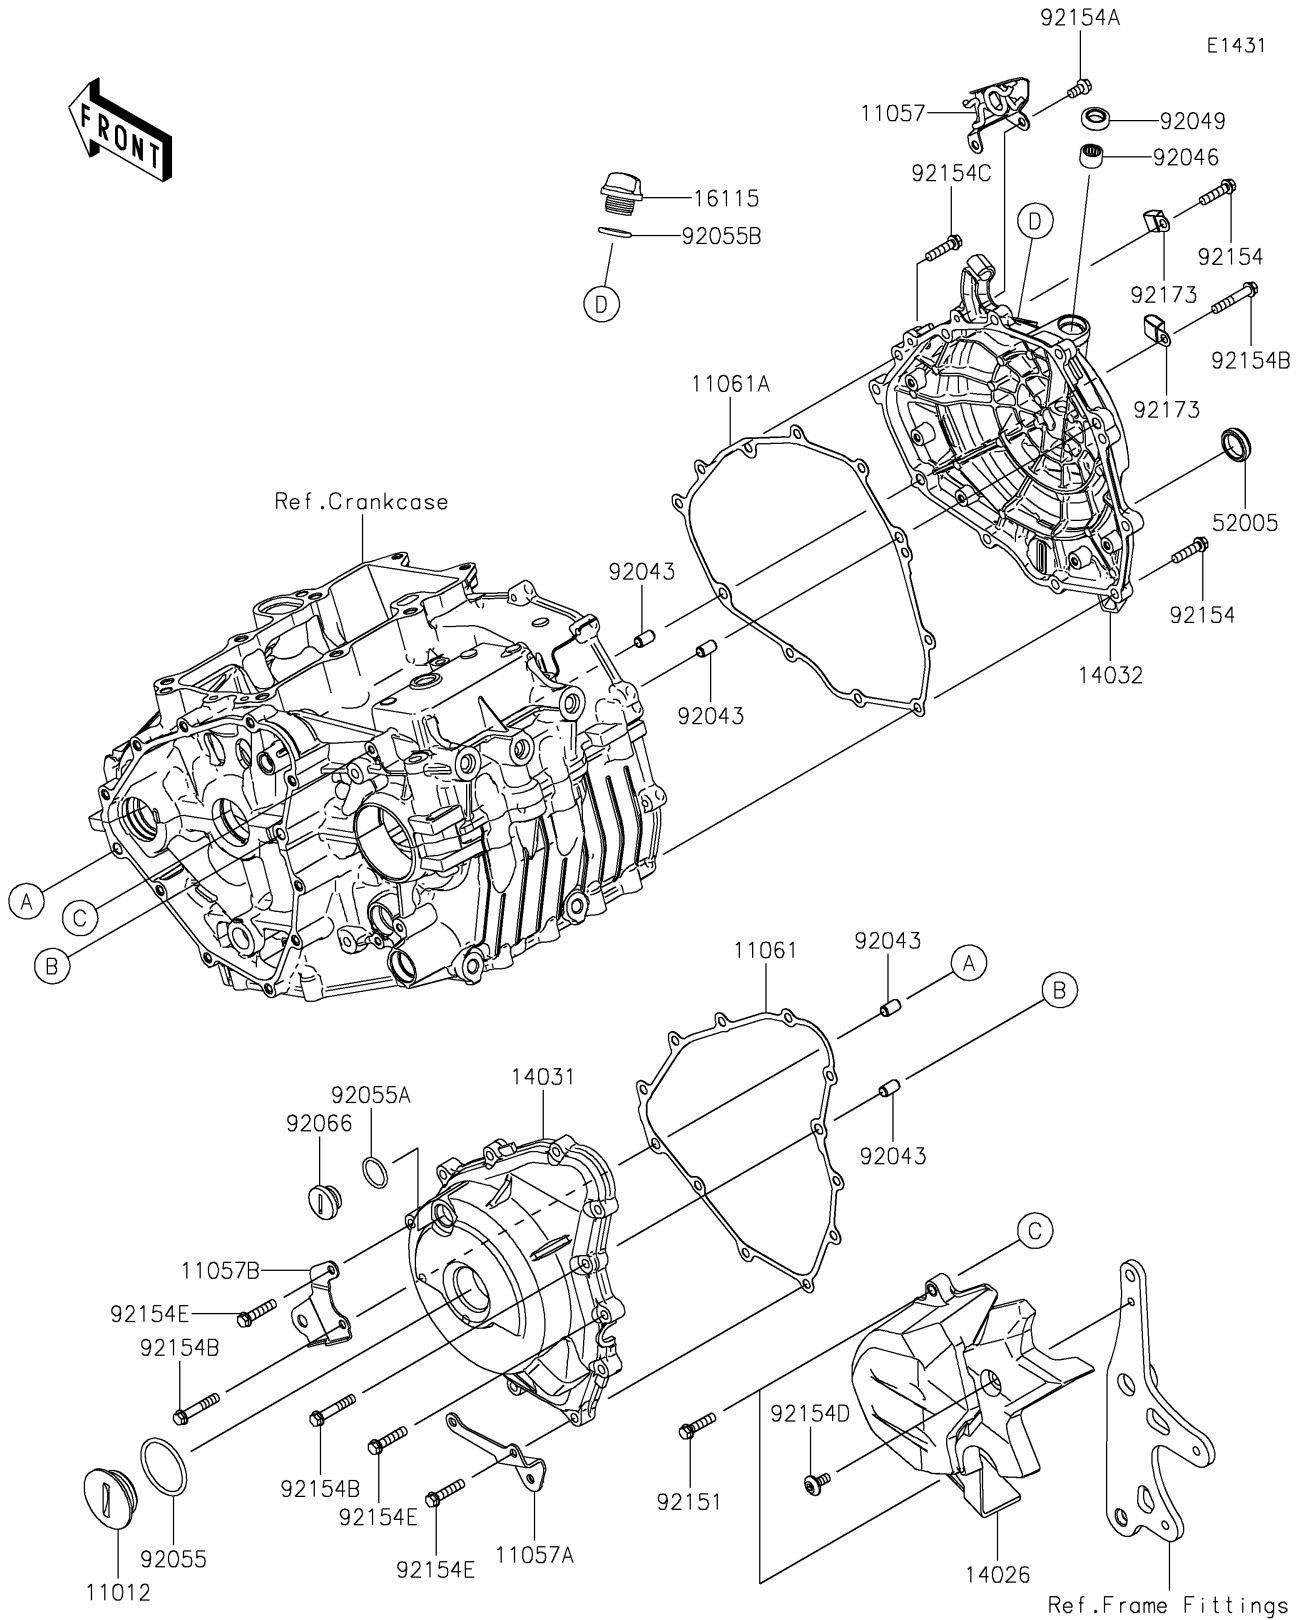

# 2024 Ninja 500 PARTS DIAGRAM

Engine Cover(s)

## 2024 Ninja 500 PARTS LIST

### Engine Cover(s)

ITEM NAME	PART NUMBER	QUANTITY
CAP (Ref # 11012)	11012-1362	1
BRACKET (Ref # 11057)	11057-1231	1
BRACKET (Ref # 11057A)	11057-1256	1
BRACKET (Ref # 11057B)	11057-1416	1
GASKET,GENERATOR COVER (Ref # 11061)	11061-1252	1
GASKET,CLUTCH COVER (Ref # 11061A)	11061-1253	1
COVER-CHAIN (Ref # 14026)	14026-0141	1
COVER-GENERATOR (Ref # 14031)	14031-0618	1
COVER-CLUTCH (Ref # 14032)	14032-0656	1
CAP-OIL FILLER (Ref # 16115)	16115-1053	1
GAUGE,OIL LEVEL (Ref # 52005)	52005-1009	1
PIN,6.2X8X14 (Ref # 92043)	92043-1263	4
BEARING-NEEDLE,HK1210FM (Ref # 92046)	92046-0034	1
SEAL-OIL (Ref # 92049)	92049-1560	1
RING-O,39.4X3.1 (Ref # 92055)	92055-0734	1
RING-O,20X2 (Ref # 92055A)	92055-1146	1
RING-O (Ref # 92055B)	92055-1777	1
PLUG (Ref # 92066)	92066-0748	1
BOLT,FLANGED-SMALL,6X25 (Ref # 92151)	92151-1930	2
BOLT,FLANGED,6X25 (Ref # 92154)	92154-0819	9
BOLT,FLANGED,6X12 (Ref # 92154A)	92154-1777	2
BOLT,FLANGED,6X35 (Ref # 92154B)	92154-1779	3
BOLT,FLANGED,6X25 (Ref # 92154C)	92154-2734	1
BOLT,SOCKET,6X14 (Ref # 92154D)	92154-2735	1
BOLT,FLANGED,6X28 (Ref # 92154E)	92154-2788	10
CLAMP (Ref # 92173)	92173-1828	2