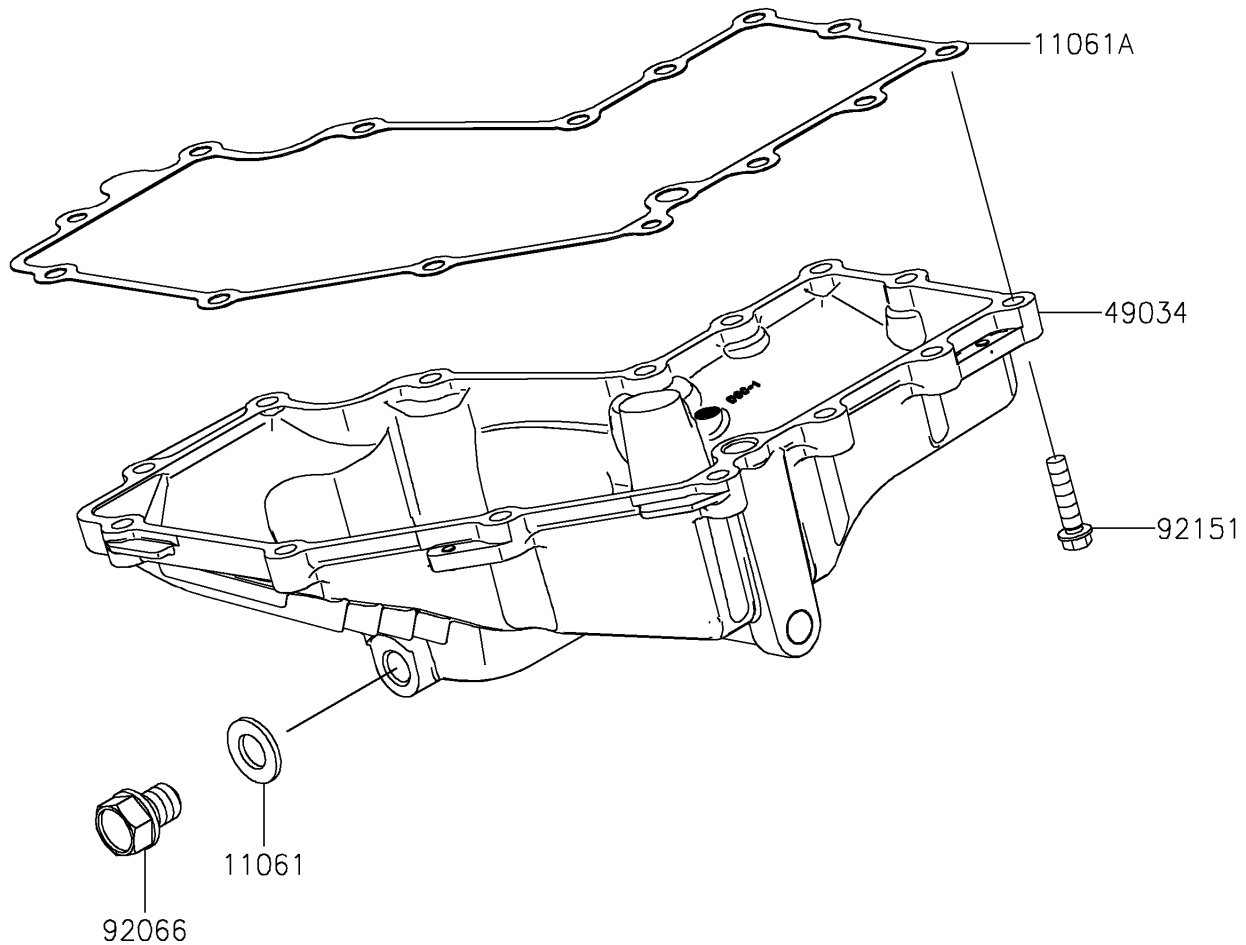

2025 Ninja 500 PARTS DIAGRAM

Oil Pan

E1434

2025 Ninja 500 PARTS LIST

Oil Pan

| ITEM NAME | PART NUMBER | QUANTITY |
|---------------------------------------|-------------|----------|
| GASKET,12X22X2 (Ref # 11061) | 11061-0417 | 1 |
| GASKET,OILPAN (Ref # 11061A) | 11061-1251 | 1 |
| PAN-OIL (Ref # 49034) | 49034-0568 | 1 |
| PLUG,OIL DRAIN,12X15 (Ref # 92066) | 92066-0767 | 1 |
| BOLT,FLANGED-SMALL,6X25 (Ref # 92151) | 92151-1930 | 14 |