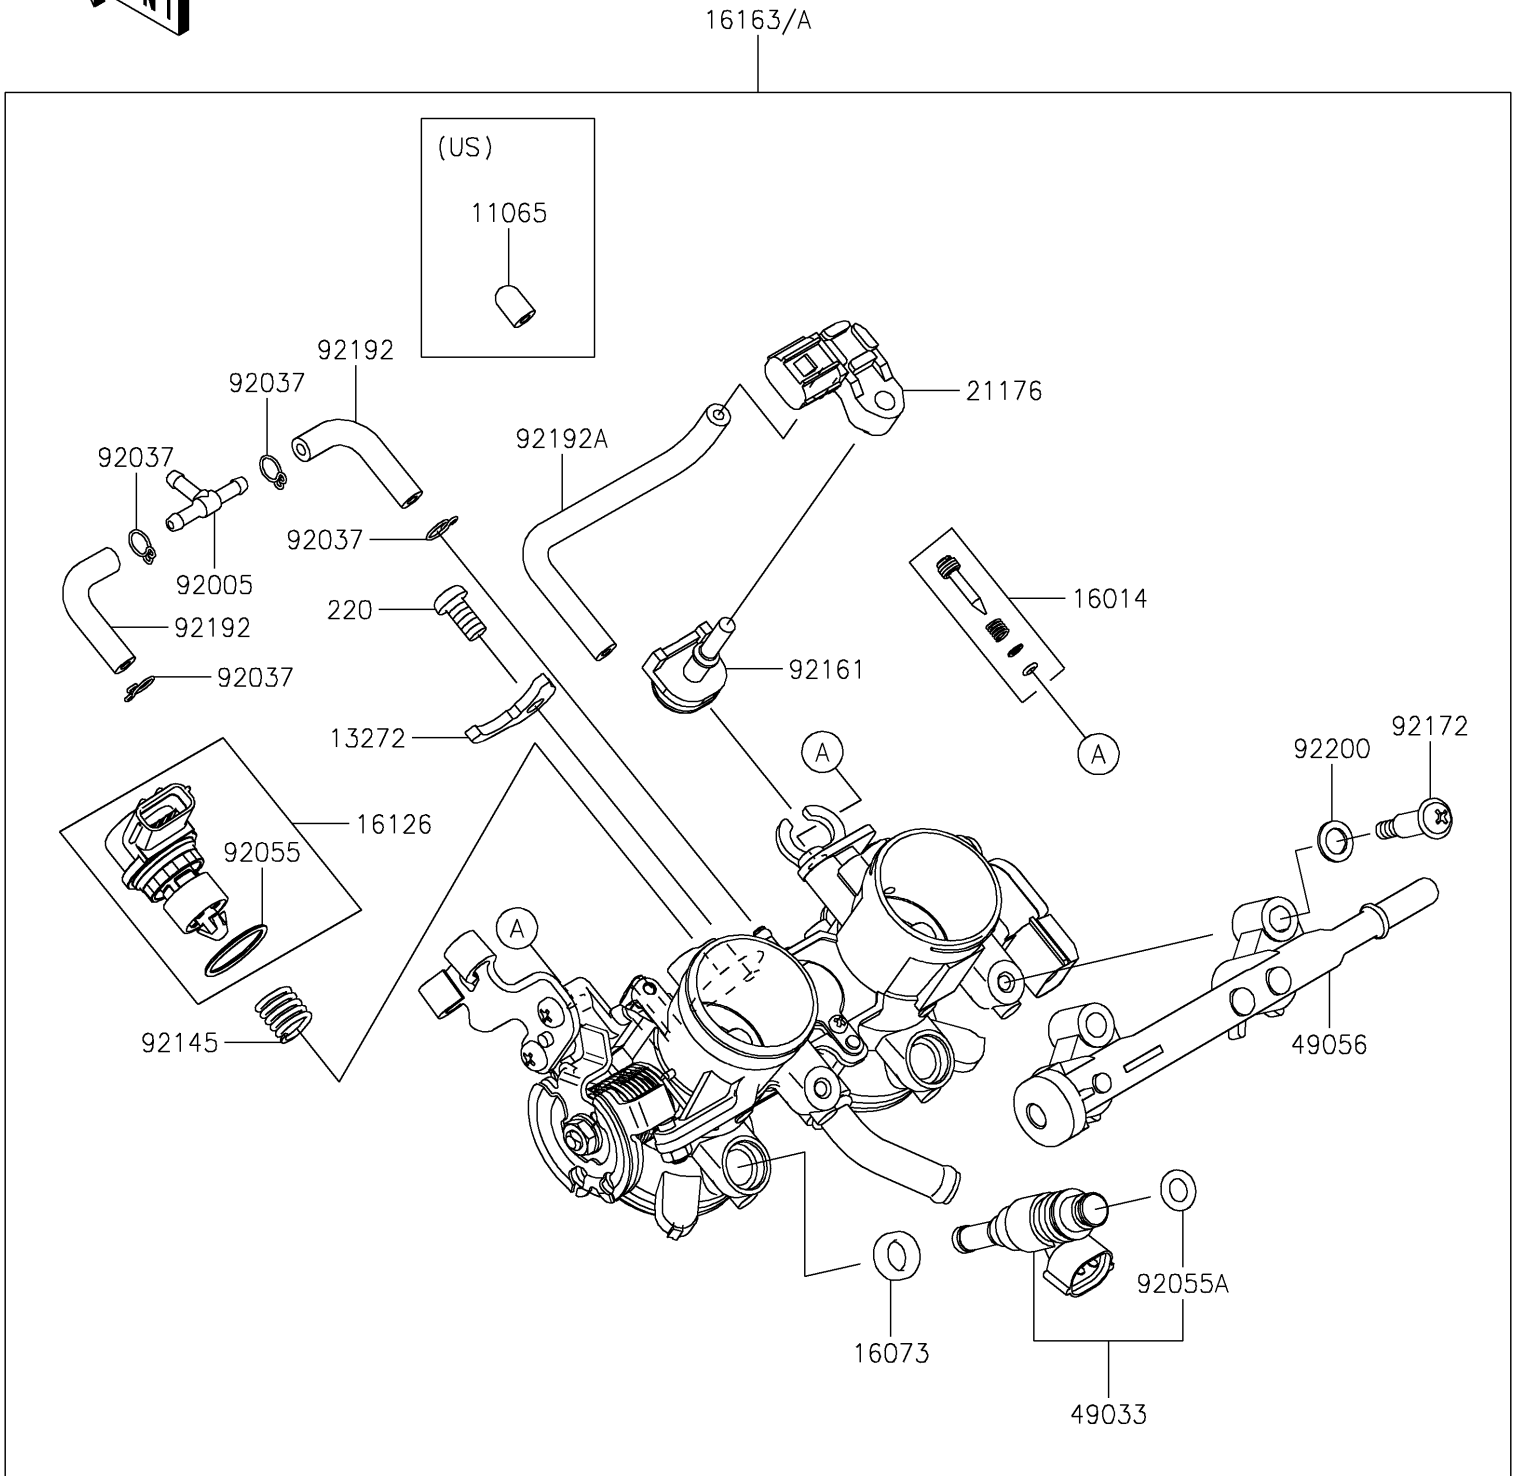

2024 Ninja 500 PARTS DIAGRAM

Throttle

E1510

2024 Ninja 500 PARTS LIST

Throttle

ITEM NAME	PART NUMBER	QUANTITY
CAP (Ref # 11065)	11065-0072	2
PLATE (Ref # 13272)	13272-2558	1
SCREW-PILOT AIR (Ref # 16014)	16014-0022	2
INSULATOR (Ref # 16073)	16073-0866	2
VALVE,ISC (Ref # 16126)	16126-0748	1
THROTTLE-ASSY (Ref # 16163)	16163-1267	1
THROTTLE-ASSY (Ref # 16163A)	16163-1295	1
SENSOR,PRESSURE (Ref # 21176)	21176-0906	1
NOZZLE-INJECTION (Ref # 49033)	49033-0047	2
PIPE-INJECTION (Ref # 49056)	49056-0050	1
FITTING (Ref # 92005)	92005-1380	1
CLAMP,TUBE (Ref # 92037)	92037-1124	4
RING-O (Ref # 92055)	92055-0907	1
RING-O,REGULATOR-FUEL (Ref # 92055A)	92055-2187	2
SPRING (Ref # 92145)	92145-1826	1
DAMPER (Ref # 92161)	92161-2438	1
SCREW (Ref # 92172)	92172-1257	2
TUBE,3.5X7.5X55 (Ref # 92192)	92192-1349	2
TUBE (Ref # 92192A)	92192-1906	1
WASHER (Ref # 92200)	92200-3807	2
SCREW-PAN-CROS,6X12 (Ref # 220)	220AA0612	1
CLAMP,TUBE (Ref # 92037)	92037-1124	2