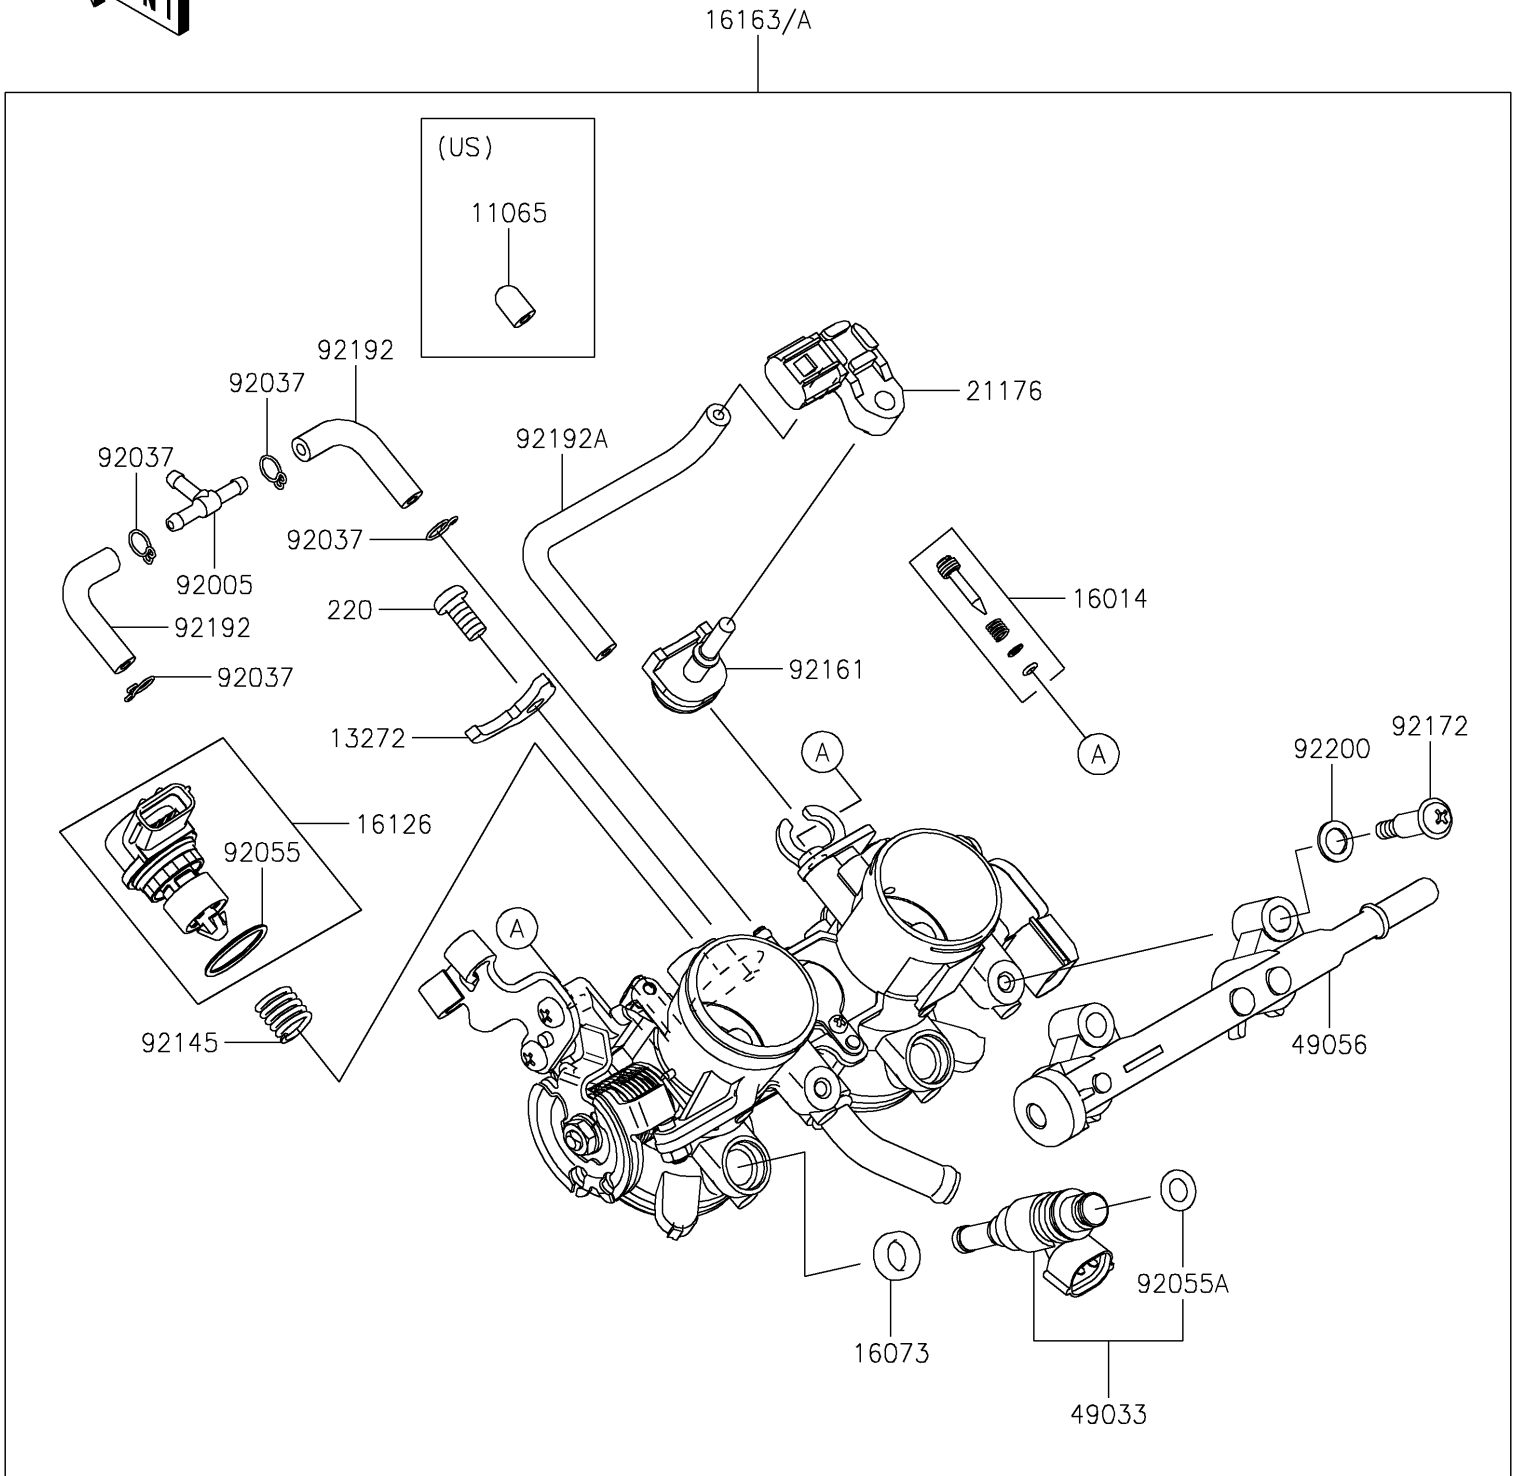

# 2025 NINJA® 500 KRT EDITION PARTS DIAGRAM

Throttle

E1510

## 2025 NINJA® 500 KRT EDITION PARTS LIST

### Throttle

ITEM NAME	PART NUMBER	QUANTITY
PLATE (Ref # 13272)	13272-2558	1
SCREW-PILOT AIR (Ref # 16014)	16014-0022	2
INSULATOR (Ref # 16073)	16073-0866	2
VALVE,ISC (Ref # 16126)	16126-0748	1
SENSOR,PRESSURE (Ref # 21176)	21176-0906	1
NOZZLE-INJECTION (Ref # 49033)	49033-0047	2
PIPE-INJECTION (Ref # 49056)	49056-0050	1
RING-O (Ref # 92055)	92055-0907	1
RING-O,REGULATOR-FUEL (Ref # 92055A)	92055-2187	2
SPRING (Ref # 92145)	92145-1826	1
DAMPER (Ref # 92161)	92161-2438	1
SCREW (Ref # 92172)	92172-1257	2
TUBE (Ref # 92192A)	92192-1906	1
WASHER (Ref # 92200)	92200-3807	2
SCREW-PAN-CROS,6X12 (Ref # 220)	220AA0612	1