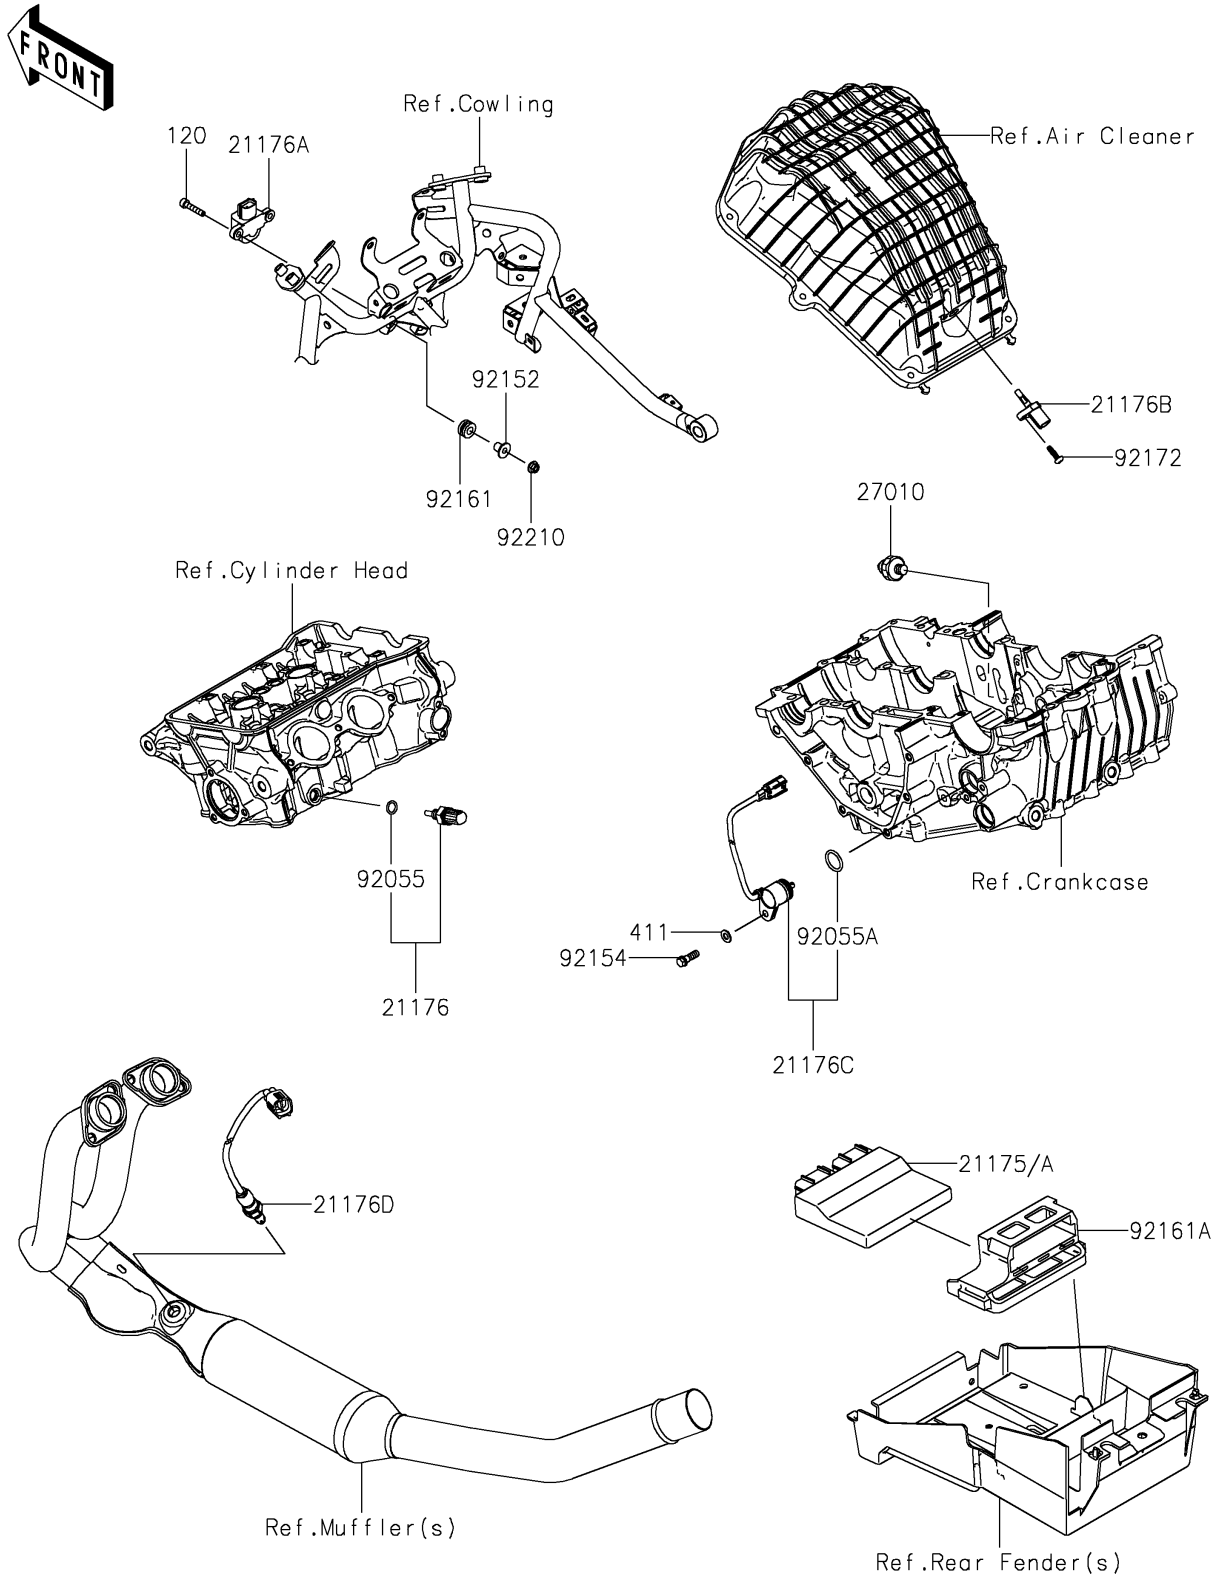

2024 Ninja 500 PARTS DIAGRAM

Fuel Injection

E1530

2024 Ninja 500 PARTS LIST

Fuel Injection

ITEM NAME	PART NUMBER	QUANTITY
CONTROL UNIT-ELECTRONIC (Ref # 21175)	21175-1982	1
CONTROL UNIT-ELECTRONIC (Ref # 21175A)	21175-1983	1
SENSOR,WATER TEMP (Ref # 21176)	21176-0009	1
SENSOR,VEHICLE-DOWN (Ref # 21176A)	21176-0026	1
SENSOR,AIR TEMPERATURE (Ref # 21176B)	21176-0048	1
SENSOR,GEAR POSITION (Ref # 21176C)	21176-0852	1
SENSOR,OXYGEN (Ref # 21176D)	21176-1202	1
SWITCH,OIL PRESSURE (Ref # 27010)	27010-1313	1
RING-O,9.5X1.9 (Ref # 92055)	92055-0016	1
RING-O (Ref # 92055A)	92055-0917	1
COLLAR,5.6X8X11.2 (Ref # 92152)	92152-1562	2
BOLT (Ref # 92154)	92154-3764	1
DAMPER,8X16X8.6 (Ref # 92161)	92161-0685	2
DAMPER (Ref # 92161A)	92161-2437	1
SCREW,TAPPING,5X16 (Ref # 92172)	92172-0790	1
NUT,FLANGED,5MM (Ref # 92210)	92210-0007	2
BOLT-SOCKET,5X25 (Ref # 120)	120CA0525	2
WASHER-PLAIN,6MM (Ref # 411)	411AA0600	1