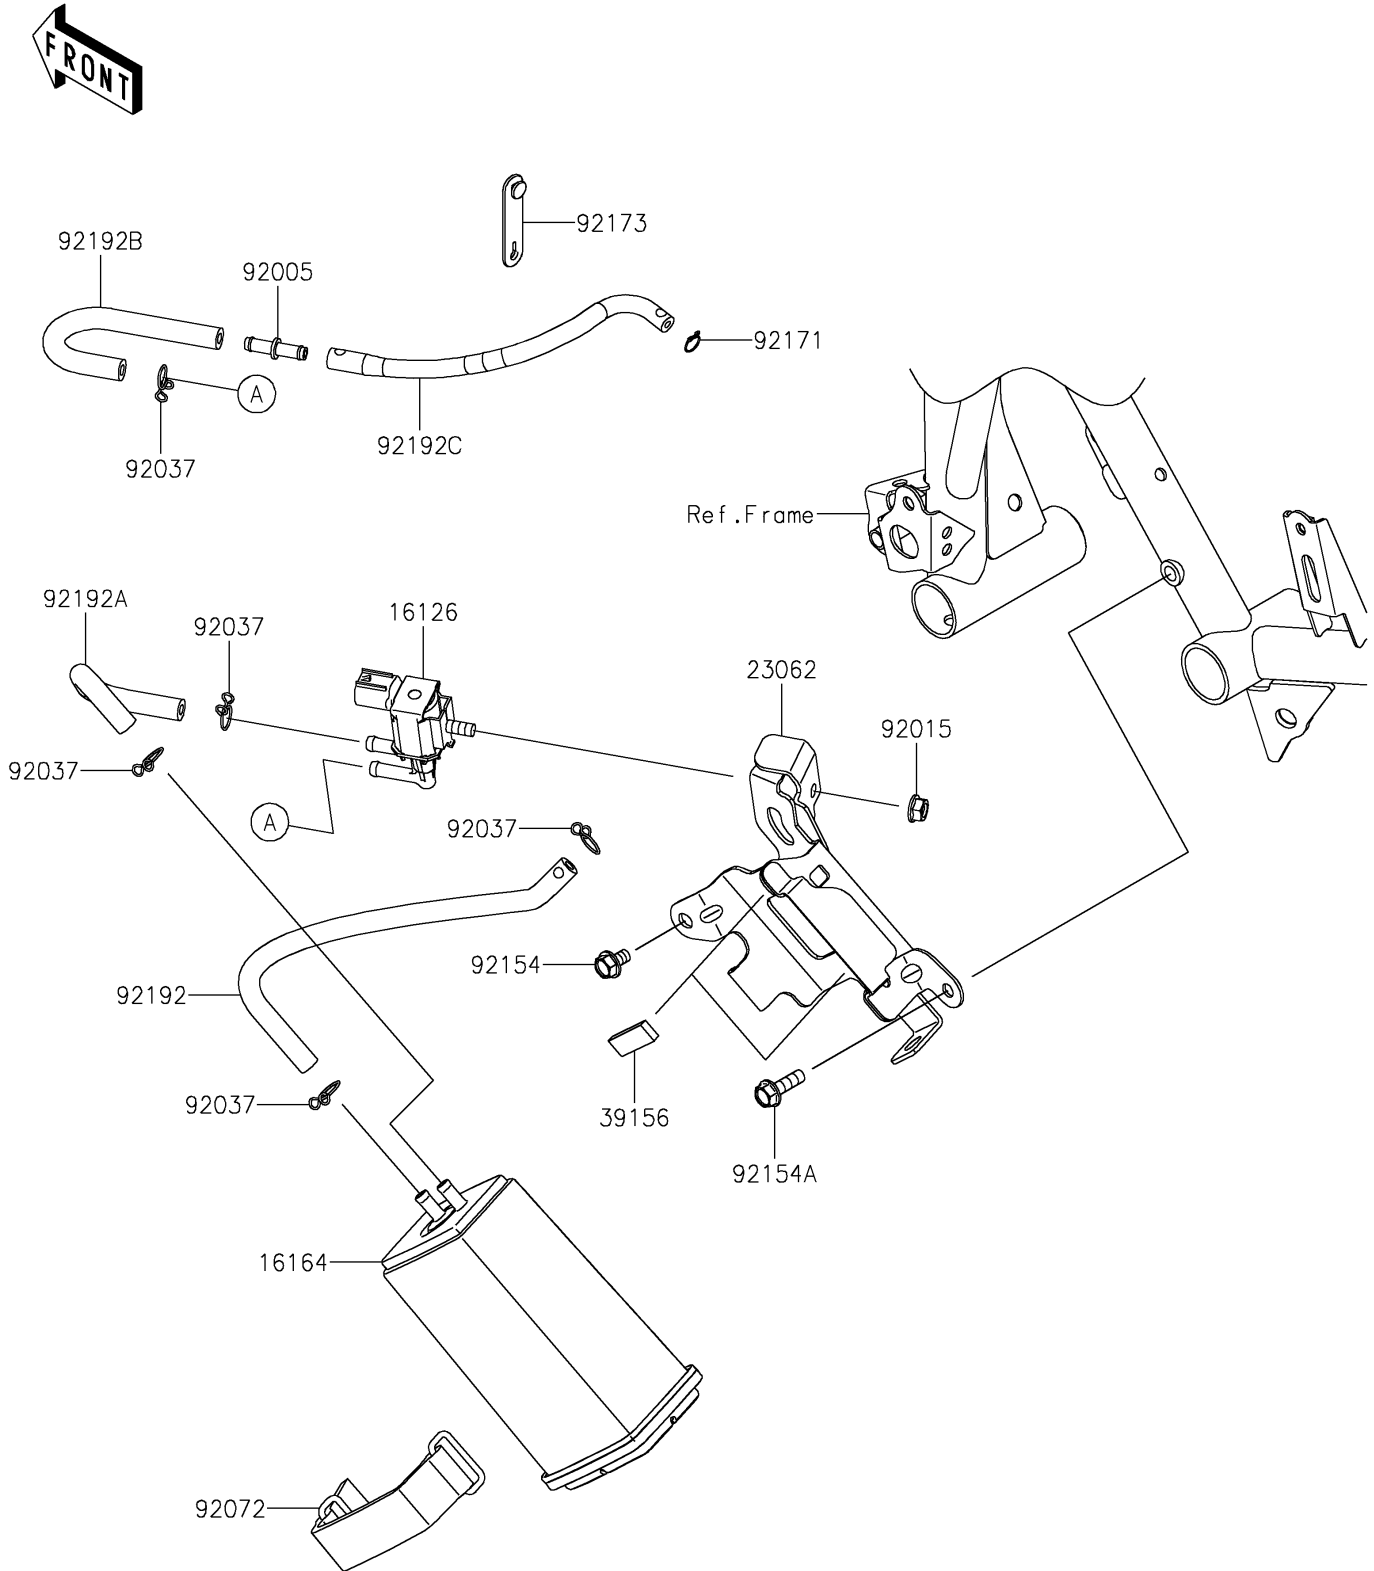

# 2024 NINJA<sup>®</sup> 500 PARTS DIAGRAM

Fuel Evaporative System(CA)

E1650

## 2024 NINJA® 500 PARTS LIST

### Fuel Evaporative System(CA)

ITEM NAME	PART NUMBER	QUANTITY
VALVE,SOLENOID (Ref # 16126)	16126-0705	1
CANISTER (Ref # 16164)	16164-0012	1
BRACKET-COMP,CANISTER (Ref # 23062)	23062-0949	1
PAD,10X30X4 (Ref # 39156)	39156-0927	2
FITTING (Ref # 92005)	92005-0721	1
NUT,FLANGED,6MM (Ref # 92015)	92015-1367	1
CLAMP,TUBE (Ref # 92037)	92037-147	5
BAND,CANISTER (Ref # 92072)	92072-0815	1
BOLT,FLANGED,6X10 (Ref # 92154)	92154-2939	1
BOLT-FLANGED,6X20 (Ref # 92154A)	92154-3812	1
CLAMP (Ref # 92171)	92171-0573	1
CLAMP (Ref # 92173)	92173-2198	1
TUBE,FUEL TANK-CANISTER (Ref # 92192)	92192-1806	1
TUBE,CANISTER-VALVE SOLENOID (Ref # 92192A)	92192-1807	1
TUBE,SOLENOID VALVE-FITTING (Ref # 92192B)	92192-1808	1
TUBE,FITTING-THROTTLE BODY (Ref # 92192C)	92192-1920	1