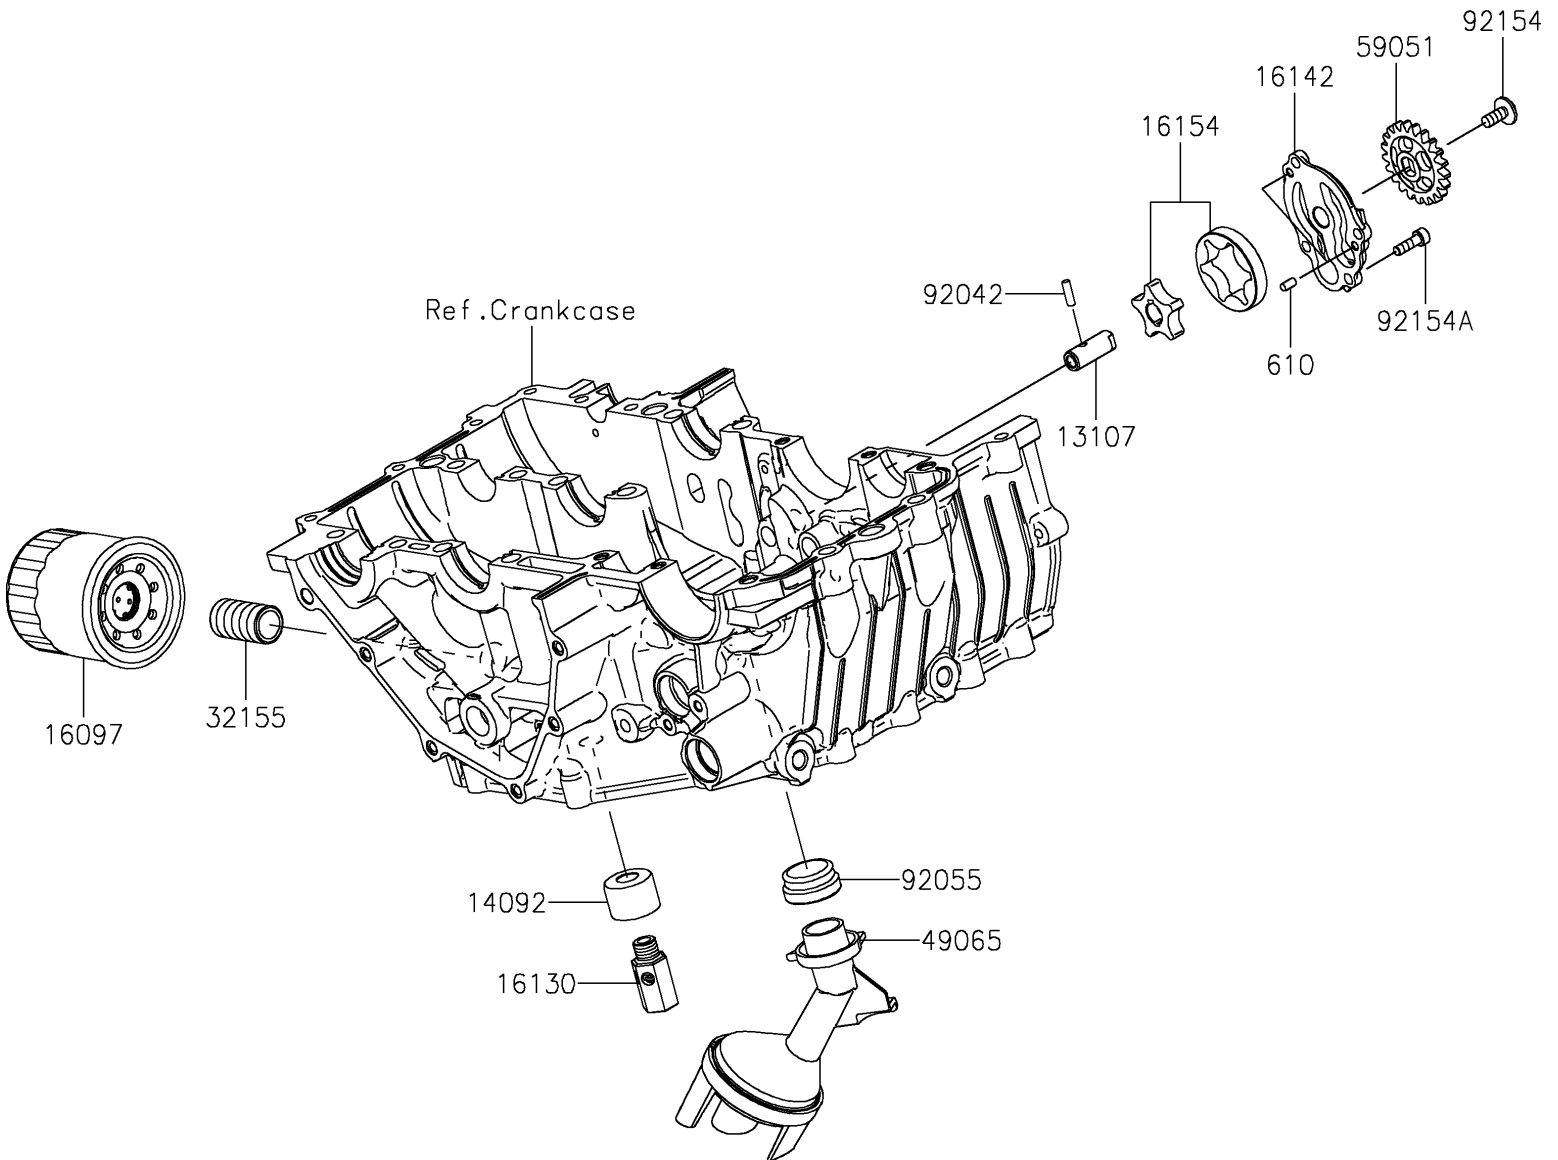

# 2024 Ninja 500 PARTS DIAGRAM

Oil Pump/Oil Filter

E1710

## 2024 Ninja 500 PARTS LIST

### Oil Pump/Oil Filter

ITEM NAME	PART NUMBER	QUANTITY
SHAFT (Ref # 13107)	13107-0905	1
COVER,RELIEF VALVE (Ref # 14092)	14092-1002	1
FILTER-ASSY-OIL (Ref # 16097)	16097-0552	1
VALVE-ASSY-RELIEF (Ref # 16130)	16130-0006	1
COVER-PUMP (Ref # 16142)	16142-0748	1
ROTOR-PUMP (Ref # 16154)	16154-0738	1
PIPE,OIL FILTER (Ref # 32155)	32155-0029	1
FILTER-OIL (Ref # 49065)	49065-0048	1
GEAR-SPUR,OIL PUMP,21T (Ref # 59051)	59051-0797	1
PIN,DOWEL,4X13.8 (Ref # 92042)	92042-030	1
RING-O,OIL FILTER (Ref # 92055)	92055-1354	1
BOLT,SOCKET,6X14 (Ref # 92154)	92154-2731	1
BOLT,SOCKET,5X16 (Ref # 92154A)	92154-2792	4
ROLLER,4X8 (Ref # 610)	610A0408	2