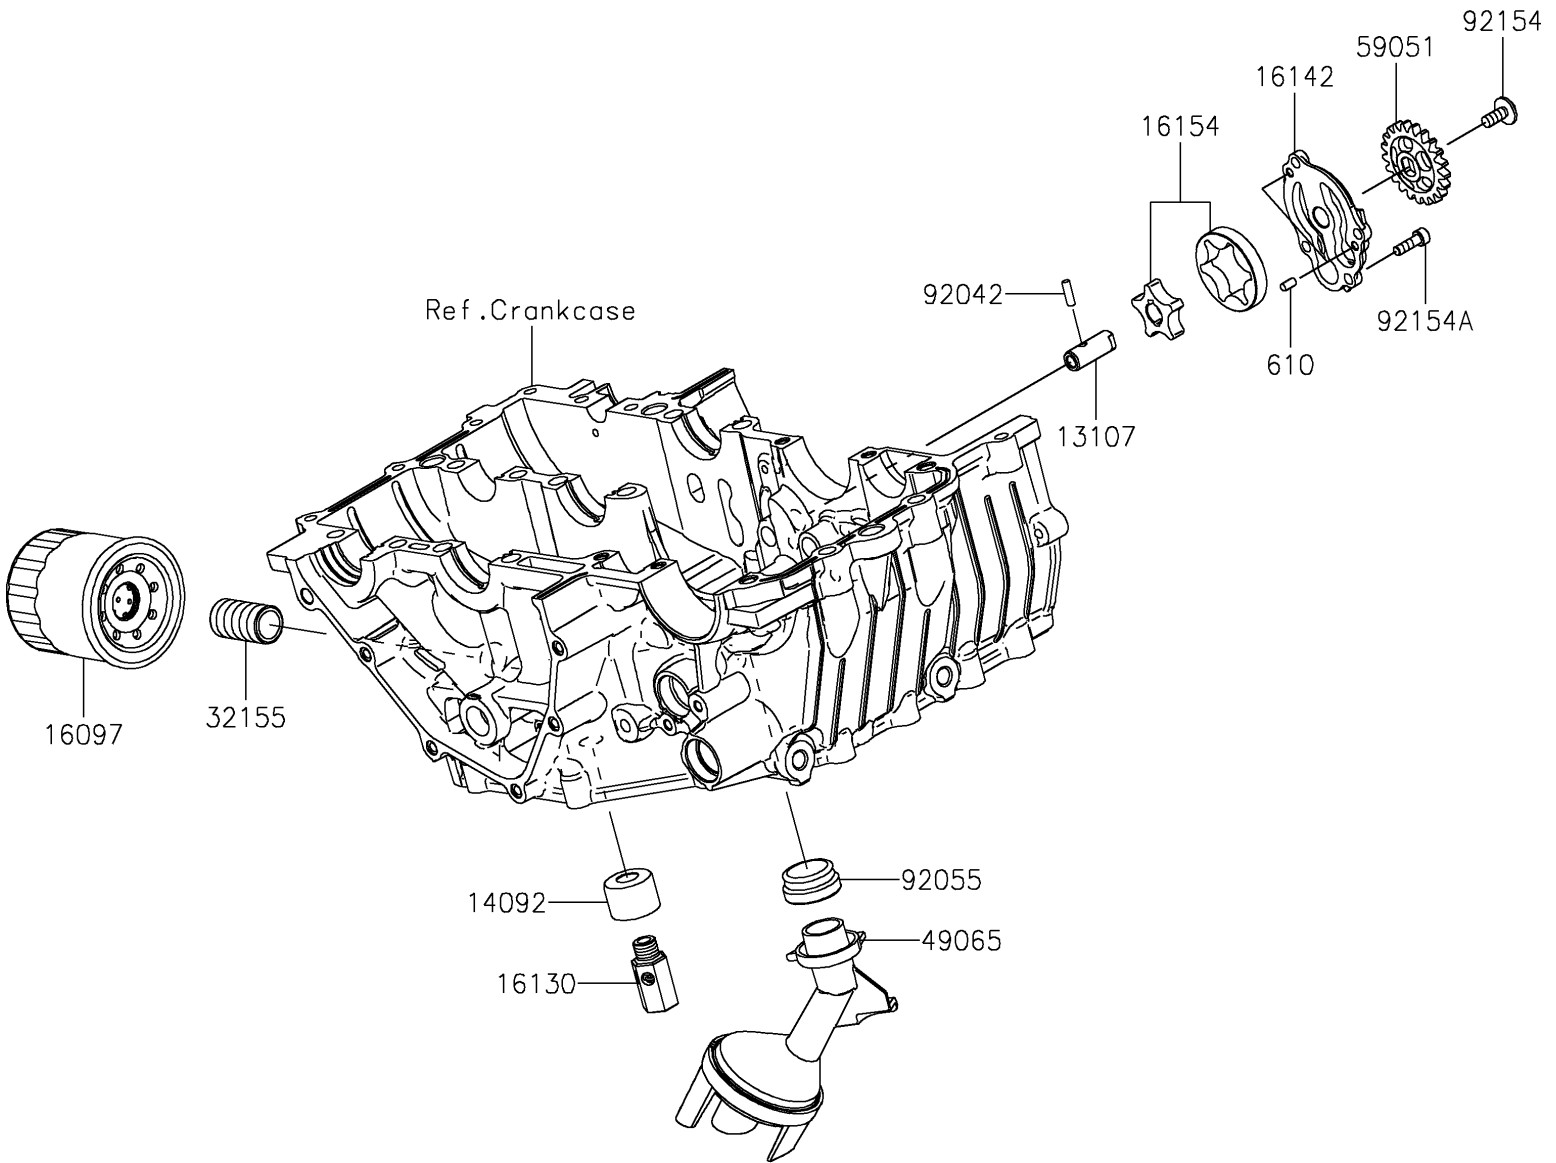

2024 Ninja 500 PARTS DIAGRAM

Oil Pump/Oil Filter

E1710

2024 Ninja 500 PARTS LIST

Oil Pump/Oil Filter

ITEM NAME	PART NUMBER	QUANTITY
SHAFT (Ref # 13107)	13107-0905	1
COVER,RELIEF VALVE (Ref # 14092)	14092-1002	1
FILTER-ASSY-OIL (Ref # 16097)	16097-0552	1
VALVE-ASSY-RELIEF (Ref # 16130)	16130-0006	1
COVER-PUMP (Ref # 16142)	16142-0748	1
ROTOR-PUMP (Ref # 16154)	16154-0738	1
PIPE,OIL FILTER (Ref # 32155)	32155-0029	1
FILTER-OIL (Ref # 49065)	49065-0048	1
GEAR-SPUR,OIL PUMP,21T (Ref # 59051)	59051-0797	1
PIN,DOWEL,4X13.8 (Ref # 92042)	92042-030	1
RING-O,OIL FILTER (Ref # 92055)	92055-1354	1
BOLT,SOCKET,6X14 (Ref # 92154)	92154-2731	1
BOLT,SOCKET,5X16 (Ref # 92154A)	92154-2792	4
ROLLER,4X8 (Ref # 610)	610A0408	2