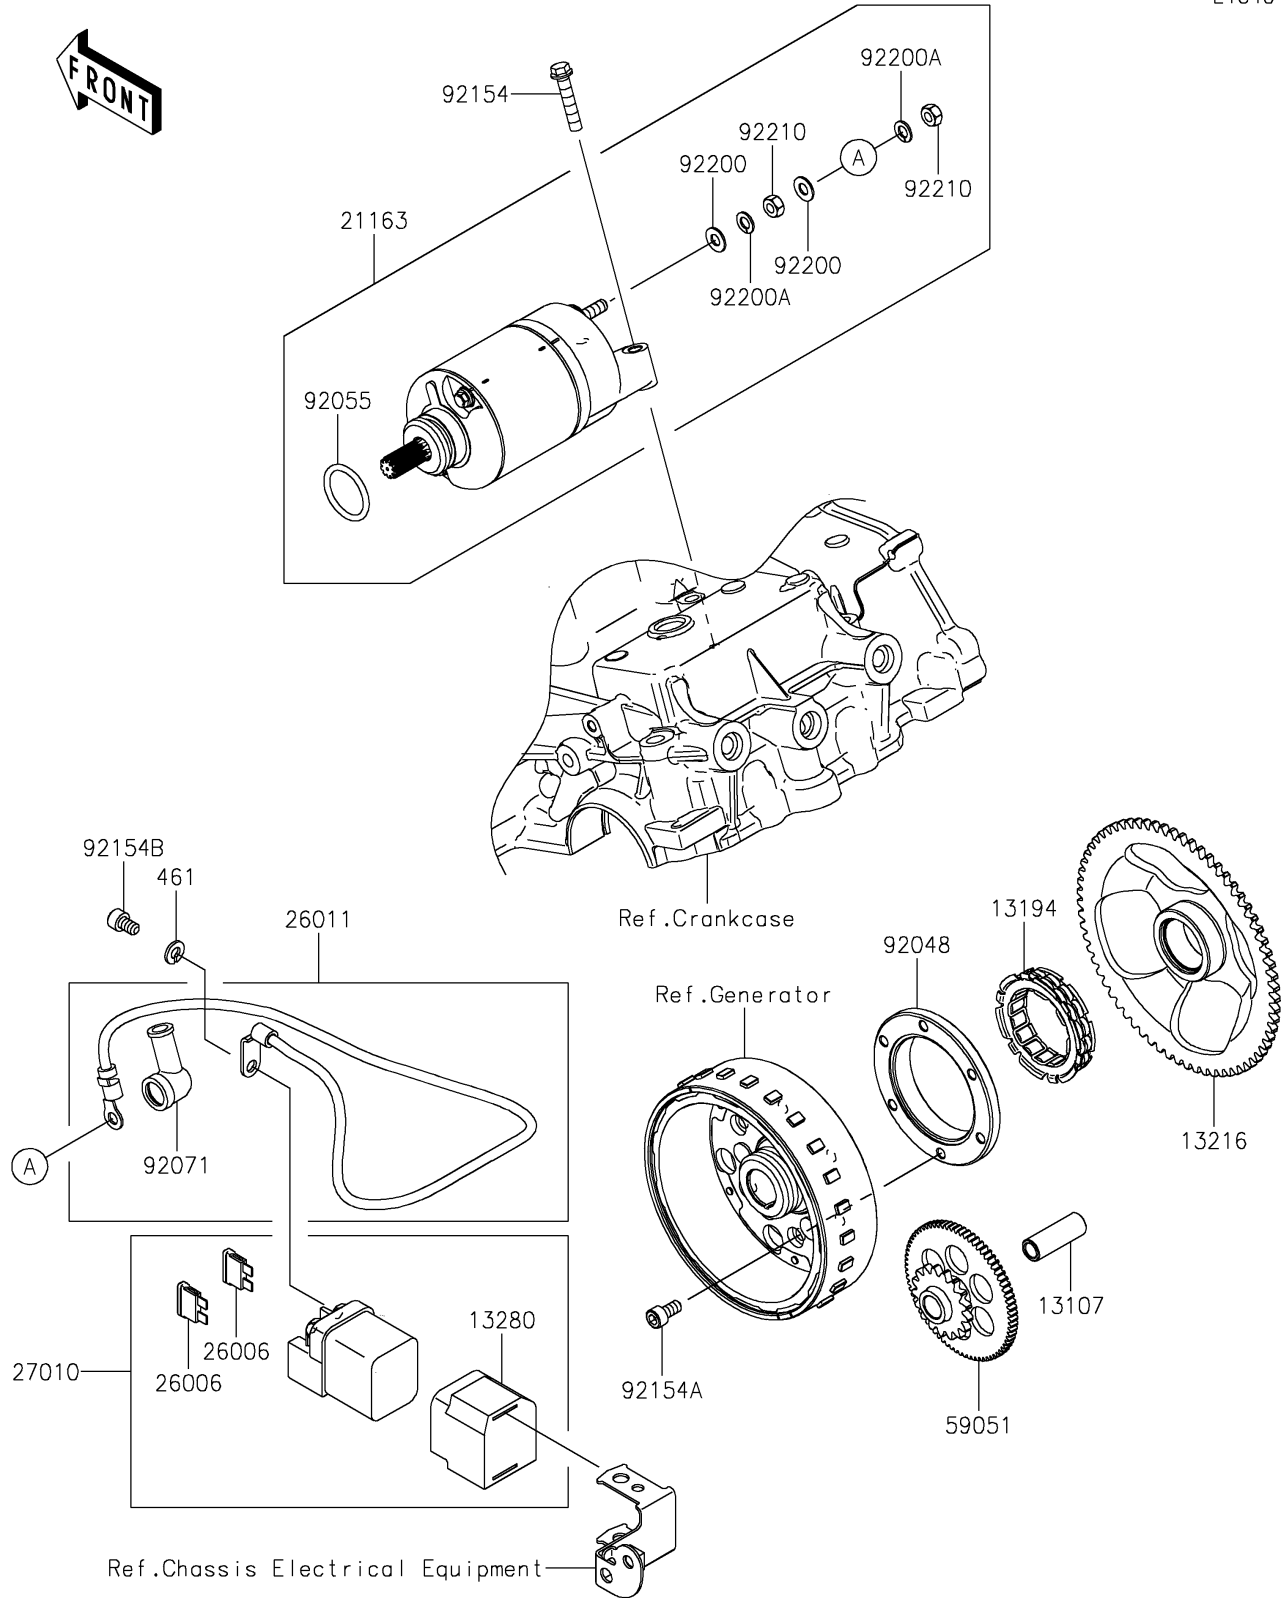

# 2024 NINJA® 500 KRT EDITION PARTS DIAGRAM

## Starter Motor

E1840

## 2024 NINJA® 500 KRT EDITION PARTS LIST

### Starter Motor

ITEM NAME	PART NUMBER	QUANTITY
SHAFT,IDLER (Ref # 13107)	13107-0861	1
CLUTCH-ONEWAY (Ref # 13194)	13194-1096	1
GEAR-COMP,ONEWAY CLUTCH,67T (Ref # 13216)	13216-0895	1
HOLDER (Ref # 13280)	13280-0301	1
STARTER-ELECTRIC (Ref # 21163)	21163-0794	1
FUSE,BLADE,30A,GREEN (Ref # 26006)	26006-1006	2
WIRE-LEAD,STARTER (Ref # 26011)	26011-1867	1
SWITCH,MAGNETIC (Ref # 27010)	27010-0099	1
GEAR-SPUR,IDLER (Ref # 59051)	59051-0799	1
RACE (Ref # 92048)	92048-0024	1
RING-O (Ref # 92055)	92055-0822	1
GROMMET (Ref # 92071)	92071-0787	1
BOLT,FLANGED,6X30 (Ref # 92154)	92154-1773	2
BOLT,SOCKET,6X12 (Ref # 92154A)	92154-1889	6
BOLT,SOCKET,6X10 (Ref # 92154B)	92154-4401	2
WASHER (Ref # 92200)	92200-1678	2
WASHER (Ref # 92200A)	92200-1679	2
NUT (Ref # 92210)	92210-1664	2
WASHER-SPRING,6MM (Ref # 461)	461DA0600	2