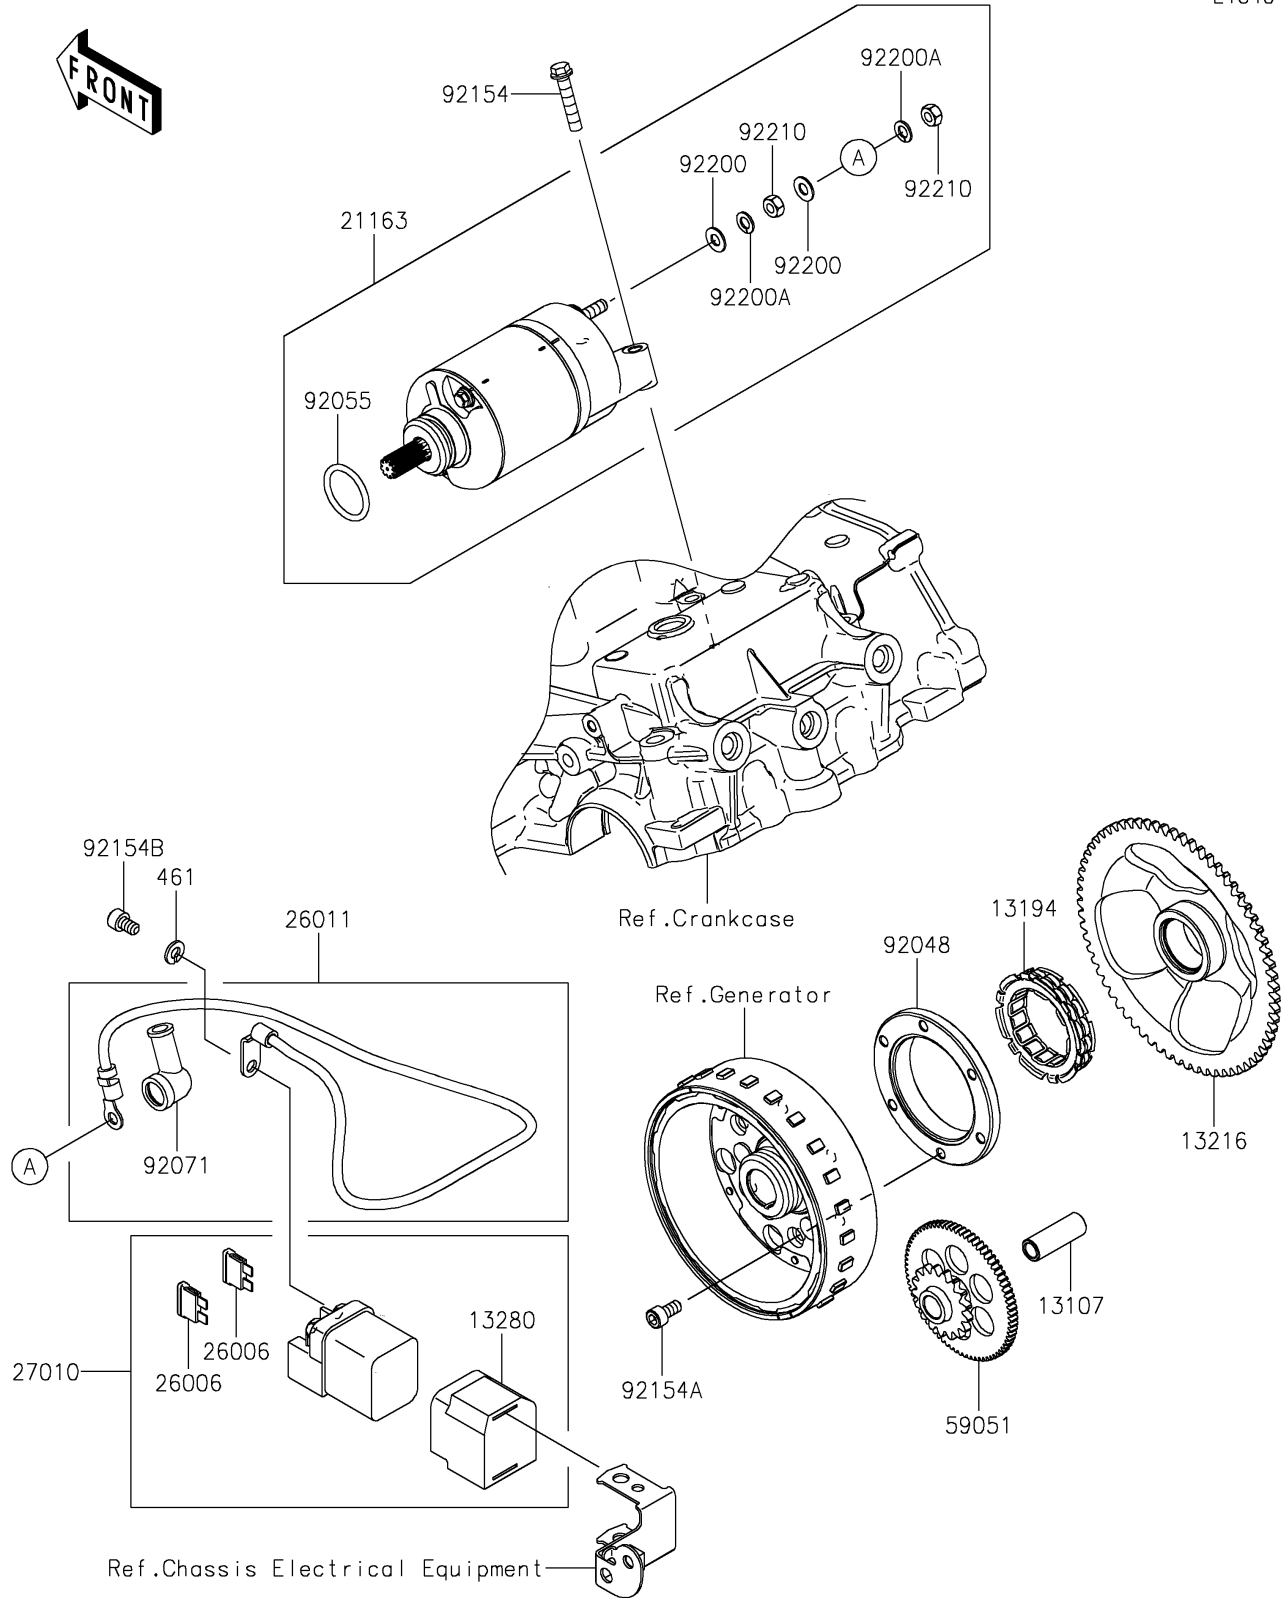

2024 Ninja 500 PARTS DIAGRAM

Starter Motor

E1840

2024 Ninja 500 PARTS LIST

Starter Motor

ITEM NAME	PART NUMBER	QUANTITY
SHAFT,IDLER (Ref # 13107)	13107-0861	1
CLUTCH-ONEWAY (Ref # 13194)	13194-1096	1
GEAR-COMP,ONEWAY CLUTCH,67T (Ref # 13216)	13216-0895	1
HOLDER (Ref # 13280)	13280-0301	1
STARTER-ELECTRIC (Ref # 21163)	21163-0794	1
FUSE,BLADE,30A,GREEN (Ref # 26006)	26006-1006	2
WIRE-LEAD,STARTER (Ref # 26011)	26011-1867	1
SWITCH,MAGNETIC (Ref # 27010)	27010-0099	1
GEAR-SPUR,IDLER (Ref # 59051)	59051-0799	1
RACE (Ref # 92048)	92048-0024	1
RING-O (Ref # 92055)	92055-0822	1
GROMMET (Ref # 92071)	92071-0787	1
BOLT,FLANGED,6X30 (Ref # 92154)	92154-1773	2
BOLT,SOCKET,6X12 (Ref # 92154A)	92154-1889	6
BOLT,SOCKET,6X10 (Ref # 92154B)	92154-4401	2
WASHER (Ref # 92200)	92200-1678	2
WASHER (Ref # 92200A)	92200-1679	2
NUT (Ref # 92210)	92210-1664	2
WASHER-SPRING,6MM (Ref # 461)	461DA0600	2