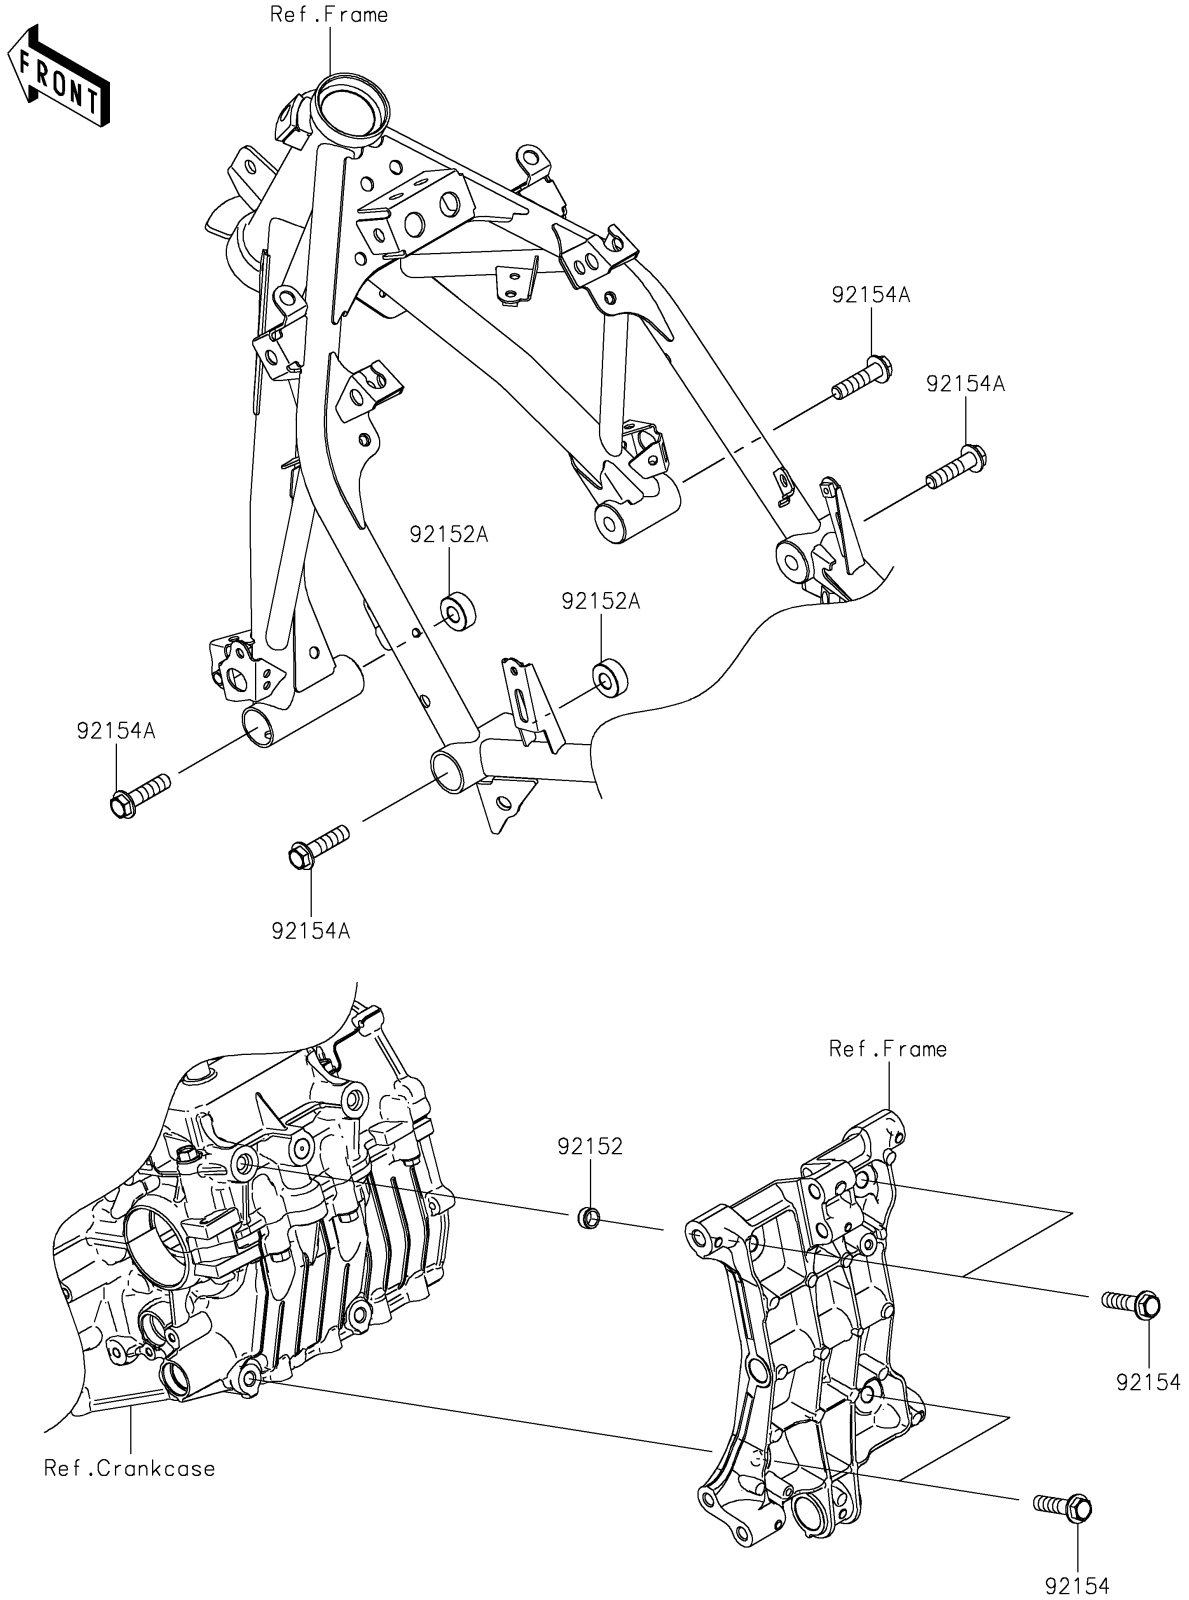

2024 Ninja 500 PARTS DIAGRAM

Engine Mount

F2122

2024 Ninja 500 PARTS LIST

Engine Mount

ITEM NAME	PART NUMBER	QUANTITY
COLLAR,DOWEL PIN (Ref # 92152)	92152-0679	2
COLLAR,11X25X10 (Ref # 92152A)	92152-2397	2
BOLT,FLANGED,10X40 (Ref # 92154)	92154-2812	4
BOLT,FLANGED,10X40 (Ref # 92154A)	92154-7451	4