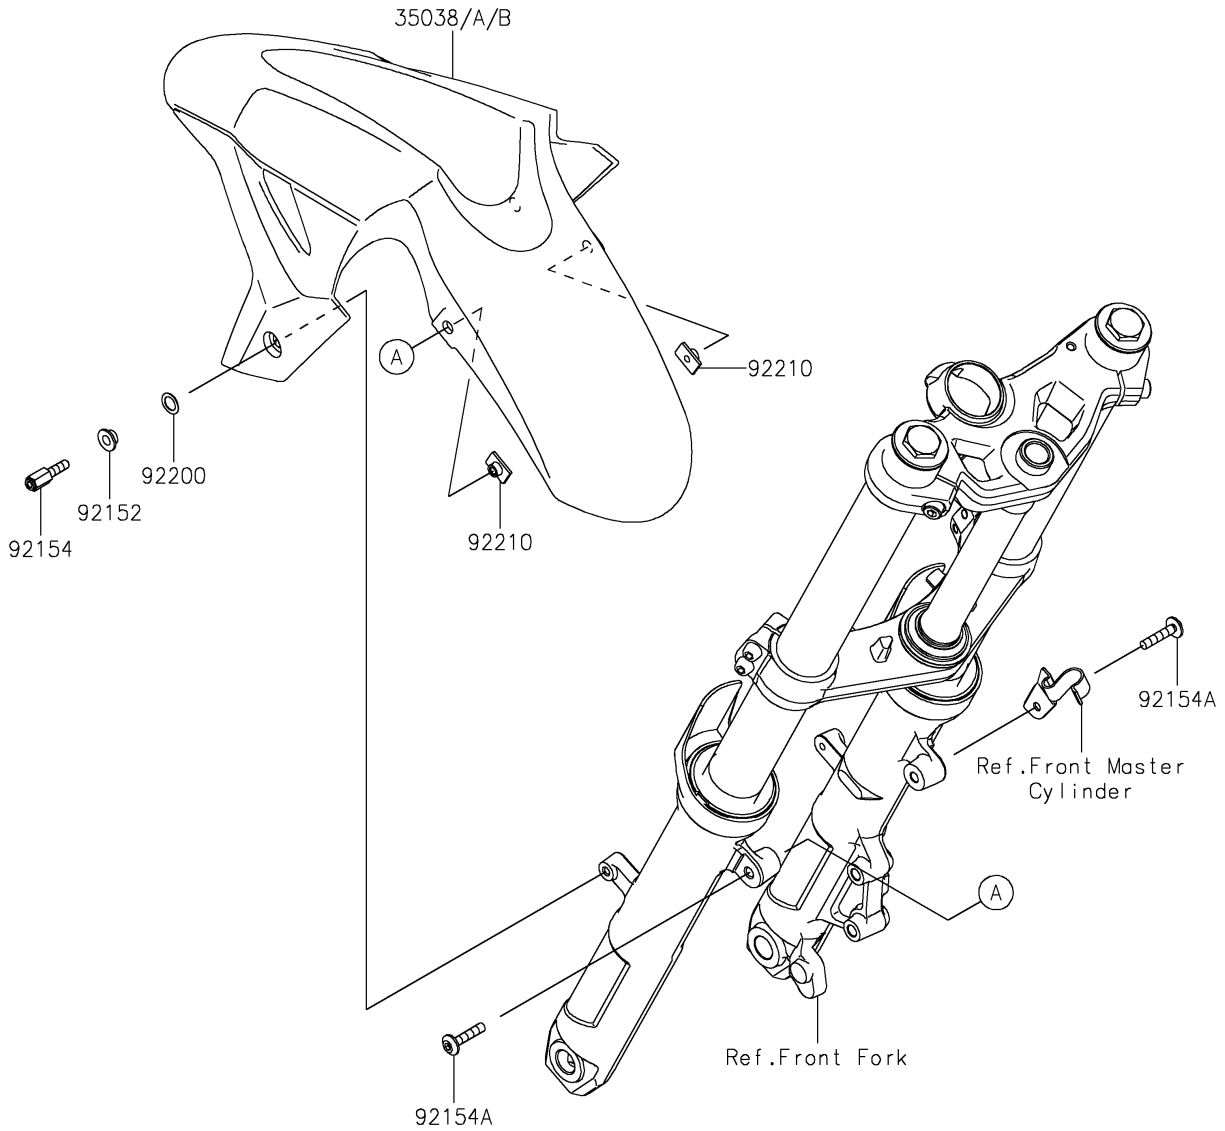

2024 Ninja 500 PARTS DIAGRAM

Front Fender(s)

F2171

2024 Ninja 500 PARTS LIST

Front Fender(s)

ITEM NAME	PART NUMBER	QUANTITY
FENDER-FRONT,M.S.BLACK (Ref # 35038A)	35038-0065-660	1
COLLAR,6.8X10(16)X6.6 (Ref # 92152)	92152-0842	2
BOLT,6X20,WHITE (Ref # 92154)	92154-0884	2
BOLT,SOCKET,6X30 (Ref # 92154A)	92154-4422	2
WASHER,10.4X15.9X0.5 (Ref # 92200)	92200-2525	2
NUT,PLATE,6MM (Ref # 92210)	92210-1352	2