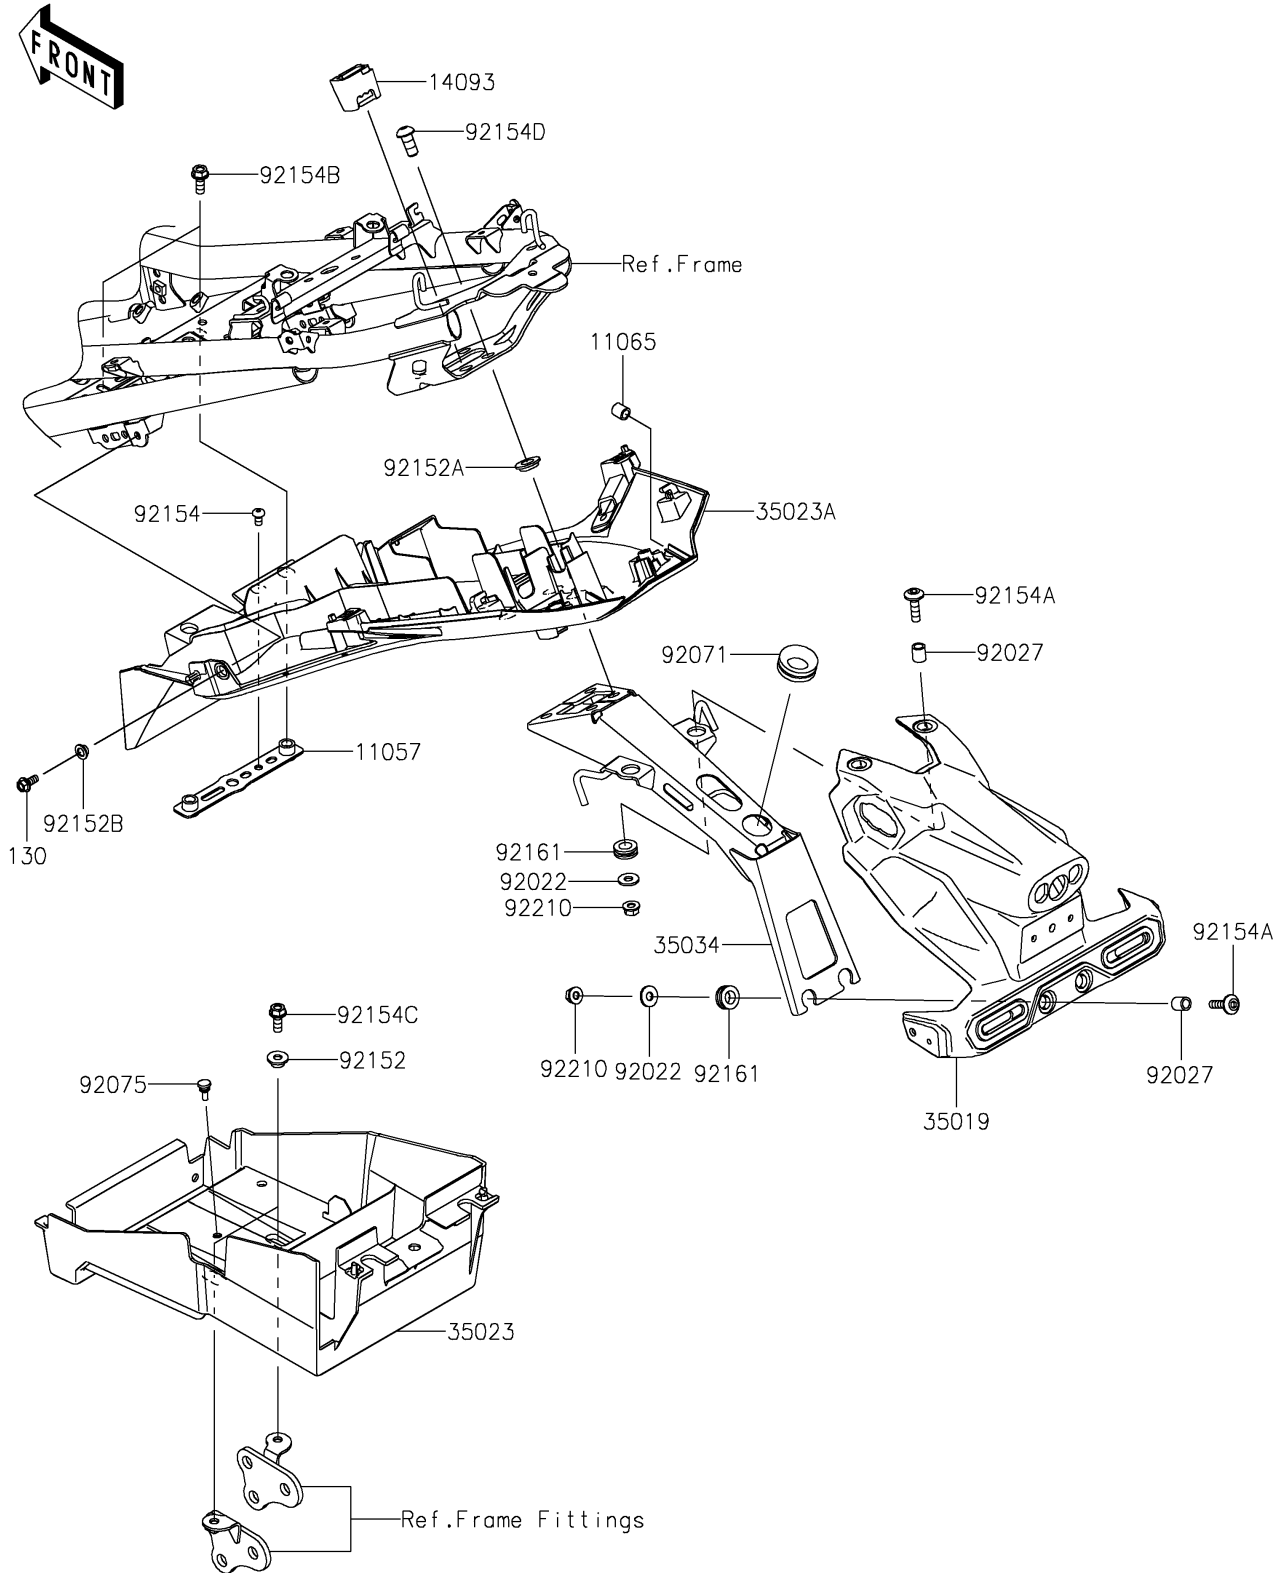

# 2024 NINJA® 500 KRT EDITION PARTS DIAGRAM

Rear Fender(s)

F2172

## 2024 NINJA® 500 KRT EDITION PARTS LIST

### Rear Fender(s)

ITEM NAME	PART NUMBER	QUANTITY
BRACKET (Ref # 11057)	11057-1191	1
CAP (Ref # 11065)	11065-0156	2
COVER,RR FENDER (Ref # 14093)	14093-1533	1
FLAP (Ref # 35019)	35019-0639	1
FENDER-REAR (Ref # 35023)	35023-0438	1
FENDER-REAR (Ref # 35023A)	35023-0500	1
REINFORCE (Ref # 35034)	35034-0616	1
WASHER (Ref # 92022)	92022-2247	4
COLLAR,6.8X10X11.5 (Ref # 92027)	92027-1210	4
GROMMET (Ref # 92071)	92071-0709	1
DAMPER,6X10X15 (Ref # 92075)	92075-1808	1
COLLAR,6.5X10X6.4 (Ref # 92152)	92152-2287	2
COLLAR,10X20X4.5 (Ref # 92152A)	92152-2392	4
COLLAR,6X8X4.5 (Ref # 92152B)	92152-2395	2
BOLT,SOCKET,5X10 (Ref # 92154)	92154-1547	1
BOLT,SOCKET,6X22 (Ref # 92154A)	92154-2234	4
BOLT,FLANGED,6X16 (Ref # 92154B)	92154-2895	2
BOLT,FLANGED,6X16 (Ref # 92154C)	92154-2900	2
BOLT,SOCKET,8X18 (Ref # 92154D)	92154-3739	4
DAMPER,10X18X6.5 (Ref # 92161)	92161-2091	4
NUT,FLANGED,6MM (Ref # 92210)	92210-1514	4
BOLT-FLANGED,5X12 (Ref # 130)	130BA0512	2