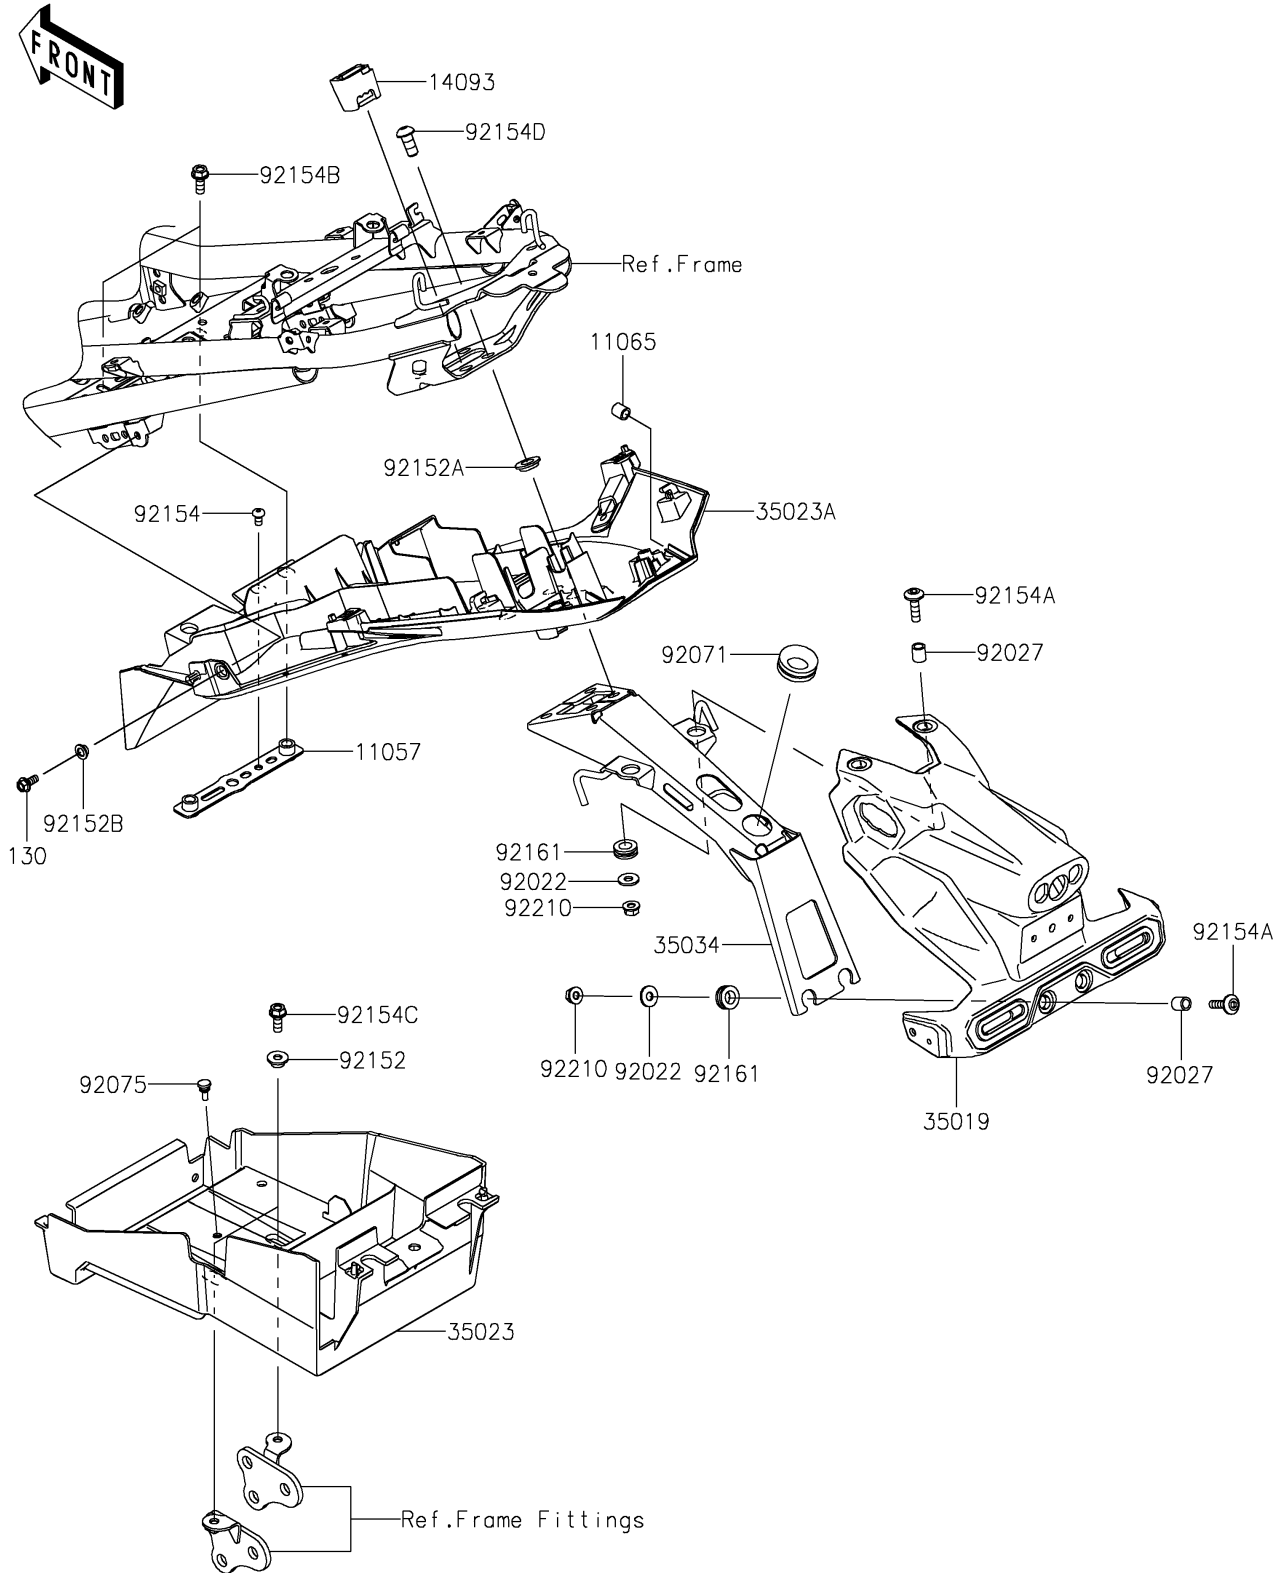

# 2024 Ninja 500 PARTS DIAGRAM

Rear Fender(s)

F2172

## 2024 Ninja 500 PARTS LIST

### Rear Fender(s)

ITEM NAME	PART NUMBER	QUANTITY
BRACKET (Ref # 11057)	11057-1191	1
CAP (Ref # 11065)	11065-0156	2
COVER,RR FENDER (Ref # 14093)	14093-1533	1
FLAP (Ref # 35019)	35019-0639	1
FENDER-REAR (Ref # 35023)	35023-0438	1
FENDER-REAR (Ref # 35023A)	35023-0500	1
REINFORCE (Ref # 35034)	35034-0616	1
WASHER (Ref # 92022)	92022-2247	4
COLLAR,6.8X10X11.5 (Ref # 92027)	92027-1210	4
GROMMET (Ref # 92071)	92071-0709	1
DAMPER,6X10X15 (Ref # 92075)	92075-1808	1
COLLAR,6.5X10X6.4 (Ref # 92152)	92152-2287	2
COLLAR,10X20X4.5 (Ref # 92152A)	92152-2392	4
COLLAR,6X8X4.5 (Ref # 92152B)	92152-2395	2
BOLT,SOCKET,5X10 (Ref # 92154)	92154-1547	1
BOLT,SOCKET,6X22 (Ref # 92154A)	92154-2234	4
BOLT,FLANGED,6X16 (Ref # 92154B)	92154-2895	2
BOLT,FLANGED,6X16 (Ref # 92154C)	92154-2900	2
BOLT,SOCKET,8X18 (Ref # 92154D)	92154-3739	4
DAMPER,10X18X6.5 (Ref # 92161)	92161-2091	4
NUT,FLANGED,6MM (Ref # 92210)	92210-1514	4
BOLT-FLANGED,5X12 (Ref # 130)	130BA0512	2