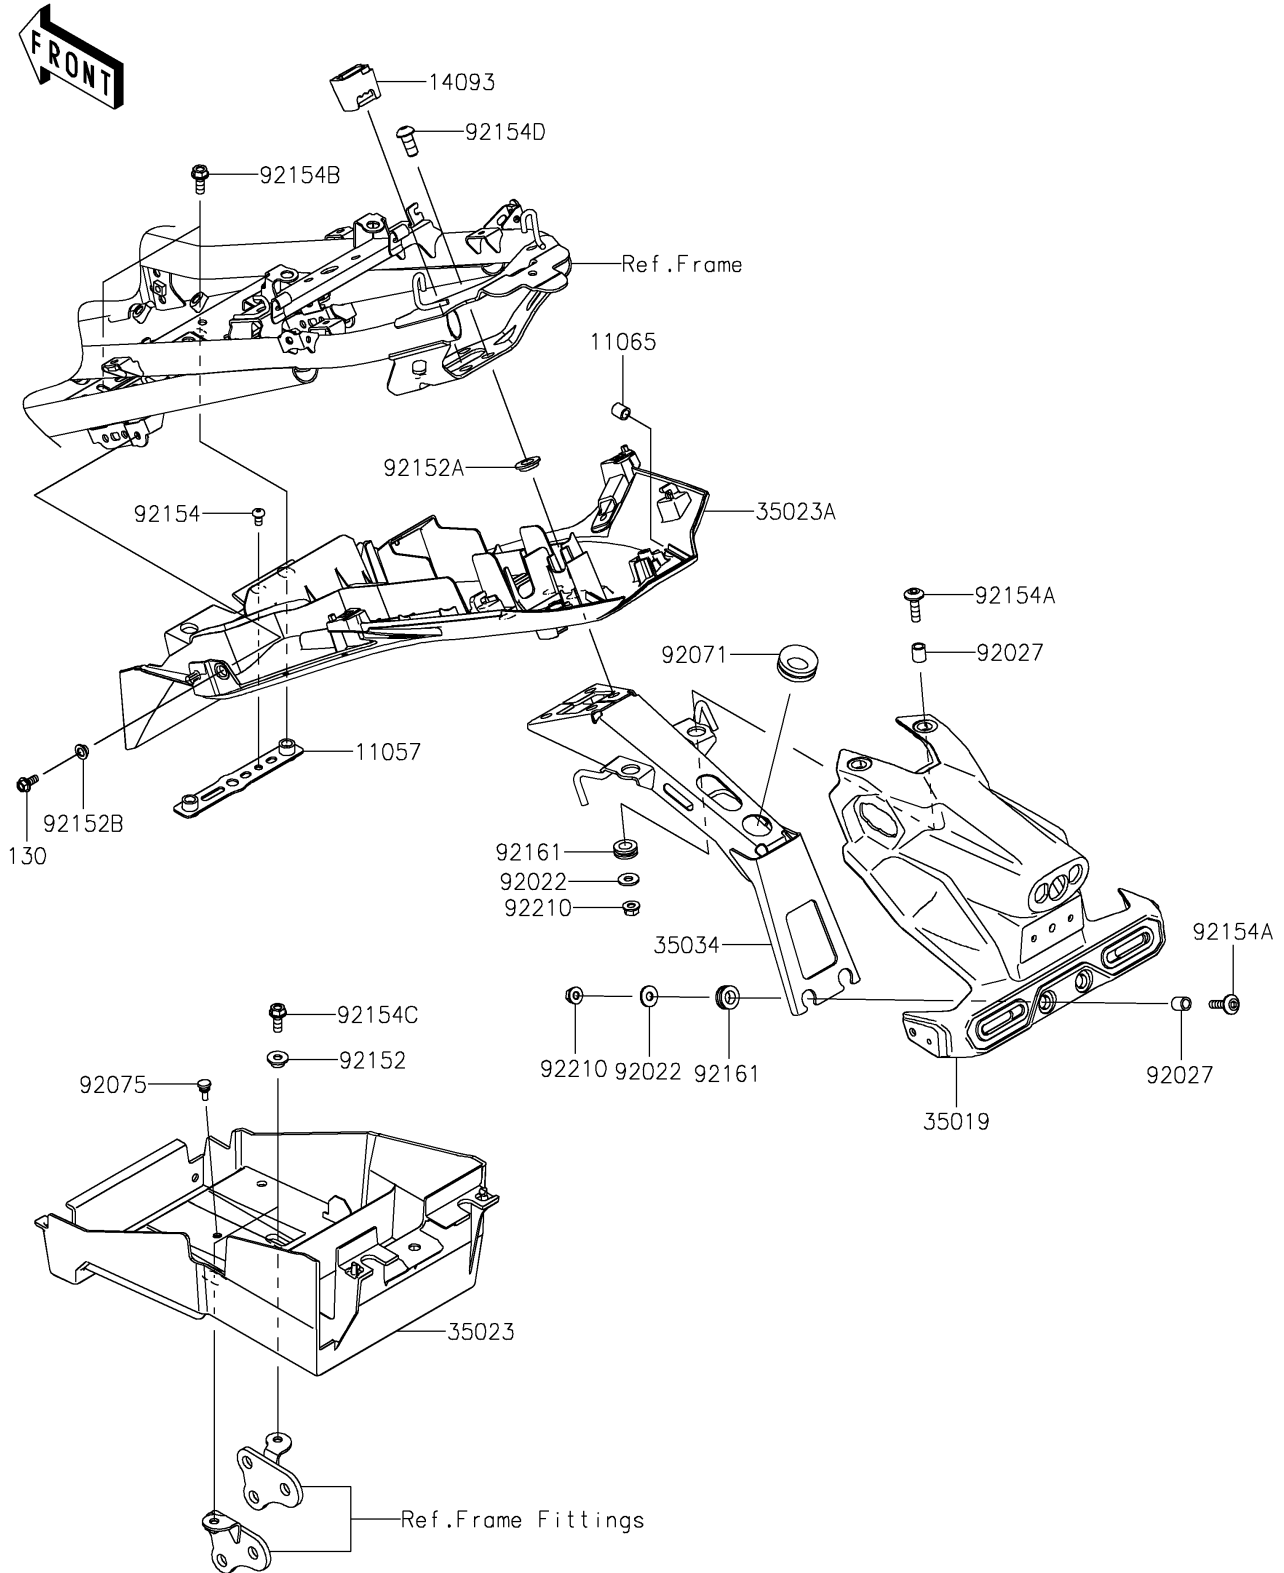

2025 NINJA® 500 KRT EDITION PARTS DIAGRAM

Rear Fender(s)

F2172

2025 NINJA® 500 KRT EDITION PARTS LIST

Rear Fender(s)

ITEM NAME	PART NUMBER	QUANTITY
BRACKET (Ref # 11057)	11057-1191	1
CAP (Ref # 11065)	11065-0156	2
COVER,RR FENDER (Ref # 14093)	14093-1533	1
FLAP (Ref # 35019)	35019-0639	1
FENDER-REAR (Ref # 35023)	35023-0438	1
FENDER-REAR (Ref # 35023A)	35023-0500	1
REINFORCE (Ref # 35034)	35034-0616	1
WASHER (Ref # 92022)	92022-2247	4
COLLAR,6.8X10X11.5 (Ref # 92027)	92027-1210	4
GROMMET (Ref # 92071)	92071-0709	1
DAMPER,6X10X15 (Ref # 92075)	92075-1808	1
COLLAR,6.5X10X6.4 (Ref # 92152)	92152-2287	2
COLLAR,10X20X4.5 (Ref # 92152A)	92152-2392	4
COLLAR,6X8X4.5 (Ref # 92152B)	92152-2395	2
BOLT,SOCKET,5X10 (Ref # 92154)	92154-1547	1
BOLT,SOCKET,6X22 (Ref # 92154A)	92154-2234	4
BOLT,FLANGED,6X16 (Ref # 92154B)	92154-2895	2
BOLT,FLANGED,6X16 (Ref # 92154C)	92154-2900	2
BOLT,SOCKET,8X18 (Ref # 92154D)	92154-3739	4
DAMPER,10X18X6.5 (Ref # 92161)	92161-2091	4
NUT,FLANGED,6MM (Ref # 92210)	92210-1514	4
BOLT-FLANGED,5X12 (Ref # 130)	130BA0512	2