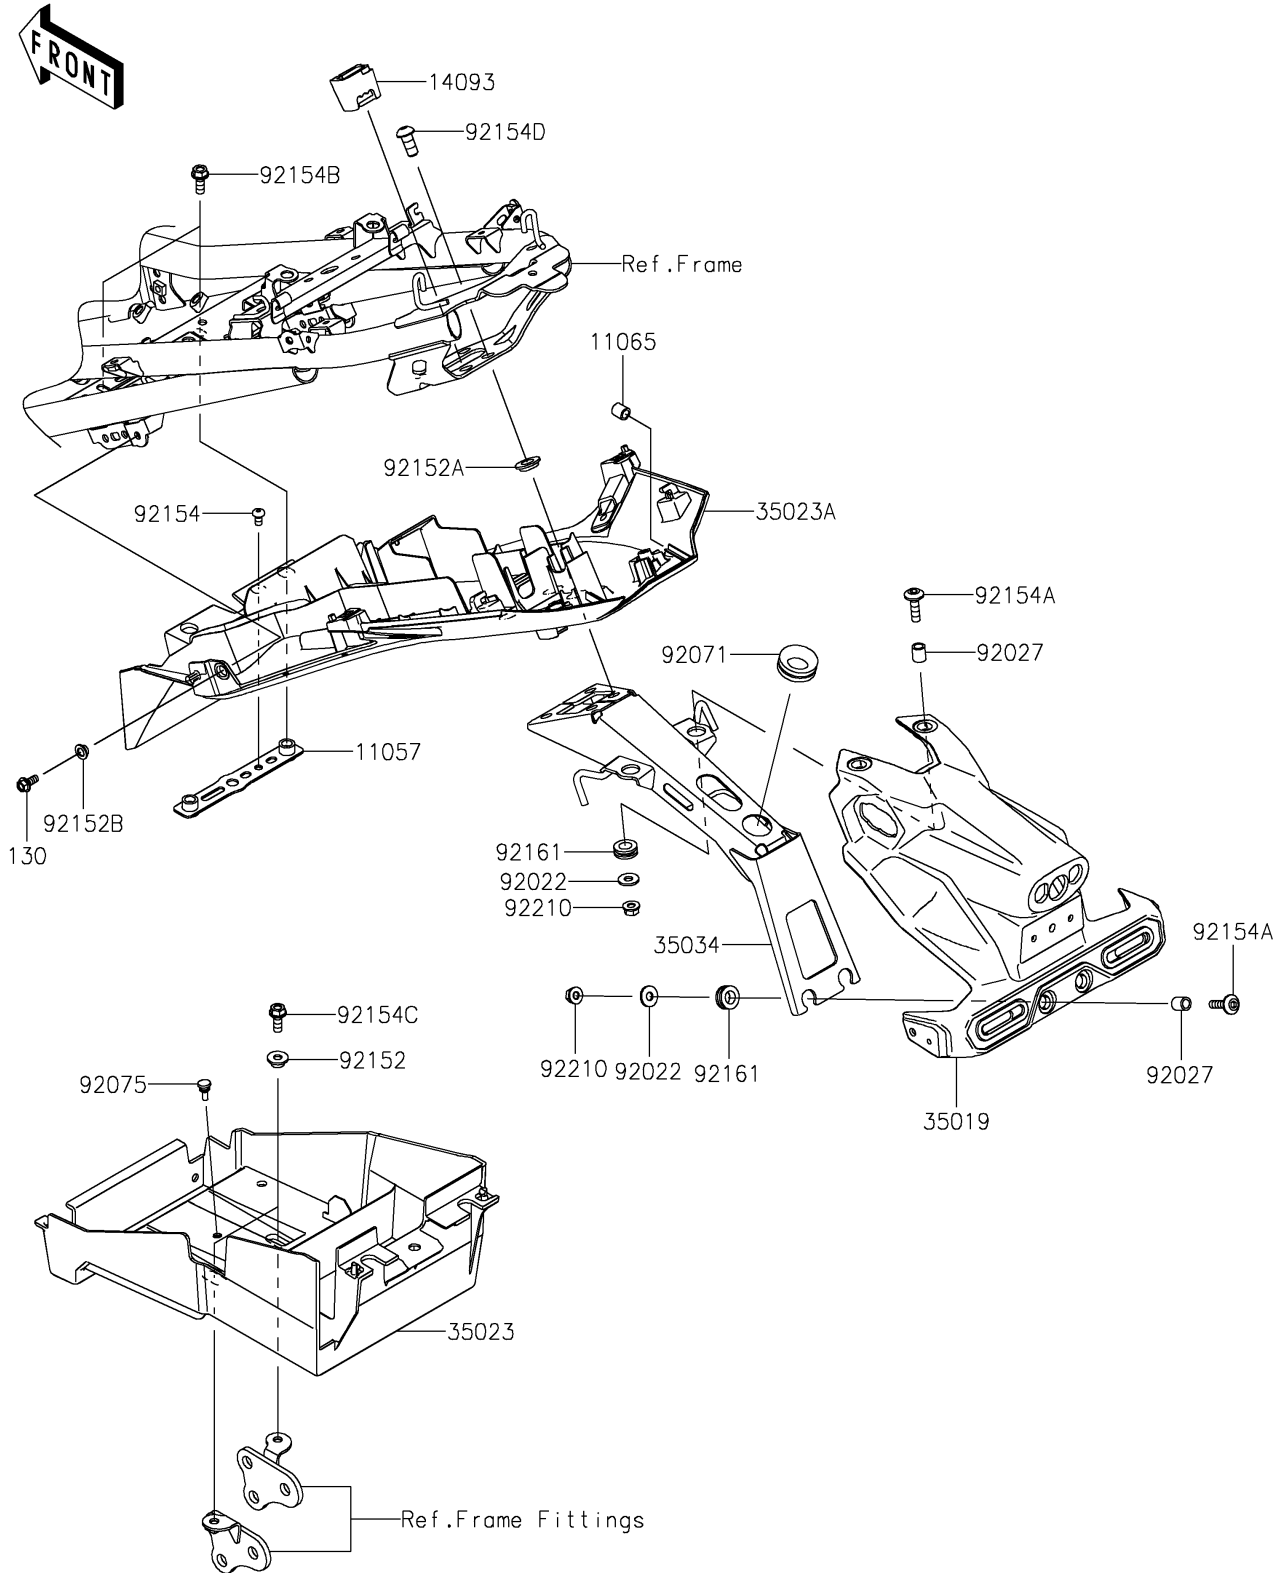

# 2025 Ninja 500 PARTS DIAGRAM

Rear Fender(s)

F2172

## 2025 Ninja 500 PARTS LIST

### Rear Fender(s)

ITEM NAME	PART NUMBER	QUANTITY
BRACKET (Ref # 11057)	11057-1191	1
CAP (Ref # 11065)	11065-0156	2
COVER,RR FENDER (Ref # 14093)	14093-1533	1
FLAP (Ref # 35019)	35019-0639	1
FENDER-REAR (Ref # 35023)	35023-0438	1
FENDER-REAR (Ref # 35023A)	35023-0500	1
REINFORCE (Ref # 35034)	35034-0616	1
WASHER (Ref # 92022)	92022-2247	4
COLLAR,6.8X10X11.5 (Ref # 92027)	92027-1210	4
GROMMET (Ref # 92071)	92071-0709	1
DAMPER,6X10X15 (Ref # 92075)	92075-1808	1
COLLAR,6.5X10X6.4 (Ref # 92152)	92152-2287	2
COLLAR,10X20X4.5 (Ref # 92152A)	92152-2392	4
COLLAR,6X8X4.5 (Ref # 92152B)	92152-2395	2
BOLT,SOCKET,5X10 (Ref # 92154)	92154-1547	1
BOLT,SOCKET,6X22 (Ref # 92154A)	92154-2234	4
BOLT,FLANGED,6X16 (Ref # 92154B)	92154-2895	2
BOLT,FLANGED,6X16 (Ref # 92154C)	92154-2900	2
BOLT,SOCKET,8X18 (Ref # 92154D)	92154-3739	4
DAMPER,10X18X6.5 (Ref # 92161)	92161-2091	4
NUT,FLANGED,6MM (Ref # 92210)	92210-1514	4
BOLT-FLANGED,5X12 (Ref # 130)	130BA0512	2