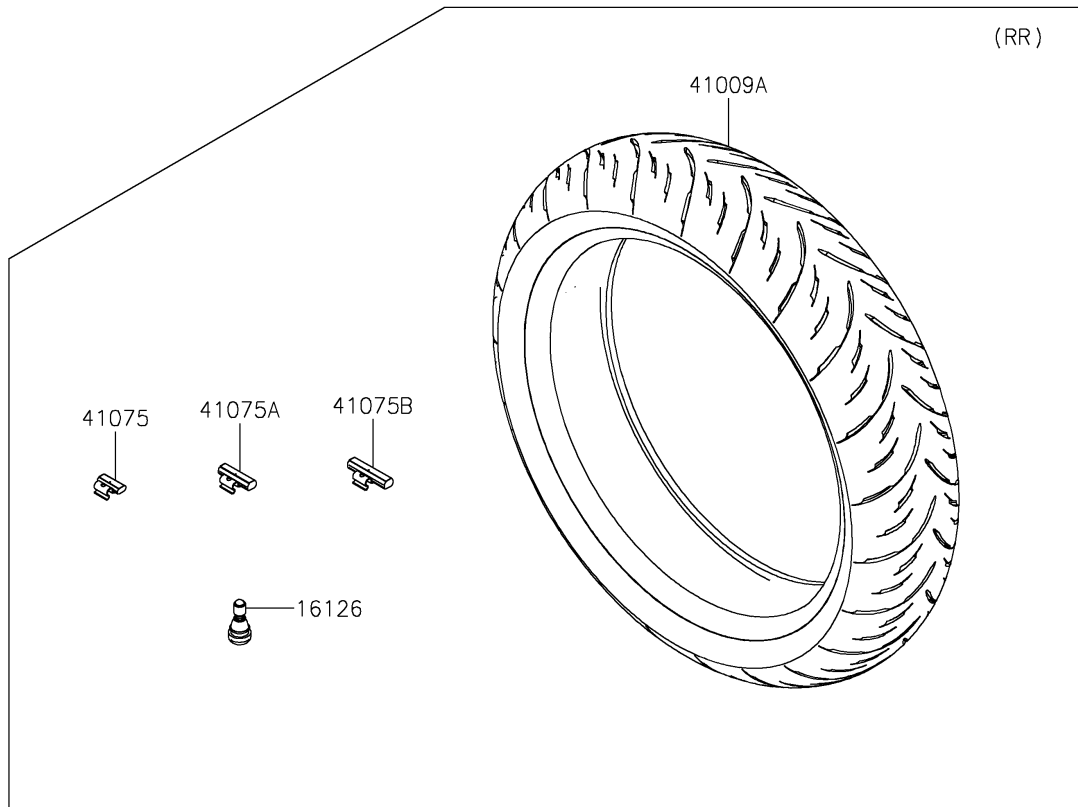

# 2024 Ninja 500 PARTS DIAGRAM

Tires

## 2024 Ninja 500 PARTS LIST

### Tires

ITEM NAME	PART NUMBER	QUANTITY
VALVE,TIRE (Ref # 16126)	16126-0770	2
TIRE,FR,110/70R17 54H,GPR-300F (Ref # 41009)	41009-0773	1
TIRE,RR,150/60R17 66H,GPR-300 (Ref # 41009A)	41009-0774	1
BALANCER-WHEEL,10G,SILVER (Ref # 41075)	41075-0007	AR
BALANCER-WHEEL,20G,SILVER (Ref # 41075A)	41075-0008	AR
BALANCER-WHEEL,30G,SILVER (Ref # 41075B)	41075-0009	AR