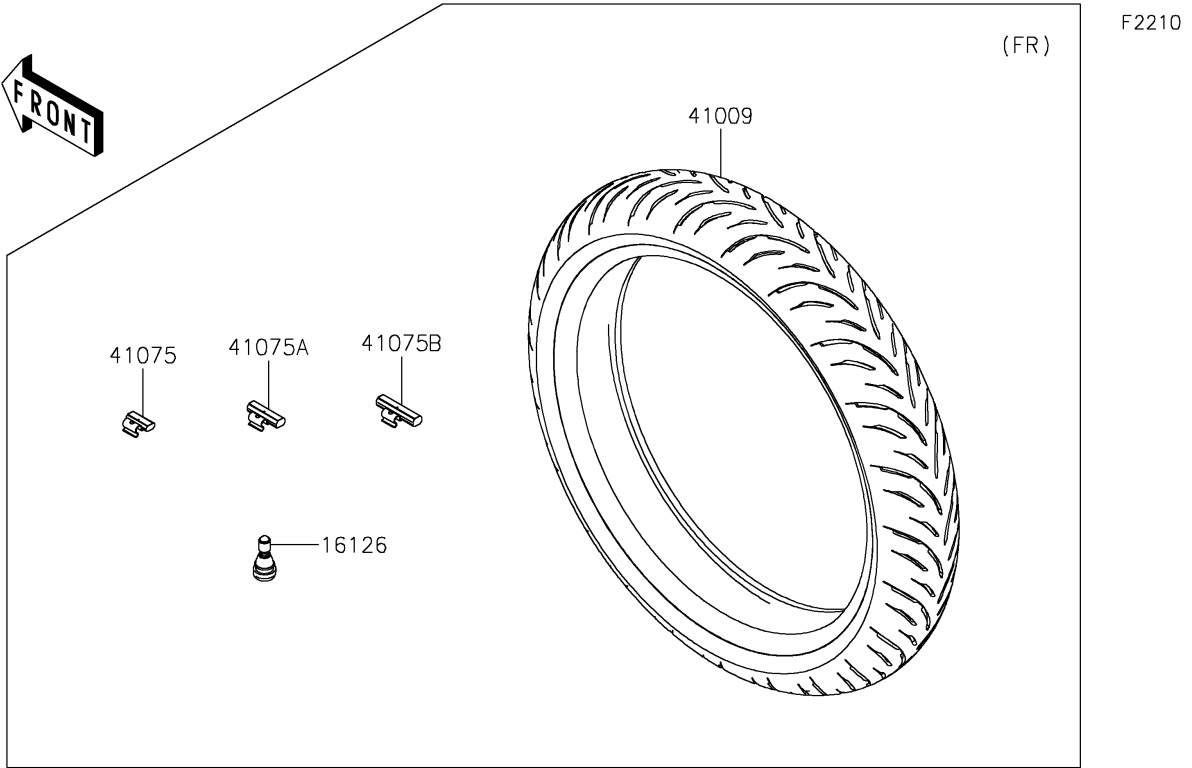

# 2024 Ninja 500 PARTS DIAGRAM

Tires

## 2024 Ninja 500 PARTS LIST

### Tires

ITEM NAME	PART NUMBER	QUANTITY
VALVE,TIRE (Ref # 16126)	16126-0770	2
TIRE,FR,110/70R17 54H,GPR-300F (Ref # 41009)	41009-0773	1
TIRE,RR,150/60R17 66H,GPR-300 (Ref # 41009A)	41009-0774	1
BALANCER-WHEEL,10G,SILVER (Ref # 41075)	41075-0007	AR
BALANCER-WHEEL,20G,SILVER (Ref # 41075A)	41075-0008	AR
BALANCER-WHEEL,30G,SILVER (Ref # 41075B)	41075-0009	AR