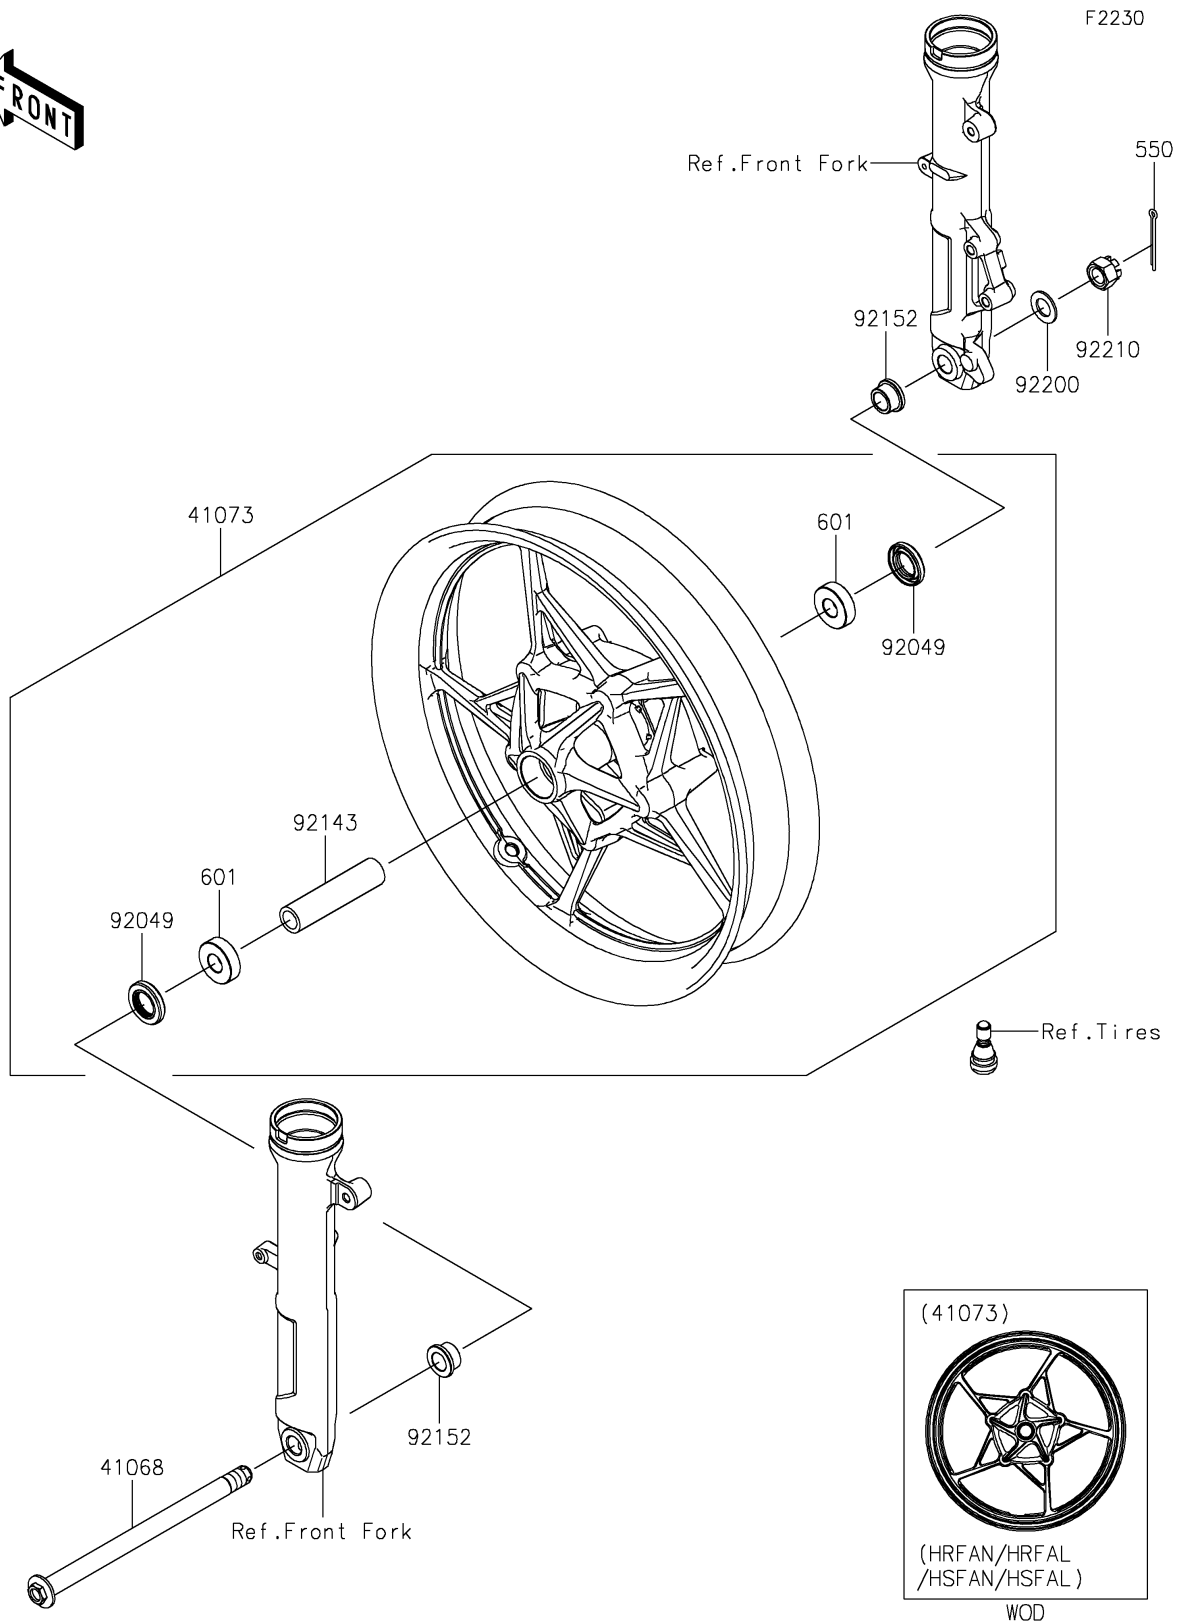

2024 Ninja 500 PARTS DIAGRAM

Front Wheel

2024 Ninja 500 PARTS LIST

Front Wheel

ITEM NAME	PART NUMBER	QUANTITY
AXLE,FR (Ref # 41068)	41068-0643	1
WHEEL-ASSY,FR,G.BLACK (Ref # 41073)	41073-0763-QT	1
SEAL-OIL,23X40X7 (Ref # 92049)	92049-0801	2
COLLAR,17.2X25X105 (Ref # 92143)	92143-1124	1
COLLAR,17X30X15.5 (Ref # 92152)	92152-2386	2
WASHER,17.3X30X2 (Ref # 92200)	92200-1916	1
NUT,CASTLE,16X19 (Ref # 92210)	92210-1585	1
PIN-COTTER,4.0X35 (Ref # 550)	550AA4035	1
BEARING-BALL,#6203UUC3 (Ref # 601)	601B6203UU	2