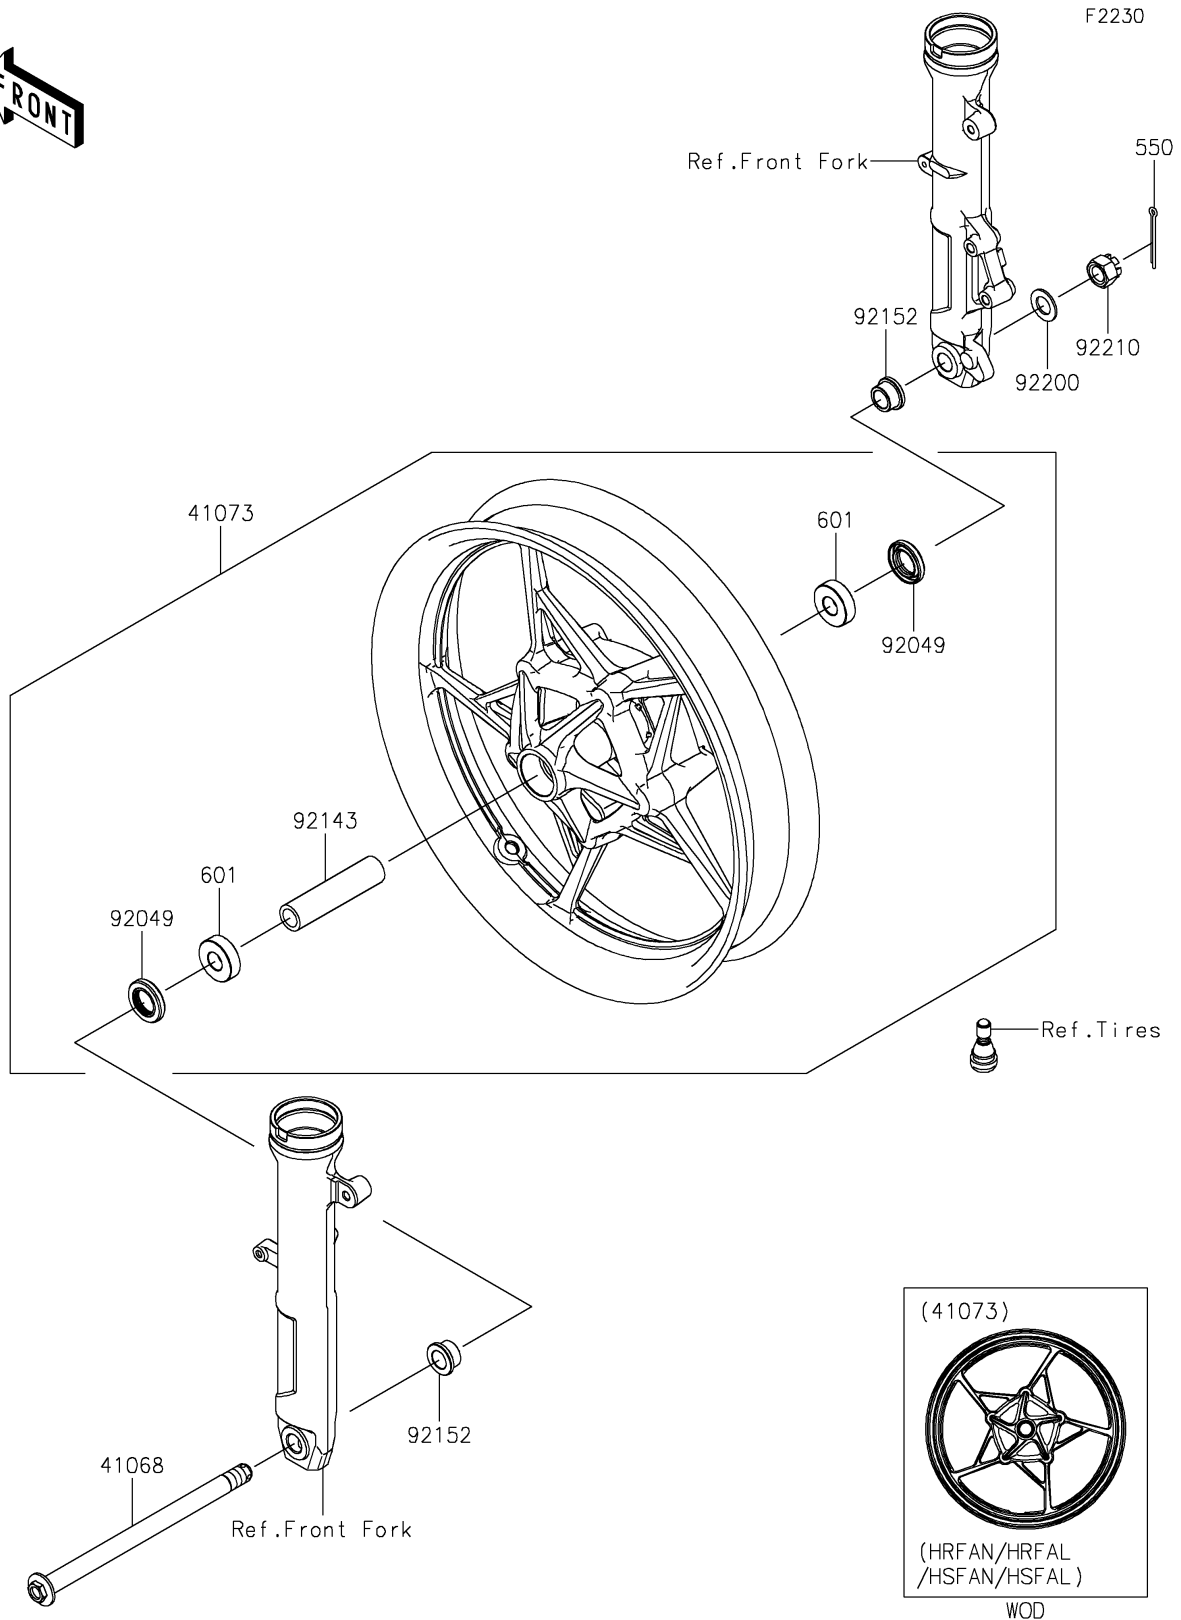

2024 NINJA® 500 PARTS DIAGRAM

Front Wheel

2024 NINJA® 500 PARTS LIST

Front Wheel

ITEM NAME	PART NUMBER	QUANTITY
AXLE,FR (Ref # 41068)	41068-0643	1
WHEEL-ASSY,FR,G.BLACK (Ref # 41073)	41073-0763-QT	1
SEAL-OIL,23X40X7 (Ref # 92049)	92049-0801	2
COLLAR,17.2X25X105 (Ref # 92143)	92143-1124	1
COLLAR,17X30X15.5 (Ref # 92152)	92152-2386	2
WASHER,17.3X30X2 (Ref # 92200)	92200-1916	1
NUT,CASTLE,16X19 (Ref # 92210)	92210-1585	1
PIN-COTTER,4.0X35 (Ref # 550)	550AA4035	1
BEARING-BALL,#6203UUC3 (Ref # 601)	601B6203UU	2