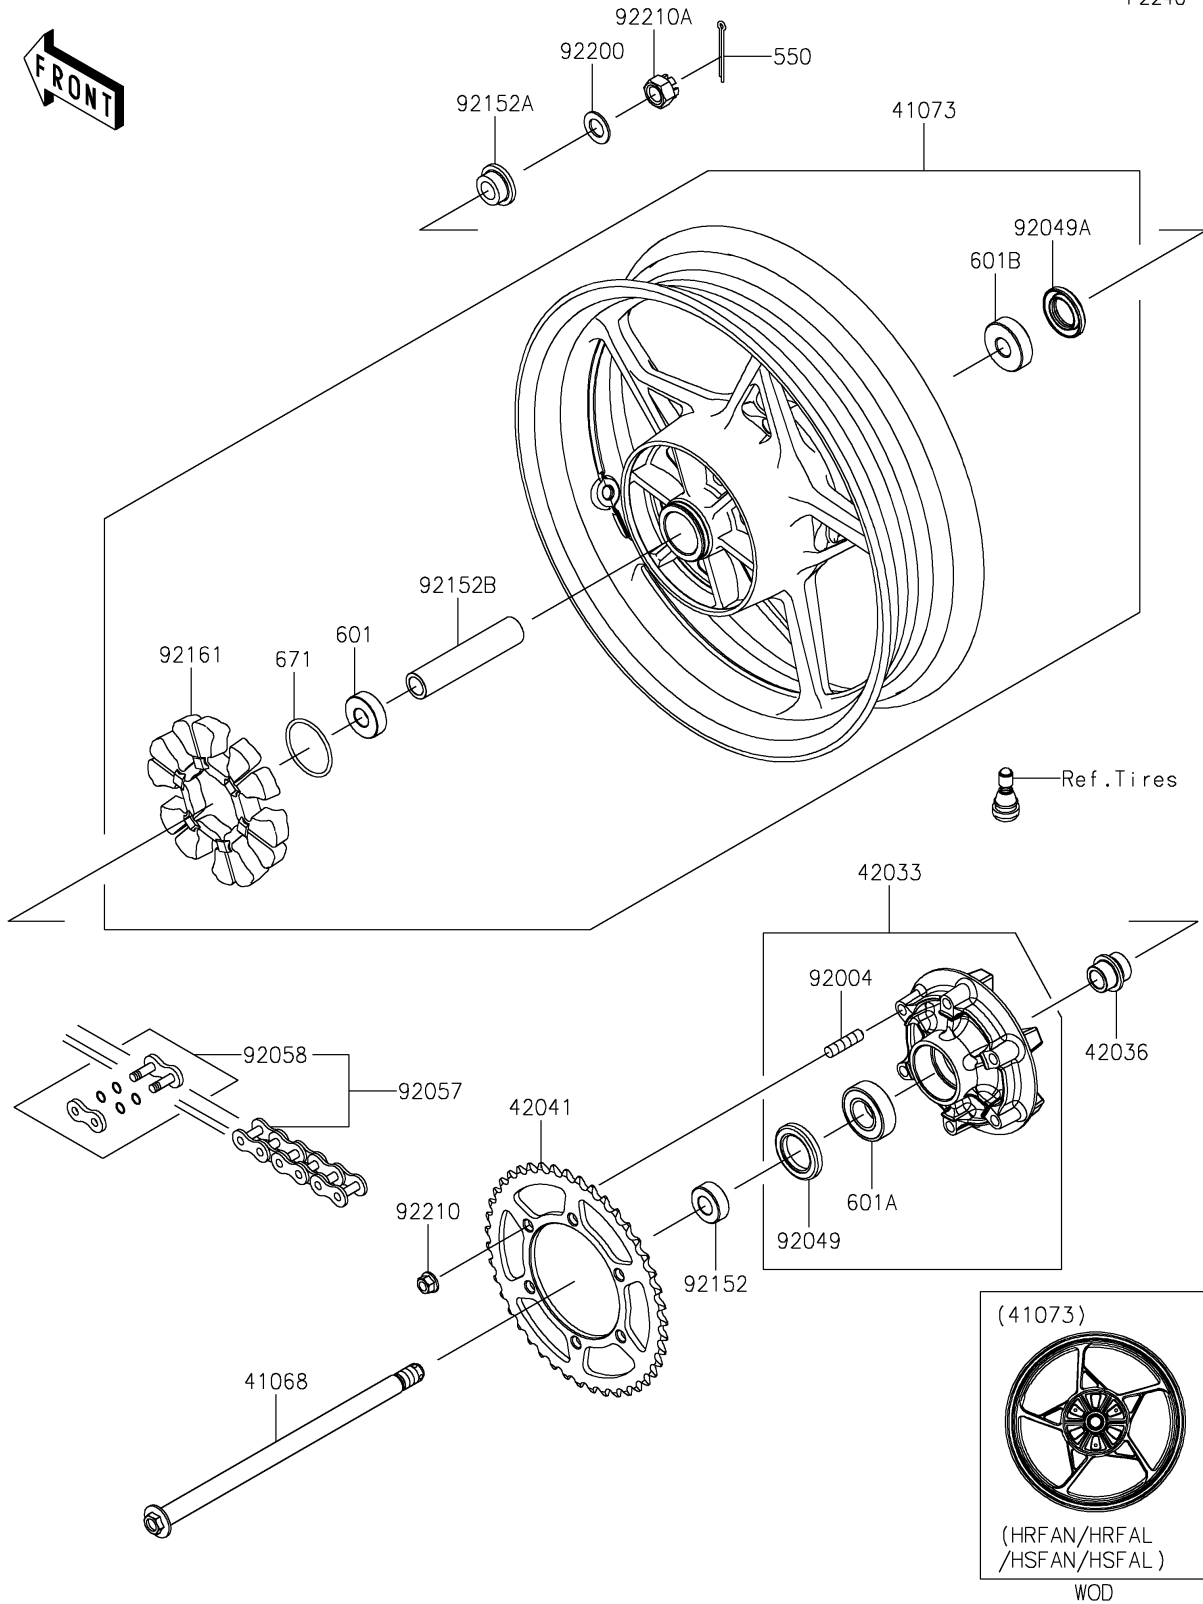

2024 NINJA® 500 PARTS DIAGRAM

Rear Wheel/Chain

F2240

2024 NINJA® 500 PARTS LIST

Rear Wheel/Chain

ITEM NAME	PART NUMBER	QUANTITY
AXLE,RR (Ref # 41068)	41068-0644	1
WHEEL-ASSY,RR,G.BLACK (Ref # 41073)	41073-0753-QT	1
COUPLING-ASSY,RR HUB (Ref # 42033)	42033-0574	1
SLEEVE,RR HUB,L=30 (Ref # 42036)	42036-1055	1
SPROCKET-HUB,43T (Ref # 42041)	42041-0193	1
STUD,10X19 (Ref # 92004)	92004-0048	6
SEAL-OIL,35X52X7 (Ref # 92049)	92049-0730	1
SEAL-OIL,27X47X7 (Ref # 92049A)	92049-0802	1
CHAIN,DRIVE,EK520LVOX108L (Ref # 92057)	92057-0910	1
JOINT-CHAIN,DRIVE (Ref # 92058)	92058-1100	1
COLLAR,17X35X13 (Ref # 92152)	92152-0843	1
COLLAR,17X28(38)X15 (Ref # 92152A)	92152-0844	1
COLLAR,17.2X25X121 (Ref # 92152B)	92152-2387	1
DAMPER,RR HUB SHOCK (Ref # 92161)	92161-0700	1
WASHER,17.3X30X2 (Ref # 92200)	92200-1916	1
NUT,LOCK,FLANGED,10MM (Ref # 92210)	92210-1139	6
NUT,CASTLE,16X19 (Ref # 92210A)	92210-1585	1
PIN-COTTER,4.0X35 (Ref # 550)	550AA4035	1
BEARING-BALL,#6203UUC3 (Ref # 601)	601B6203UU	1
BEARING-BALL,#6205G (Ref # 601A)	601B6205G	1
BEARING-BALL,6303LLUC3/2ASU68 (Ref # 601B)	601B6303UU	1
O RING,50MM (Ref # 671)	671B2550	1