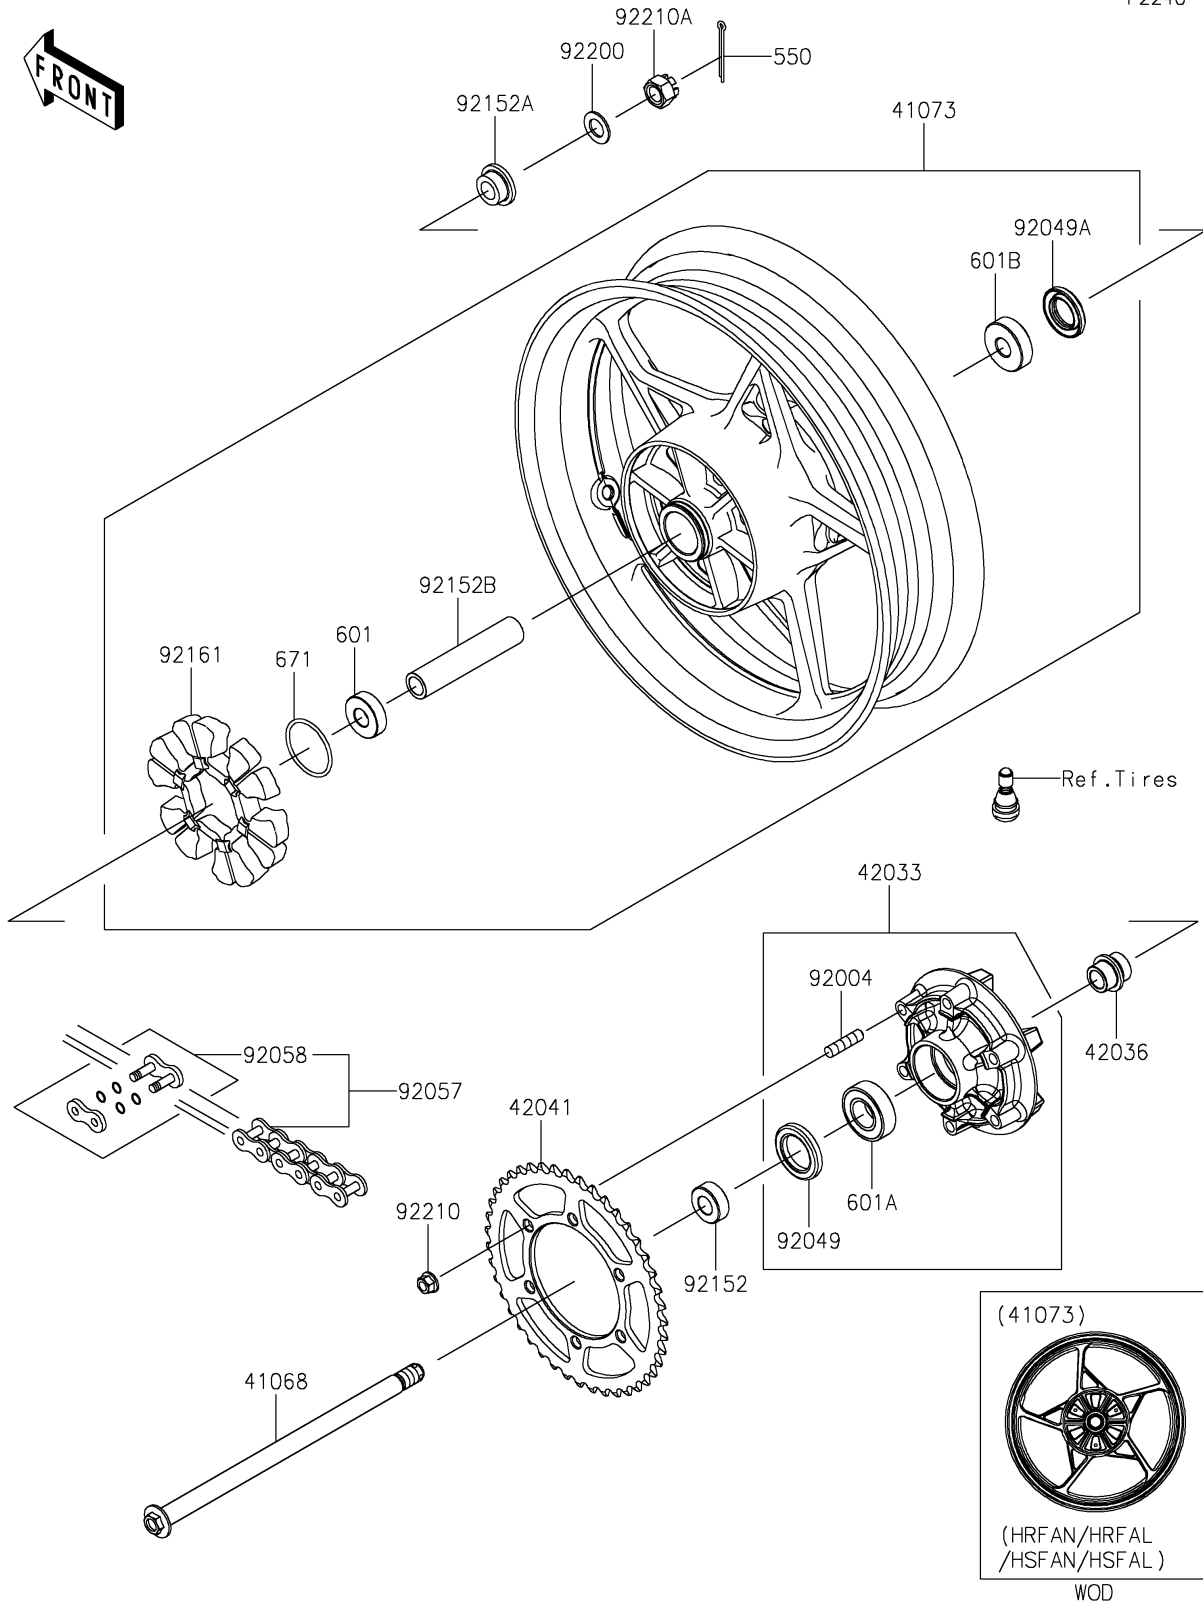

2024 Ninja 500 PARTS DIAGRAM

Rear Wheel/Chain

F2240

2024 Ninja 500 PARTS LIST

Rear Wheel/Chain

ITEM NAME	PART NUMBER	QUANTITY
AXLE,RR (Ref # 41068)	41068-0644	1
WHEEL-ASSY,RR,G.BLACK (Ref # 41073)	41073-0753-QT	1
COUPLING-ASSY,RR HUB (Ref # 42033)	42033-0574	1
SLEEVE,RR HUB,L=30 (Ref # 42036)	42036-1055	1
SPROCKET-HUB,43T (Ref # 42041)	42041-0193	1
STUD,10X19 (Ref # 92004)	92004-0048	6
SEAL-OIL,35X52X7 (Ref # 92049)	92049-0730	1
SEAL-OIL,27X47X7 (Ref # 92049A)	92049-0802	1
CHAIN,DRIVE,EK520LVOX108L (Ref # 92057)	92057-0910	1
JOINT-CHAIN,DRIVE (Ref # 92058)	92058-1100	1
COLLAR,17X35X13 (Ref # 92152)	92152-0843	1
COLLAR,17X28(38)X15 (Ref # 92152A)	92152-0844	1
COLLAR,17.2X25X121 (Ref # 92152B)	92152-2387	1
DAMPER,RR HUB SHOCK (Ref # 92161)	92161-0700	1
WASHER,17.3X30X2 (Ref # 92200)	92200-1916	1
NUT,LOCK,FLANGED,10MM (Ref # 92210)	92210-1139	6
NUT,CASTLE,16X19 (Ref # 92210A)	92210-1585	1
PIN-COTTER,4.0X35 (Ref # 550)	550AA4035	1
BEARING-BALL,#6203UUC3 (Ref # 601)	601B6203UU	1
BEARING-BALL,#6205G (Ref # 601A)	601B6205G	1
BEARING-BALL,6303LLUC3/2ASU68 (Ref # 601B)	601B6303UU	1
O RING,50MM (Ref # 671)	671B2550	1