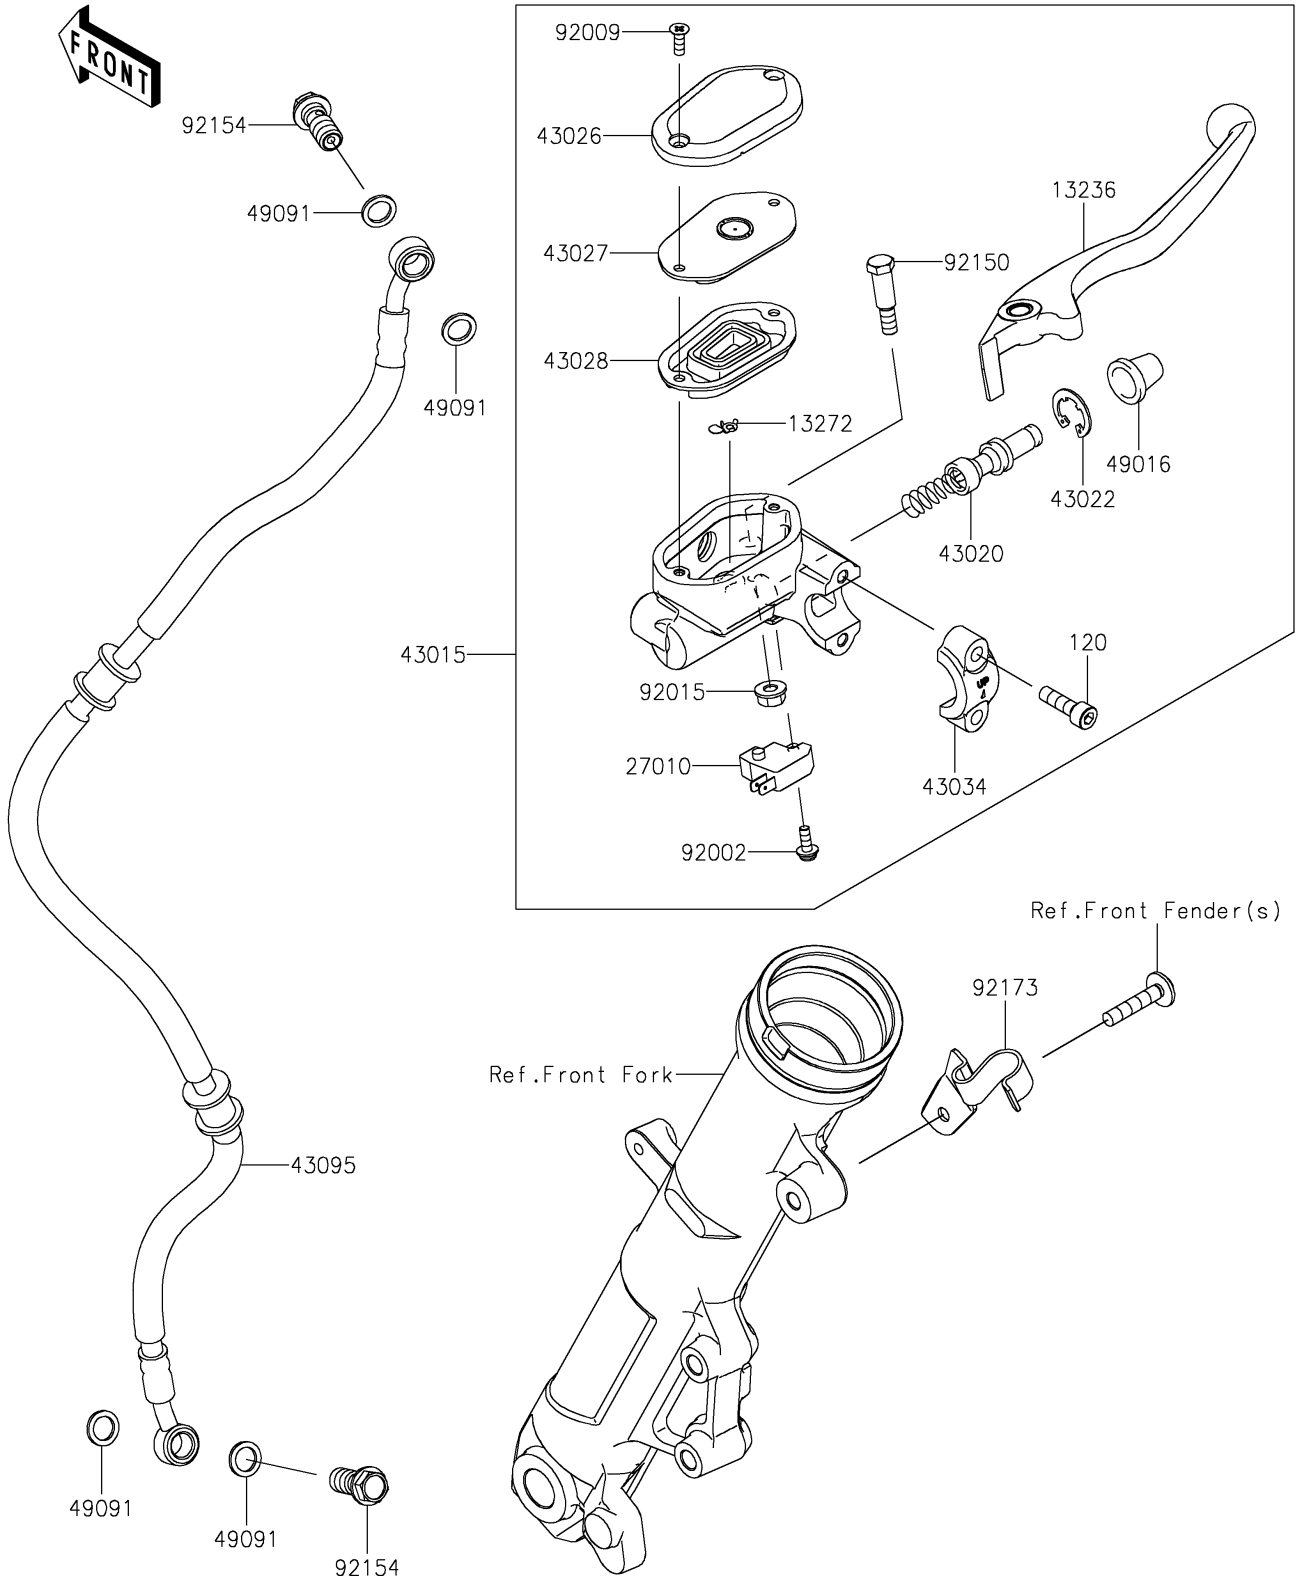

2024 Ninja 500 PARTS DIAGRAM

Front Master Cylinder

F2291

2024 Ninja 500 PARTS LIST

Front Master Cylinder

ITEM NAME	PART NUMBER	QUANTITY
LEVER-COMP (Ref # 13236)	13236-0861	1
PLATE (Ref # 13272)	13272-0573	1
SWITCH,BRAKE (Ref # 27010)	27010-0762	1
CYLINDER-ASSY-MASTER,FR (Ref # 43015)	43015-0817	1
PISTON-COMP-BRAKE (Ref # 43020)	43020-0022	1
STOPPER-BRAKE,PISTON (Ref # 43022)	43022-1010	1
CAP-BRAKE (Ref # 43026)	43026-0026	1
PLATE-DIAPHRAGM (Ref # 43027)	43027-0010	1
DIAPHRAGM (Ref # 43028)	43028-0022	1
HOLDER-BRAKE,MASTER CYLINDER (Ref # 43034)	43034-1016	1
HOSE-BRAKE,FR,740MM (Ref # 43095)	43095-1952	1
COVER-SEAL,MASTER CYLINDER (Ref # 49016)	49016-1044	1
WASHER-SEAL,10.1X14.5X1.5 (Ref # 49091)	49091-0001	4
BOLT,SCREW,4X12 (Ref # 92002)	92002-1323	1
SCREW,4MM (Ref # 92009)	92009-1458	2
NUT,FLANGED,6MM,BLACK (Ref # 92015)	92015-1233	1
BOLT,LEVER SET (Ref # 92150)	92150-1451	1
BOLT,BANJO,10X23 (Ref # 92154)	92154-1712	2
CLAMP,HOSE&SENSOR (Ref # 92173)	92173-1774	1
BOLT-SOCKET,6X20 (Ref # 120)	120CB0620	2