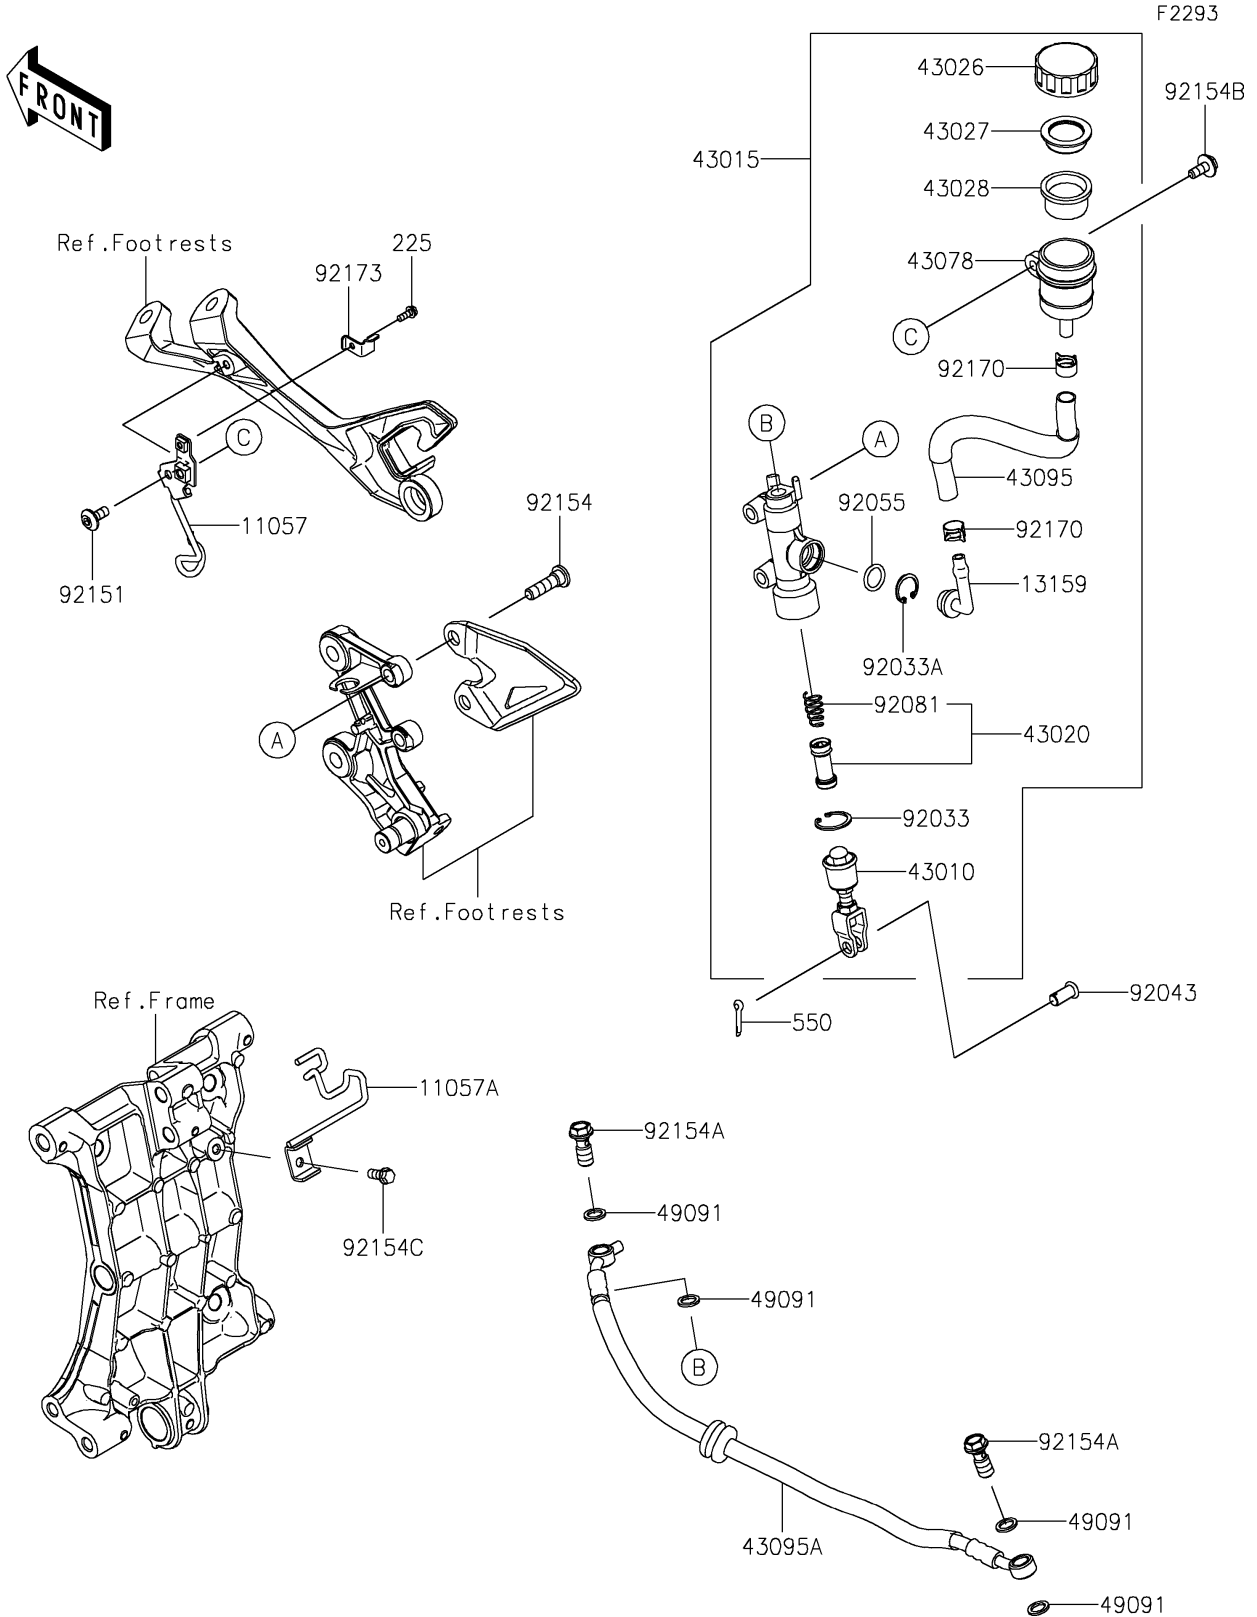

2024 Ninja 500 PARTS DIAGRAM

Rear Master Cylinder

2024 Ninja 500 PARTS LIST

Rear Master Cylinder

ITEM NAME	PART NUMBER	QUANTITY
BRACKET,RR RESERVOIR (Ref # 11057)	11057-1101	1
BRACKET,PIVOT BRACKET (Ref # 11057A)	11057-1105	1
CONNECTOR (Ref # 13159)	13159-1056	1
ROD-ASSY-BRAKE (Ref # 43010)	43010-0022	1
CYLINDER-ASSY-MASTER,RR (Ref # 43015)	43015-0667	1
PISTON-COMP-BRAKE (Ref # 43020)	43020-0023	1
CAP-BRAKE (Ref # 43026)	43026-0009	1
PLATE-DIAPHRAGM (Ref # 43027)	43027-1053	1
DIAPHRAGM (Ref # 43028)	43028-1065	1
RESERVOIR (Ref # 43078)	43078-0040	1
HOSE-BRAKE,RR RESERVOIR (Ref # 43095)	43095-1495	1
HOSE-BRAKE,RR,489MM (Ref # 43095A)	43095-1953	1
WASHER-SEAL,10.1X14.5X1.5 (Ref # 49091)	49091-0001	4
RING-SNAP,20.9X24.6X1.2 (Ref # 92033)	92033-0079	1
RING-SNAP,20.5MM (Ref # 92033A)	92033-1186	1
PIN (Ref # 92043)	92043-0904	1
RING-O,14.8X2.4 (Ref # 92055)	92055-0741	1
SPRING,MASTER CYLINDER (Ref # 92081)	92081-1737	1
BOLT,SOCKET,6X14 (Ref # 92151)	92151-1654	1
BOLT,SOCKET,8X30 (Ref # 92154)	92154-0843	2
BOLT,BANJO,10X23 (Ref # 92154A)	92154-1712	2
BOLT,UPSET-WP,6X16 (Ref # 92154B)	92154-2244	1
BOLT,6X14 (Ref # 92154C)	92154-4129	1
CLAMP,HOSE (Ref # 92170)	92170-1091	2
CLAMP,RESERVOIR TANK CAP (Ref # 92173)	92173-0028	1
SCREW-PAN-WSP-CROS,4X12 (Ref # 225)	225AB0412	1
PIN-COTTER,2.0X15 (Ref # 550)	550AA2015	1