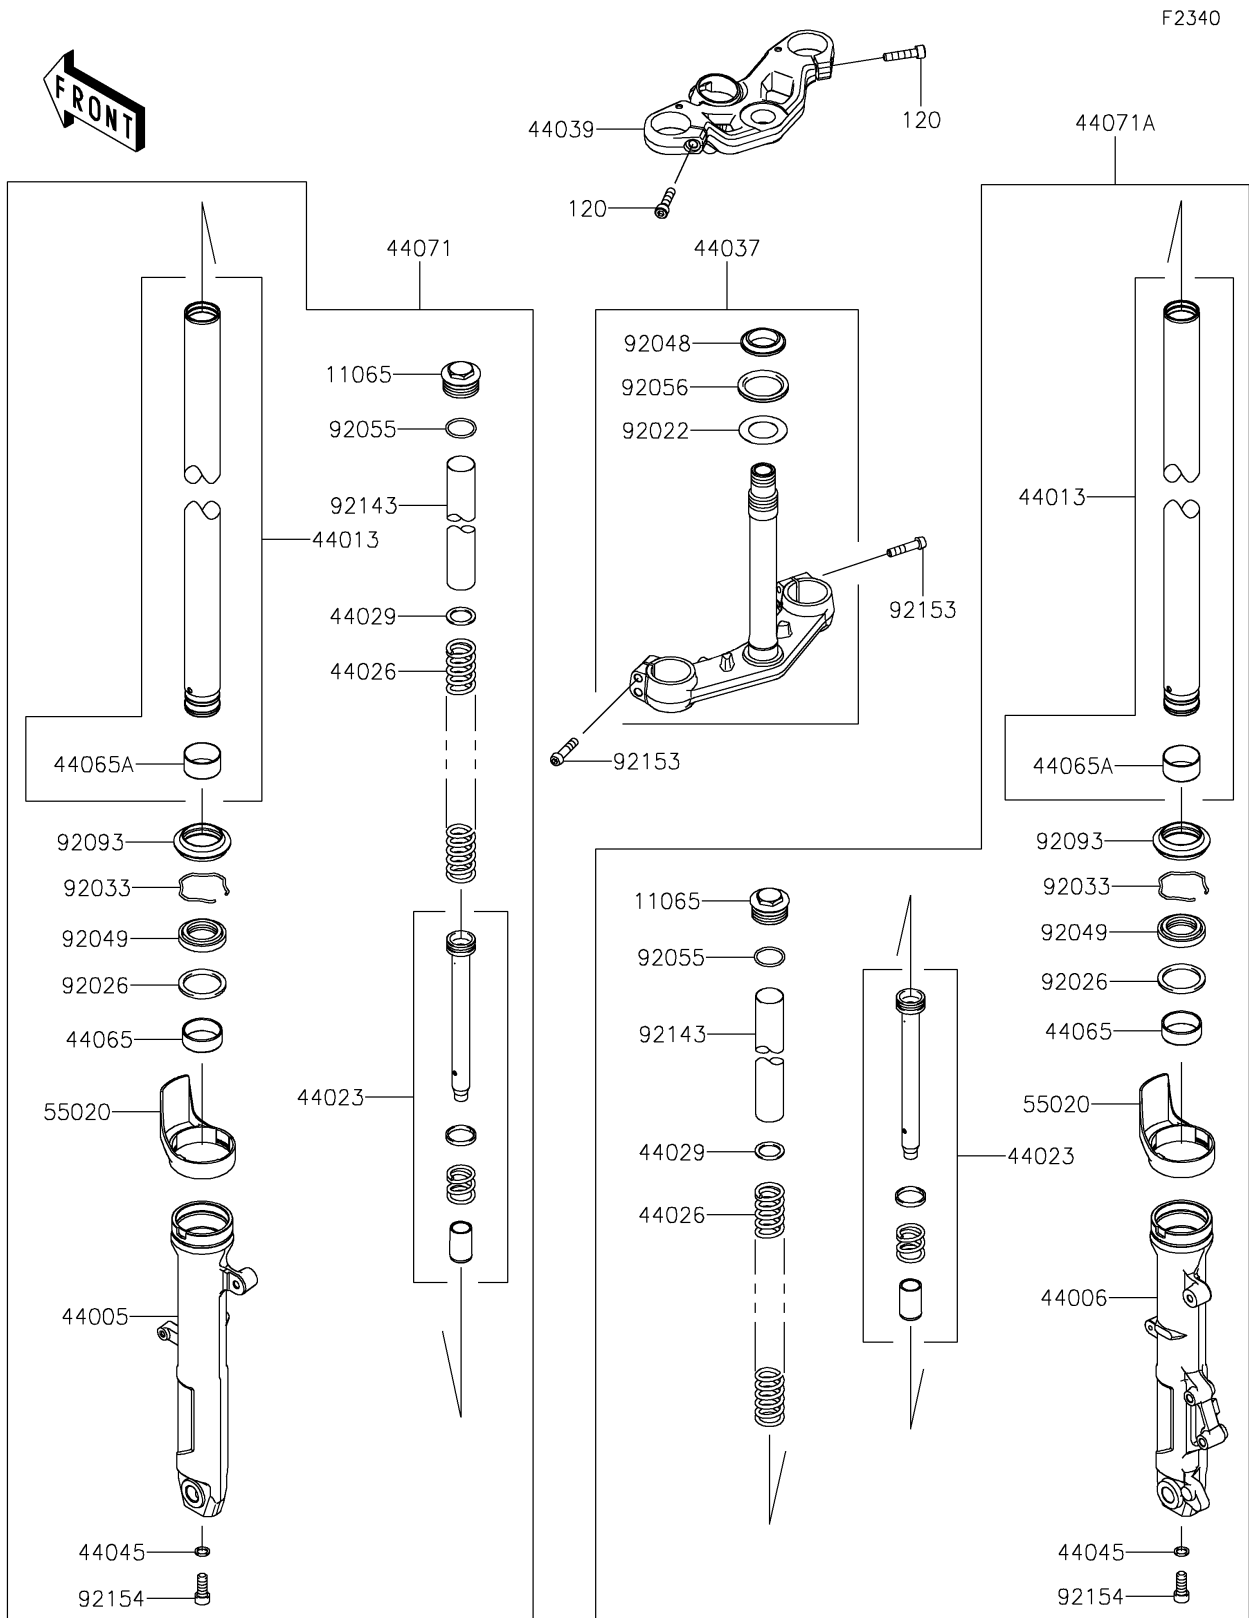

2024 Ninja 500 PARTS DIAGRAM

Front Fork

2024 Ninja 500 PARTS LIST

Front Fork

ITEM NAME	PART NUMBER	QUANTITY
CAP (Ref # 11065)	11065-1286	2
PIPE-LEFT FORK OUTER,F.S.BLACK (Ref # 44005)	44005-0119-18R	1
PIPE-RIGHT FORK OUTER,F.S.BLK (Ref # 44006)	44006-0117-18R	1
PIPE-FORK INNER (Ref # 44013)	44013-0324	2
CYLINDER-SET-FORK (Ref # 44023)	44023-0144	2
SPRING-FRONT FORK (Ref # 44026)	44026-0300	2
SEAT-FORK SPRING (Ref # 44029)	44029-1131	2
HOLDER-FORK UNDER,F.BLACK (Ref # 44037)	44037-0178-21	1
HOLDER-FORK UPPER (Ref # 44039)	44039-0215	1
GASKET,FORK CYLINDER BOLT (Ref # 44045)	44045-051	2
BUSHING-FRONT FORK,GUIDE (Ref # 44065)	44065-0030	2
BUSHING-FRONT FORK (Ref # 44065A)	44065-0036	2
DAMPER-ASSY,LH,F.S.BLACK (Ref # 44071)	44071-1620-18R	1
DAMPER-ASSY,RH,F.S.BLACK (Ref # 44071A)	44071-1627-18R	1
GUARD,FORK (Ref # 55020)	55020-0872	2
WASHER,30.5X50X0.6 (Ref # 92022)	92022-231	1
SPACER,FORK OUTER (Ref # 92026)	92026-1276	2
RING-SNAP (Ref # 92033)	92033-1222	2
RACE,STEERING STEM BEARING (Ref # 92048)	92048-0048	1
SEAL-OIL (Ref # 92049)	92049-0807	2
RING-O,FORK TOP (Ref # 92055)	92055-1420	2
SEAL-OIL,STEERING STEM (Ref # 92056)	92056-003	1
SEAL,DUST (Ref # 92093)	92093-0717	2
COLLAR,FORK,L=250 (Ref # 92143)	92143-1653	2
BOLT,SOCKET,8X35 (Ref # 92153)	92153-0854	4
BOLT (Ref # 92154)	92154-2551	2
BOLT-SOCKET,8X35 (Ref # 120)	120CC0835	2