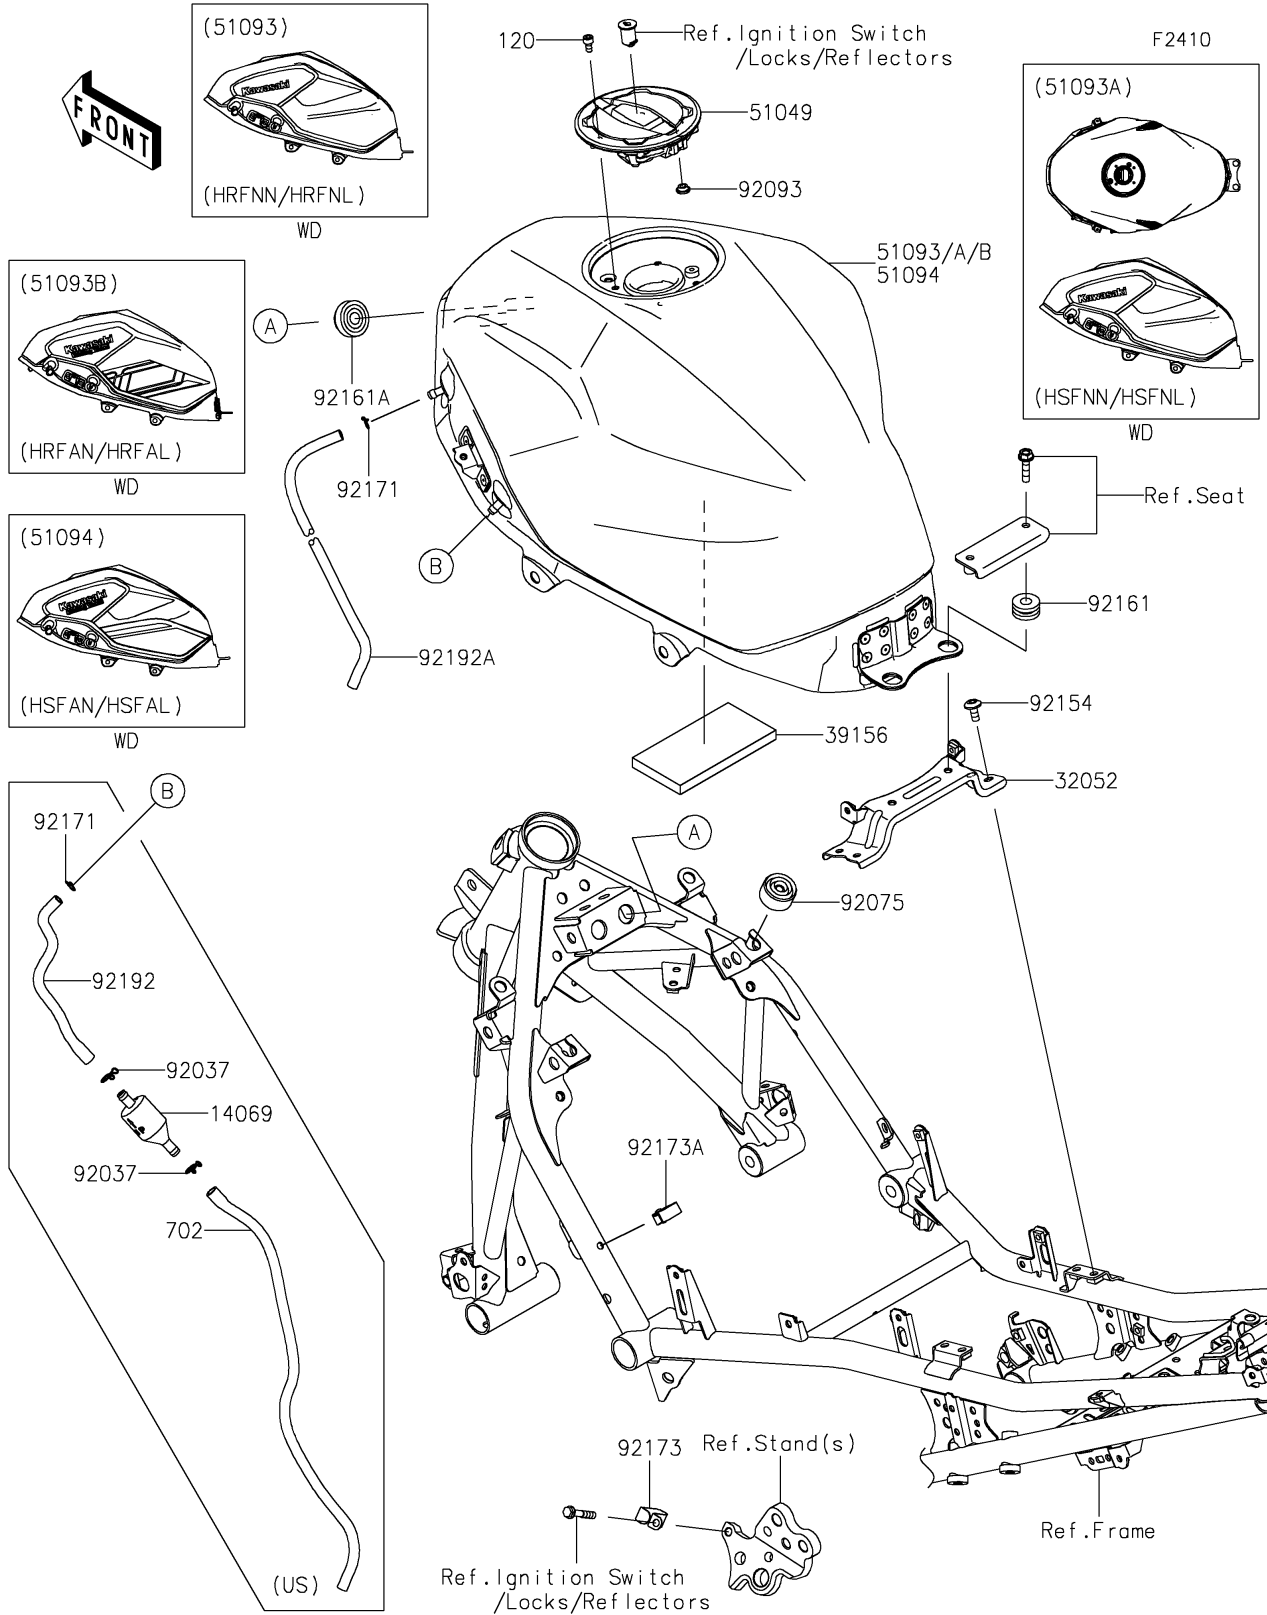

2024 Ninja 500 PARTS DIAGRAM

Fuel Tank

2024 Ninja 500 PARTS LIST

Fuel Tank

ITEM NAME	PART NUMBER	QUANTITY
BREATHER,FUEL TANK (Ref # 14069)	14069-1004	1
BRACKET-TANK (Ref # 32052)	32052-0809	1
PAD,60X120X10 (Ref # 39156)	39156-2388	1
CAP-TANK,FUEL (Ref # 51049)	51049-0756	1
TANK-COMP-FUEL,M.S.BLACK (Ref # 51093)	51093-5332-660	1
TANK-COMP-FUEL,L.GREEN (Ref # 51093B)	51093-5336-777	1
CLAMP,TUBE (Ref # 92037)	92037-147	2
DAMPER (Ref # 92075)	92075-015	2
SEAL,FUEL TANK CAP (Ref # 92093)	92093-1030	1
BOLT,SOCKET,6X14 (Ref # 92154)	92154-0932	4
DAMPER,10X24X12 (Ref # 92161)	92161-0927	2
DAMPER,10X32X17 (Ref # 92161A)	92161-1980	2
CLAMP,8X0.7 (Ref # 92171)	92171-1973	1
CLAMP (Ref # 92173)	92173-0833	1
CLAMP,HOLDER CLIP (Ref # 92173A)	92173-0868	1
TUBE,6X9X200 (Ref # 92192)	92192-1824	1
TUBE,DRAIN,6X9X810 (Ref # 92192A)	92192-1860	1
BOLT-SOCKET,5X12 (Ref # 120)	120CA0512	4
TUBE-RUBBER,6X9X450 (Ref # 702)	702A06450	1
CLAMP,8X0.7 (Ref # 92171)	92171-1973	2