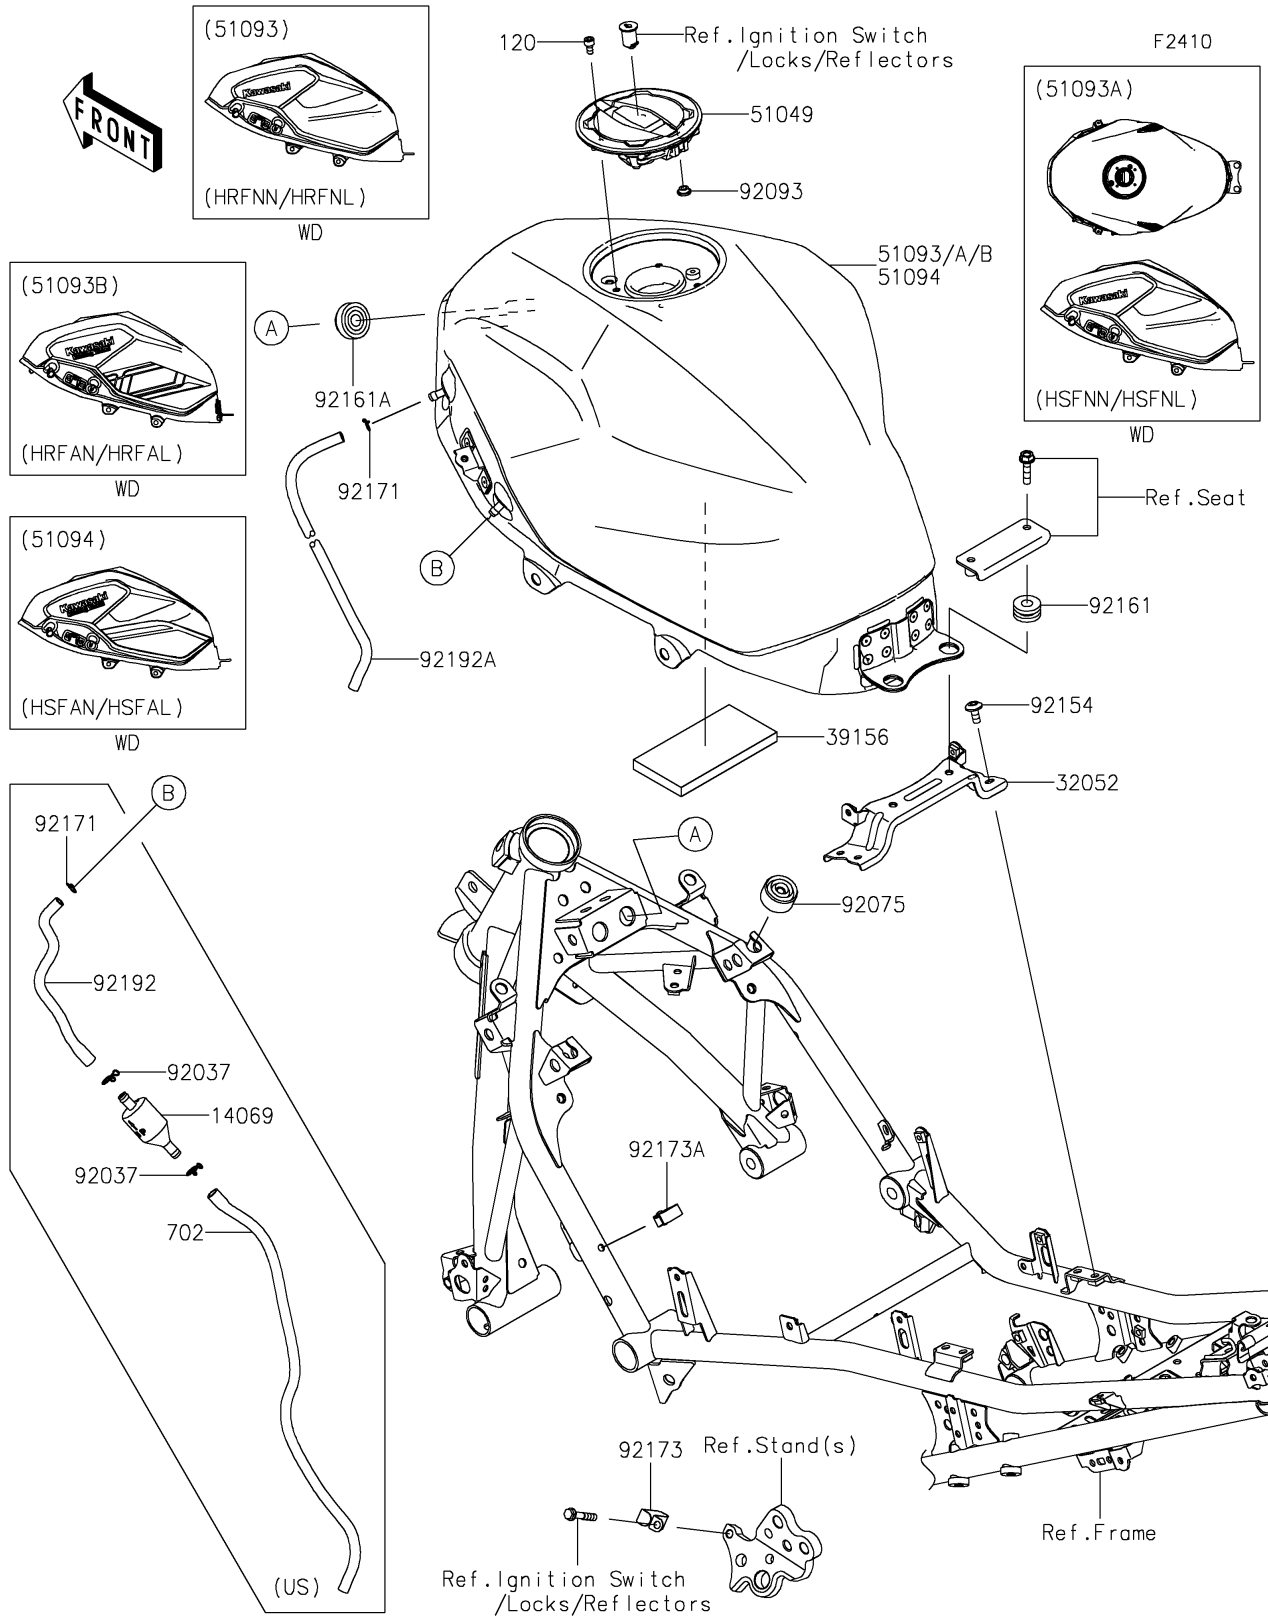

2024 Ninja 500 PARTS DIAGRAM

Fuel Tank

2024 Ninja 500 PARTS LIST

Fuel Tank

ITEM NAME	PART NUMBER	QUANTITY
BREATHER,FUEL TANK (Ref # 14069)	14069-1004	1
BRACKET-TANK (Ref # 32052)	32052-0809	1
PAD,60X120X10 (Ref # 39156)	39156-2388	1
CAP-TANK,FUEL (Ref # 51049)	51049-0756	1
TANK-COMP-FUEL,M.S.BLACK (Ref # 51093)	51093-5332-660	1
CLAMP,TUBE (Ref # 92037)	92037-147	2
DAMPER (Ref # 92075)	92075-015	2
SEAL,FUEL TANK CAP (Ref # 92093)	92093-1030	1
BOLT,SOCKET,6X14 (Ref # 92154)	92154-0932	4
DAMPER,10X24X12 (Ref # 92161)	92161-0927	2
DAMPER,10X32X17 (Ref # 92161A)	92161-1980	2
CLAMP,8X0.7 (Ref # 92171)	92171-1973	1
CLAMP (Ref # 92173)	92173-0833	1
CLAMP,HOLDER CLIP (Ref # 92173A)	92173-0868	1
TUBE,6X9X200 (Ref # 92192)	92192-1824	1
TUBE,DRAIN,6X9X810 (Ref # 92192A)	92192-1860	1
BOLT-SOCKET,5X12 (Ref # 120)	120CA0512	4
TUBE-RUBBER,6X9X450 (Ref # 702)	702A06450	1
CLAMP,8X0.7 (Ref # 92171)	92171-1973	2