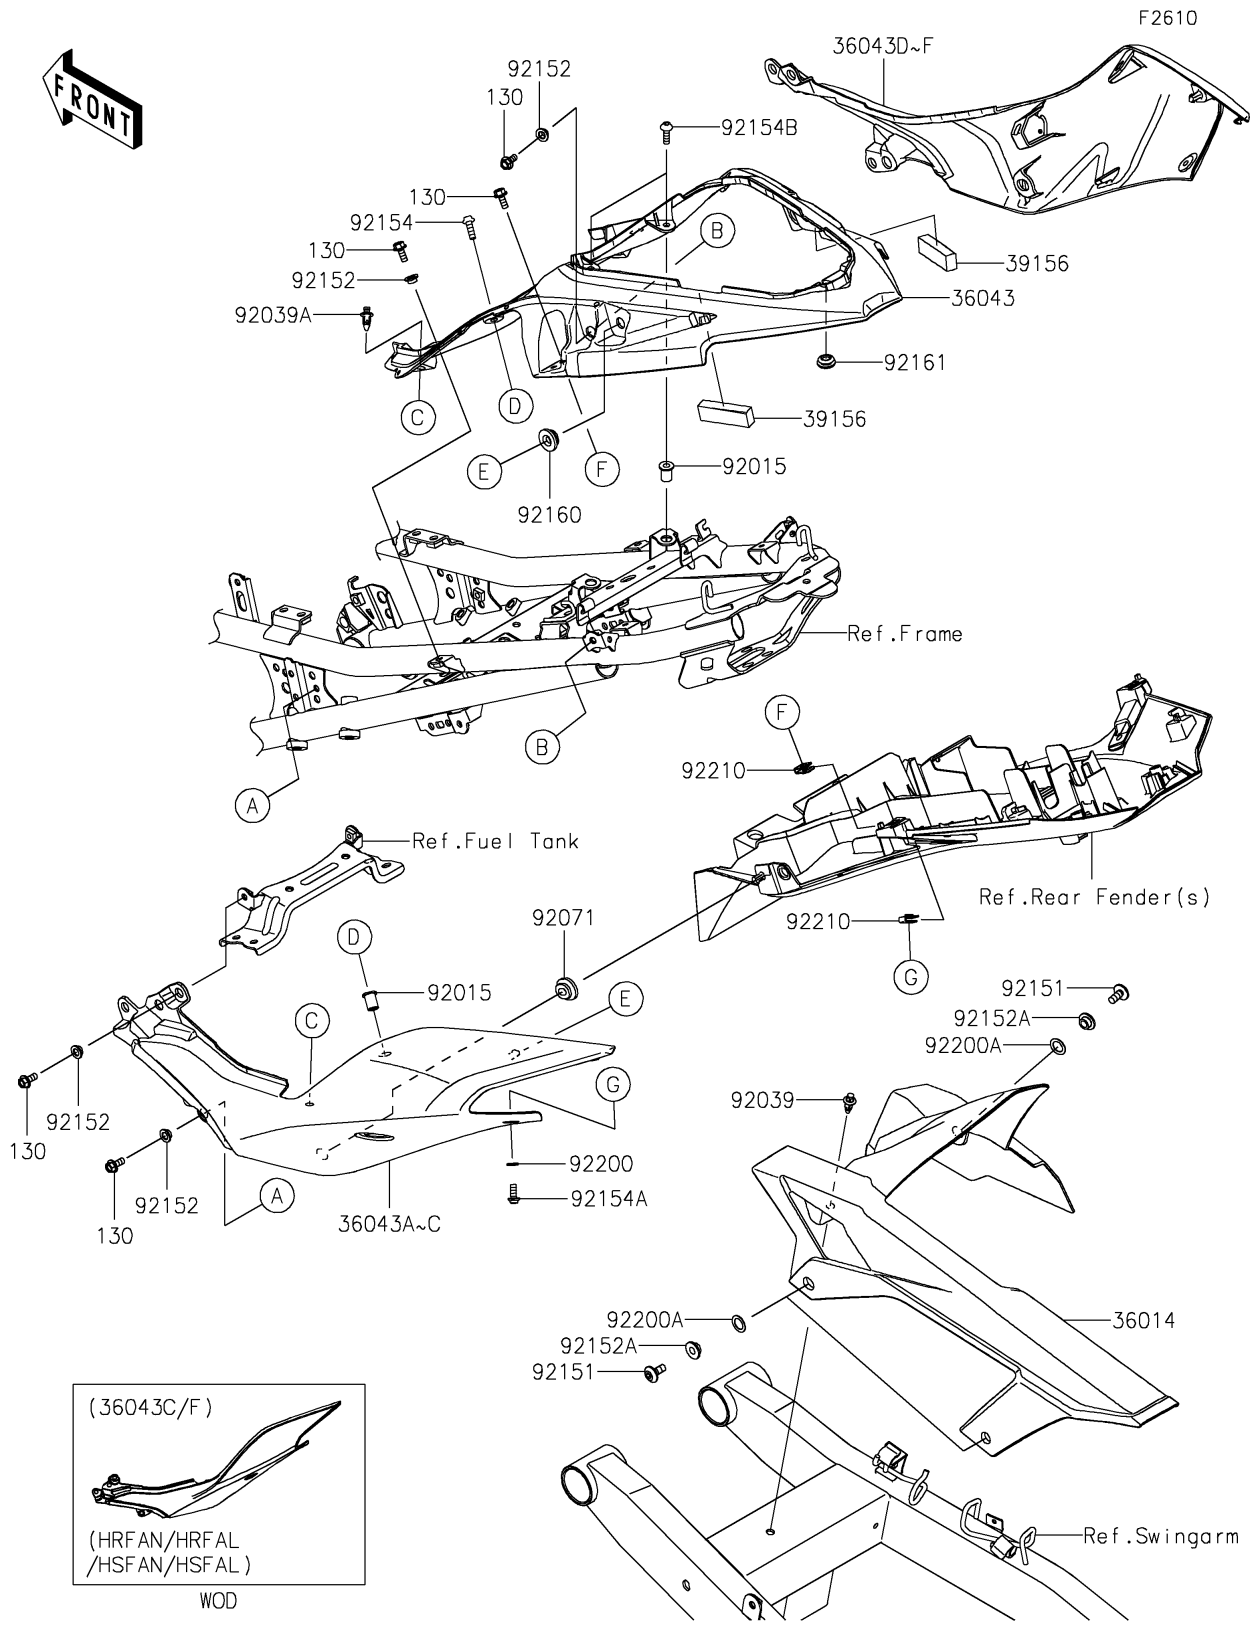

2024 Ninja 500 PARTS DIAGRAM

Side Covers/Chain Cover

2024 Ninja 500 PARTS LIST

Side Covers/Chain Cover

ITEM NAME	PART NUMBER	QUANTITY
CASE-CHAIN (Ref # 36014)	36014-0571	1
COVER-TAIL,CNT (Ref # 36043)	36043-0001	1
COVER-TAIL,LH,M.S.BLACK (Ref # 36043B)	36043-0002-660	1
COVER-TAIL,LH,L.GREEN (Ref # 36043C)	36043-0002-777	1
COVER-TAIL,RH,M.S.BLACK (Ref # 36043E)	36043-0003-660	1
COVER-TAIL,RH,L.GREEN (Ref # 36043F)	36043-0003-777	1
PAD,50X10X15 (Ref # 39156)	39156-2932	2
NUT,WELL,5MM (Ref # 92015)	92015-1757	4
RIVET (Ref # 92039)	92039-0060	1
RIVET (Ref # 92039A)	92039-0709	2
GROMMET,20X24X7.5 (Ref # 92071)	92071-0766	2
BOLT,SOCKET,6X14 (Ref # 92151)	92151-1654	3
COLLAR,6X8X4.5 (Ref # 92152)	92152-2395	8
COLLAR,6.5X10X5.9 (Ref # 92152A)	92152-2486	3
BOLT,SOCKET,5X16 (Ref # 92154)	92154-1701	2
BOLT,SOCKET,5X12 (Ref # 92154A)	92154-4289	2
BOLT,SOCKET,5X16 (Ref # 92154B)	92154-4294	2
DAMPER (Ref # 92160)	92160-1613	2
DAMPER (Ref # 92161)	92161-0631	1
WASHER,5.2X10X1 (Ref # 92200)	92200-2286	2
WASHER,10.4X15.9X0.5 (Ref # 92200A)	92200-2525	3
NUT (Ref # 92210)	92210-0571	4
BOLT-FLANGED,5X12 (Ref # 130)	130BA0512	10