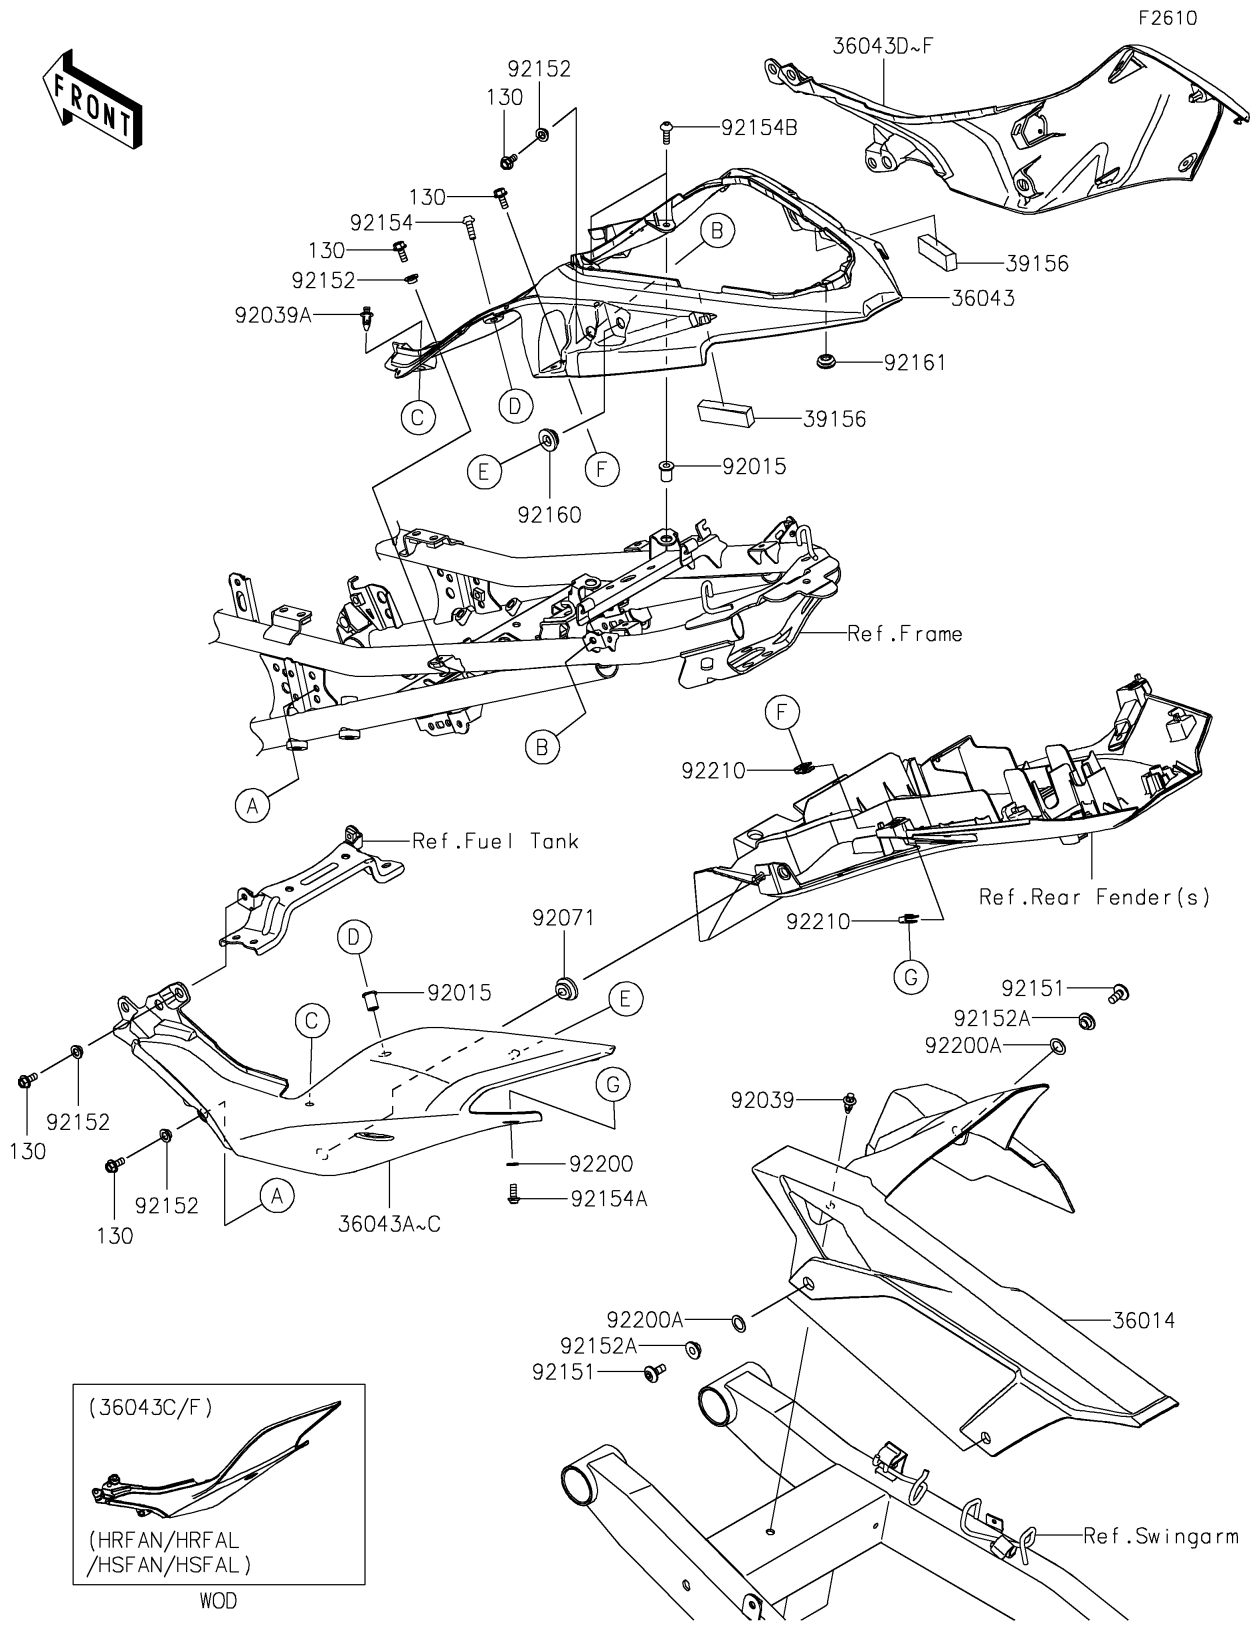

2024 Ninja 500 PARTS DIAGRAM

Side Covers/Chain Cover

2024 Ninja 500 PARTS LIST

Side Covers/Chain Cover

ITEM NAME	PART NUMBER	QUANTITY
CASE-CHAIN (Ref # 36014)	36014-0571	1
COVER-TAIL,CNT (Ref # 36043)	36043-0001	1
COVER-TAIL,LH,M.S.BLACK (Ref # 36043B)	36043-0002-660	1
COVER-TAIL,RH,M.S.BLACK (Ref # 36043E)	36043-0003-660	1
PAD,50X10X15 (Ref # 39156)	39156-2932	2
NUT,WELL,5MM (Ref # 92015)	92015-1757	4
RIVET (Ref # 92039)	92039-0060	1
RIVET (Ref # 92039A)	92039-0709	2
GROMMET,20X24X7.5 (Ref # 92071)	92071-0766	2
BOLT,SOCKET,6X14 (Ref # 92151)	92151-1654	3
COLLAR,6X8X4.5 (Ref # 92152)	92152-2395	8
COLLAR,6.5X10X5.9 (Ref # 92152A)	92152-2486	3
BOLT,SOCKET,5X16 (Ref # 92154)	92154-1701	2
BOLT,SOCKET,5X12 (Ref # 92154A)	92154-4289	2
BOLT,SOCKET,5X16 (Ref # 92154B)	92154-4294	2
DAMPER (Ref # 92160)	92160-1613	2
DAMPER (Ref # 92161)	92161-0631	1
WASHER,5.2X10X1 (Ref # 92200)	92200-2286	2
WASHER,10.4X15.9X0.5 (Ref # 92200A)	92200-2525	3
NUT (Ref # 92210)	92210-0571	4
BOLT-FLANGED,5X12 (Ref # 130)	130BA0512	10