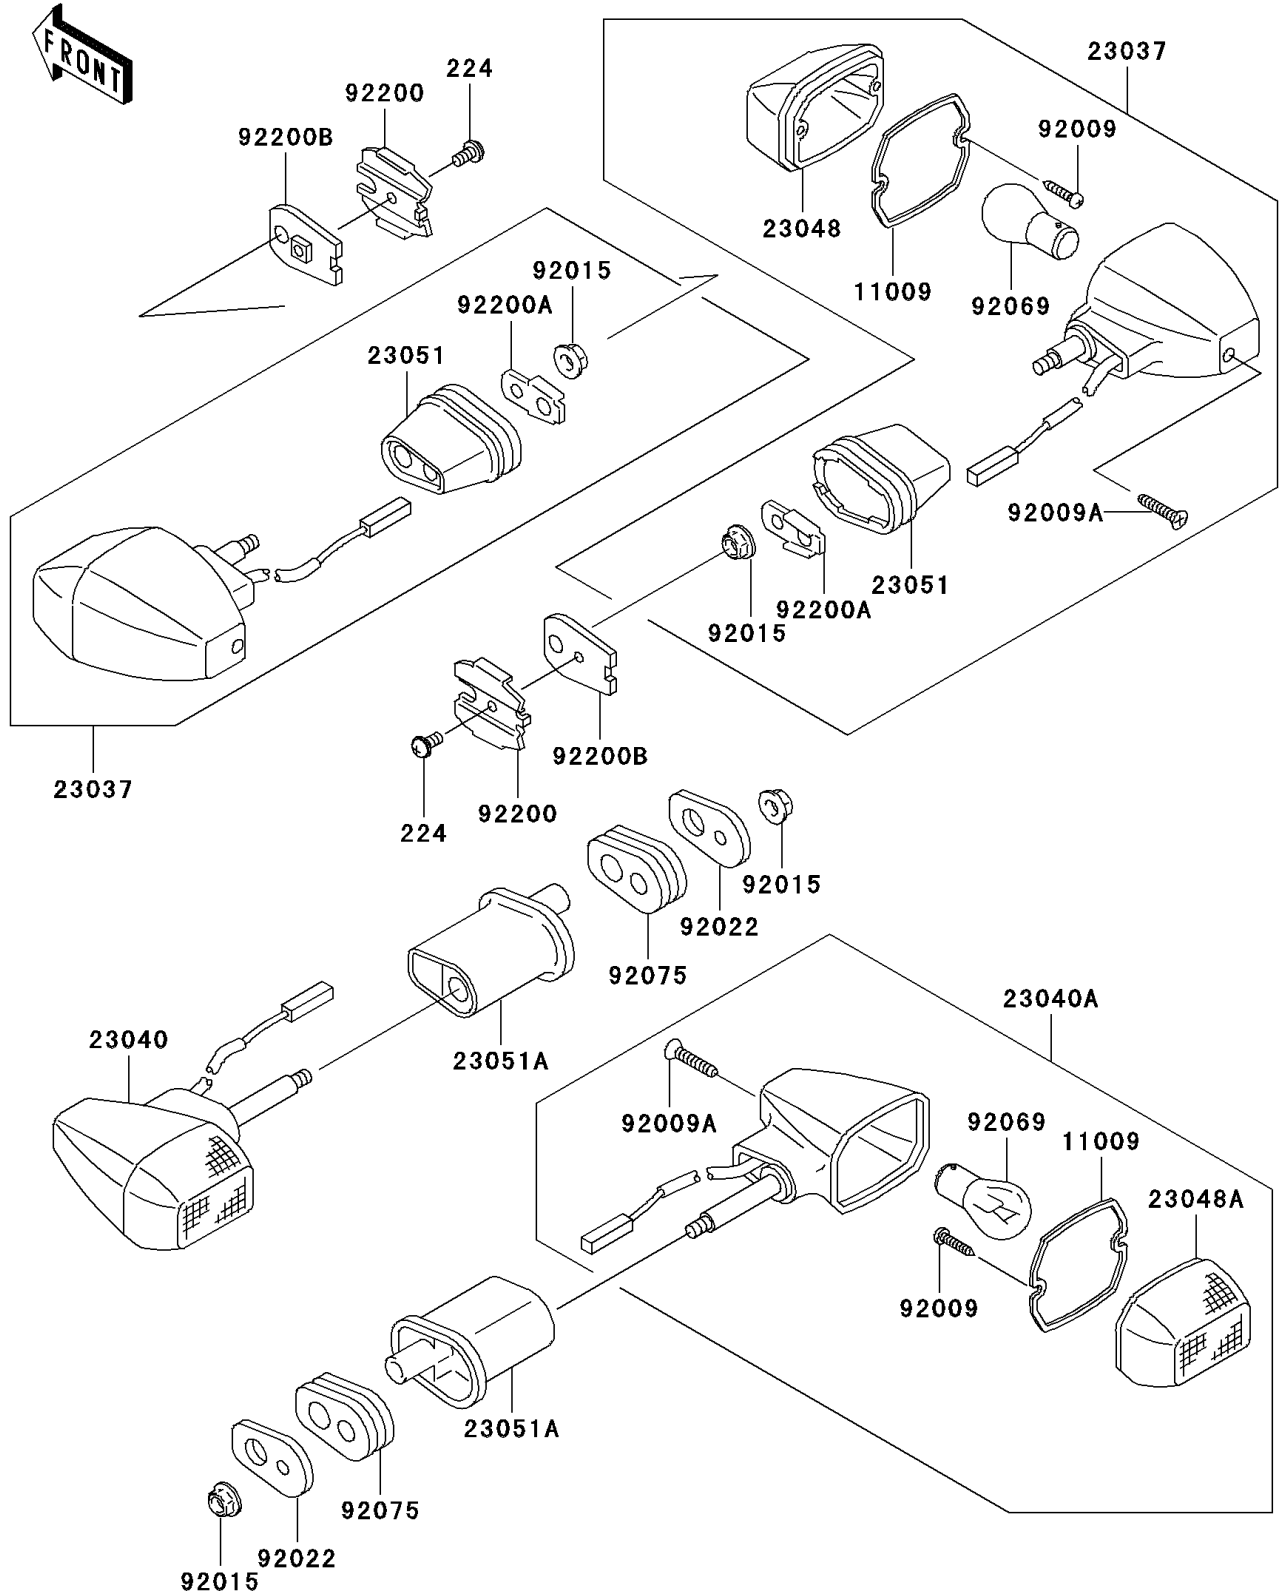

2004 Ninja® ZX™ -6RR PARTS DIAGRAM

Turn Signals

F2730

2004 Ninja® ZX™ -6RR PARTS LIST

Turn Signals

ITEM NAME	PART NUMBER	QUANTITY
SCREW-PAN-WP-CROS,4X8 (Ref # 224)	224C0408	2
GASKET,SIGNAL LAMP (Ref # 11009)	11009-1402	4
LAMP-ASSY-SIGNAL,FR (Ref # 23037)	23037-0003	2
LAMP-SIGNAL,RR (Ref # 23040)	23040-1295	1
LAMP-SIGNAL,RR,RH (Ref # 23040A)	23040-1320	1
LENS-SIGNAL LAMP (Ref # 23048)	23048-1054	2
LENS-SIGNAL LAMP (Ref # 23048A)	23048-1055	2
BRACKET-SIGNAL LAMP,FR (Ref # 23051)	23051-1207	2
BRACKET-SIGNAL LAMP (Ref # 23051A)	23051-1248	2
SCREW,TAPPING,3X16 (Ref # 92009)	92009-1115	8
SCREW,TAPPING,4X20 (Ref # 92009A)	92009-1304	4
NUT,FLANGED,6MM (Ref # 92015)	92015-1367	4
WASHER,SIGNAL LAMP (Ref # 92022)	92022-1672	2
BULB,12V 21W (Ref # 92069)		4
DAMPER,SIGNAL LAMP (Ref # 92075)	92075-1698	2
WASHER,SIGNAL LAMP (Ref # 92200)	92200-1016	2
WASHER (Ref # 92200A)	92200-1021	2
WASHER,SIGNAL LAMP (Ref # 92200B)	92200-1520	2