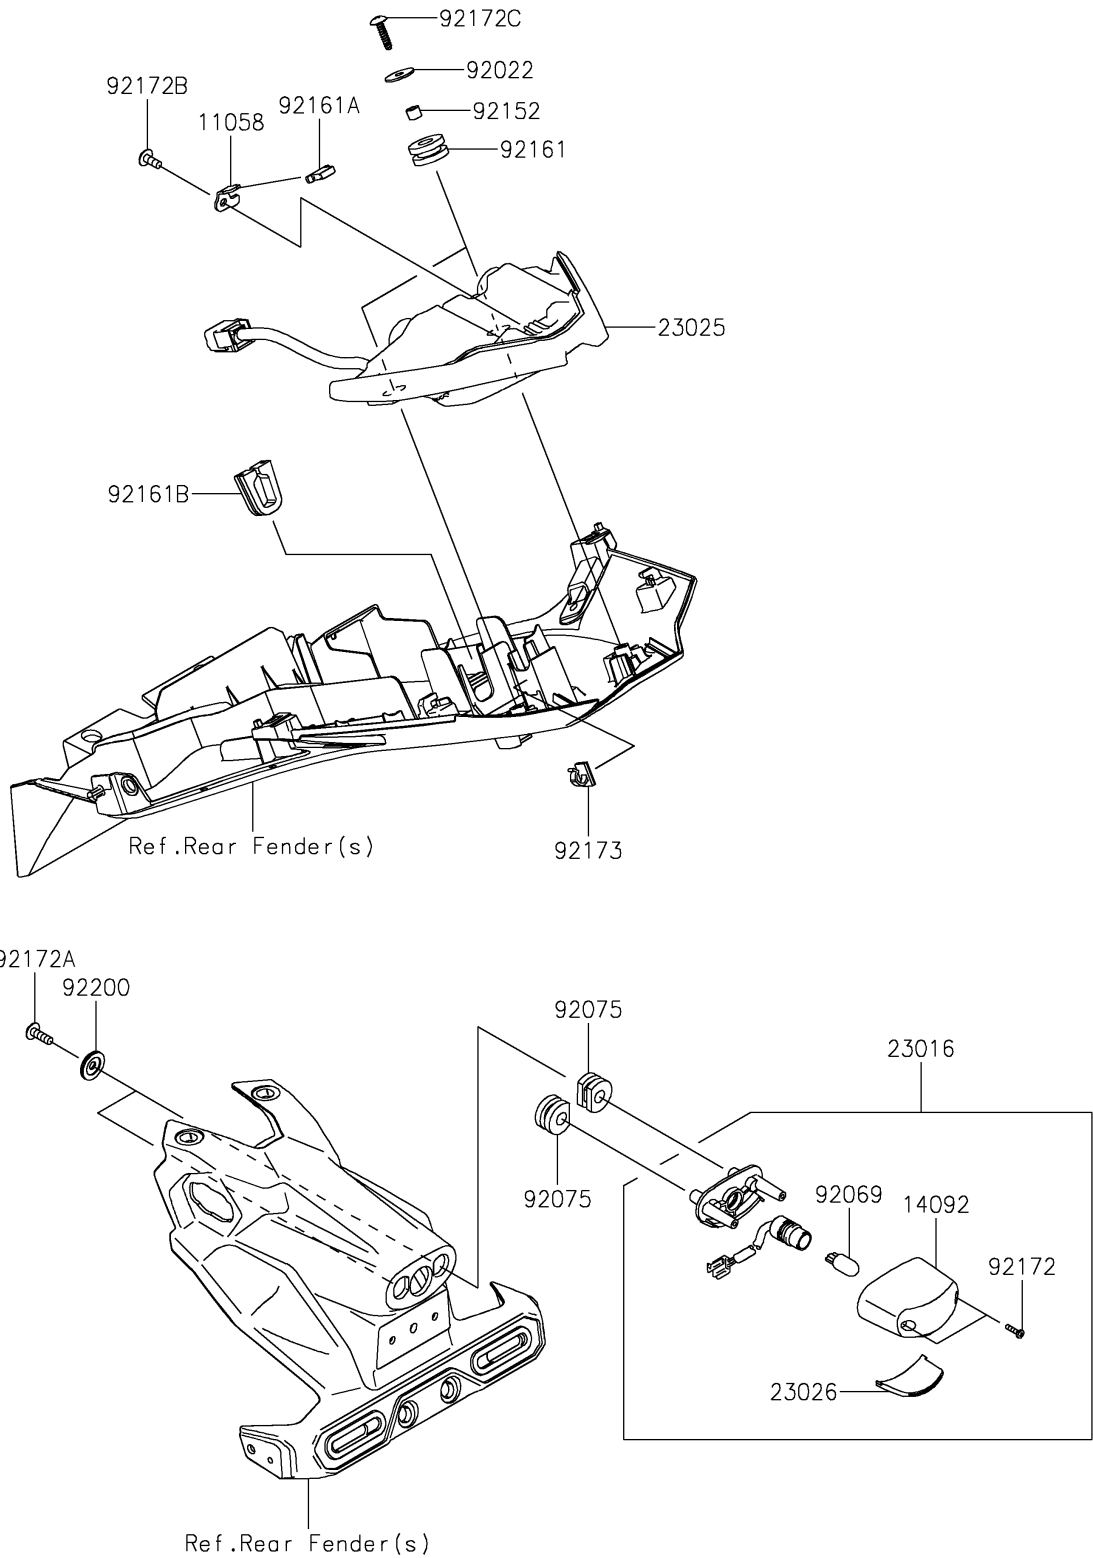

2024 Ninja 500 PARTS DIAGRAM

Taillight(s)

F2720

2024 Ninja 500 PARTS LIST

Taillight(s)

ITEM NAME	PART NUMBER	QUANTITY
BRACKET,TAIL LAMP (Ref # 11058)	11058-1169	1
COVER,LICENSE LAMP (Ref # 14092)	14092-0001	1
LAMP-ASSY,LICENCE (Ref # 23016)	23016-0657	1
LAMP-TAIL,LED (Ref # 23025)	23025-0403	1
LENS,LICENCE LAMP (Ref # 23026)	23026-0035	1
WASHER,5.5X20X1.2 (Ref # 92022)	92022-1405	2
BULB,12V 5W (Ref # 92069)	92069-1016	1
DAMPER (Ref # 92075)	92075-1870	2
COLLAR,5.5X10X7.5 (Ref # 92152)	92152-2618	2
DAMPER (Ref # 92161)	92161-0163	2
DAMPER (Ref # 92161A)	92161-1917	1
DAMPER,RR FENDER (Ref # 92161B)	92161-1984	1
SCREW,TAPPING,2.9X13 (Ref # 92172)	92172-0343	2
SCREW,TAPPING,5X16 (Ref # 92172A)	92172-0427	2
SCREW,5X12 (Ref # 92172B)	92172-0821	1
SCREW,TAPPING,5X20 (Ref # 92172C)	92172-1159	2
CLAMP,CLIP (Ref # 92173)	92173-1783	1
WASHER,5.5X20X2 (Ref # 92200)	92200-1971	2