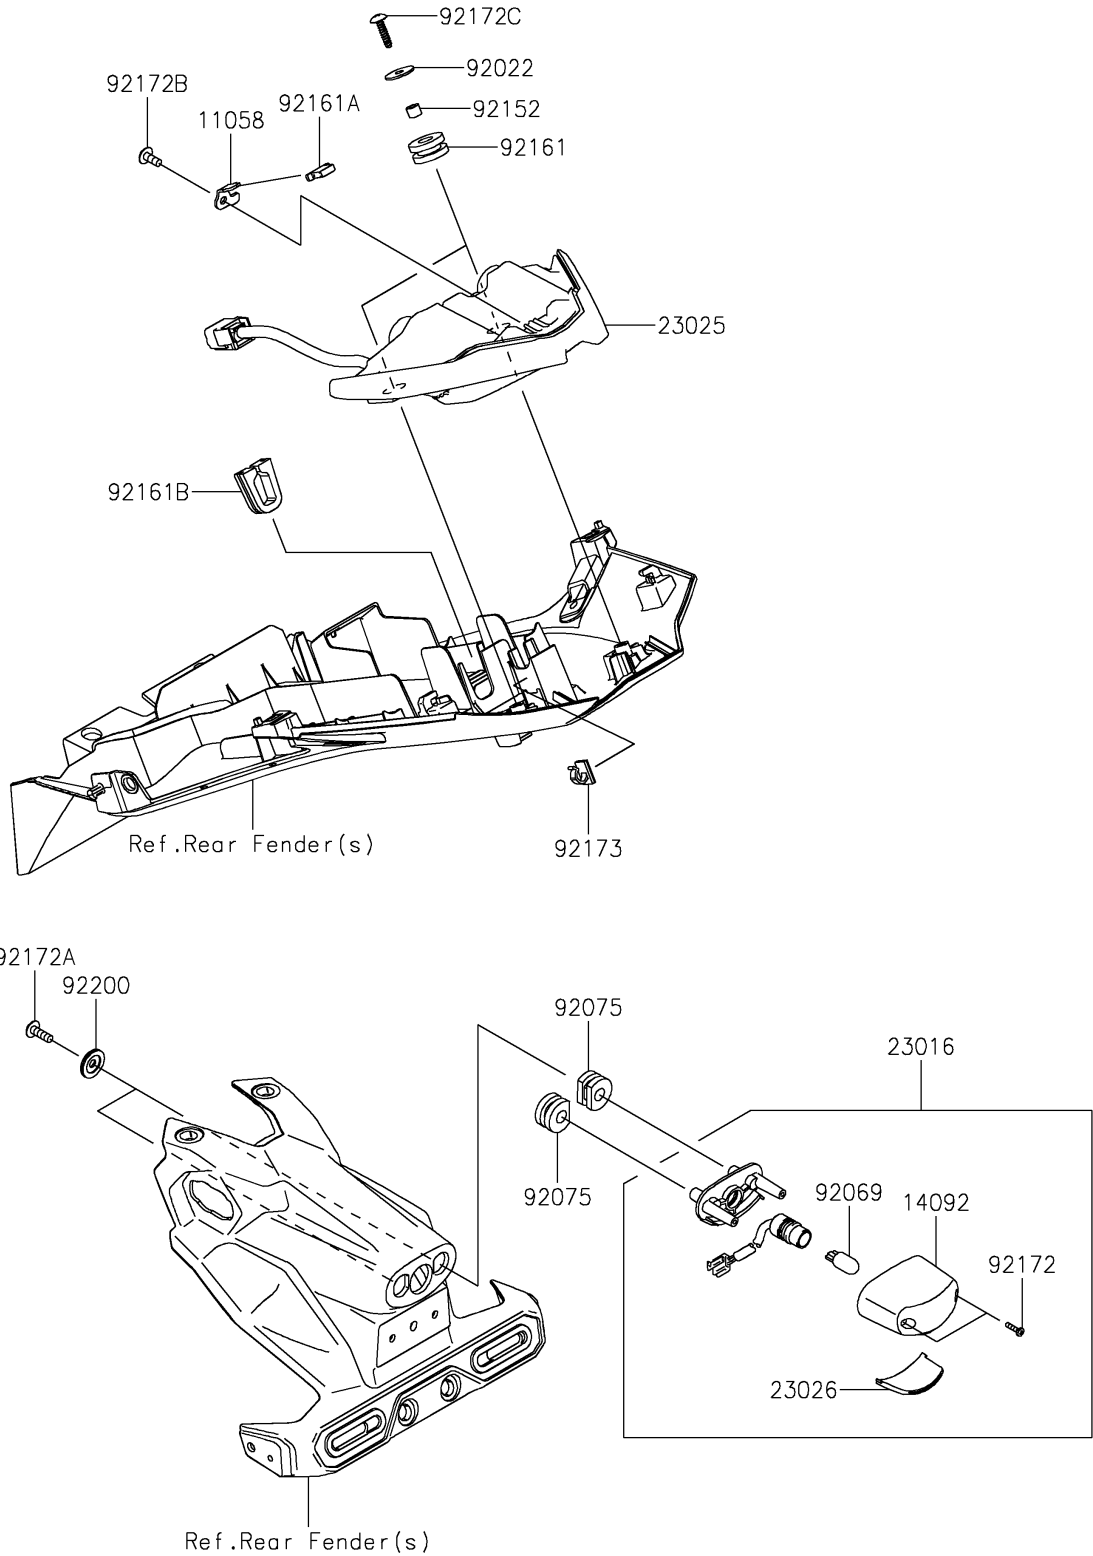

2025 NINJA® 500 PARTS DIAGRAM

Taillight(s)

F2720

2025 NINJA® 500 PARTS LIST

Taillight(s)

ITEM NAME	PART NUMBER	QUANTITY
BRACKET,TAIL LAMP (Ref # 11058)	11058-1169	1
COVER,LICENSE LAMP (Ref # 14092)	14092-0001	1
LAMP-ASSY,LICENCE (Ref # 23016)	23016-0657	1
LAMP-TAIL,LED (Ref # 23025)	23025-0403	1
LENS,LICENCE LAMP (Ref # 23026)	23026-0035	1
WASHER,5.5X20X1.2 (Ref # 92022)	92022-1405	2
BULB,12V 5W (Ref # 92069)	92069-1016	1
DAMPER (Ref # 92075)	92075-1870	2
COLLAR,5.5X10X7.5 (Ref # 92152)	92152-2618	2
DAMPER (Ref # 92161)	92161-0163	2
DAMPER (Ref # 92161A)	92161-1917	1
DAMPER,RR FENDER (Ref # 92161B)	92161-1984	1
SCREW,TAPPING,2.9X13 (Ref # 92172)	92172-0343	2
SCREW,TAPPING,5X16 (Ref # 92172A)	92172-0427	2
SCREW,5X12 (Ref # 92172B)	92172-0821	1
SCREW,TAPPING,5X20 (Ref # 92172C)	92172-1159	2
CLAMP,CLIP (Ref # 92173)	92173-1783	1
WASHER,5.5X20X2 (Ref # 92200)	92200-1971	2